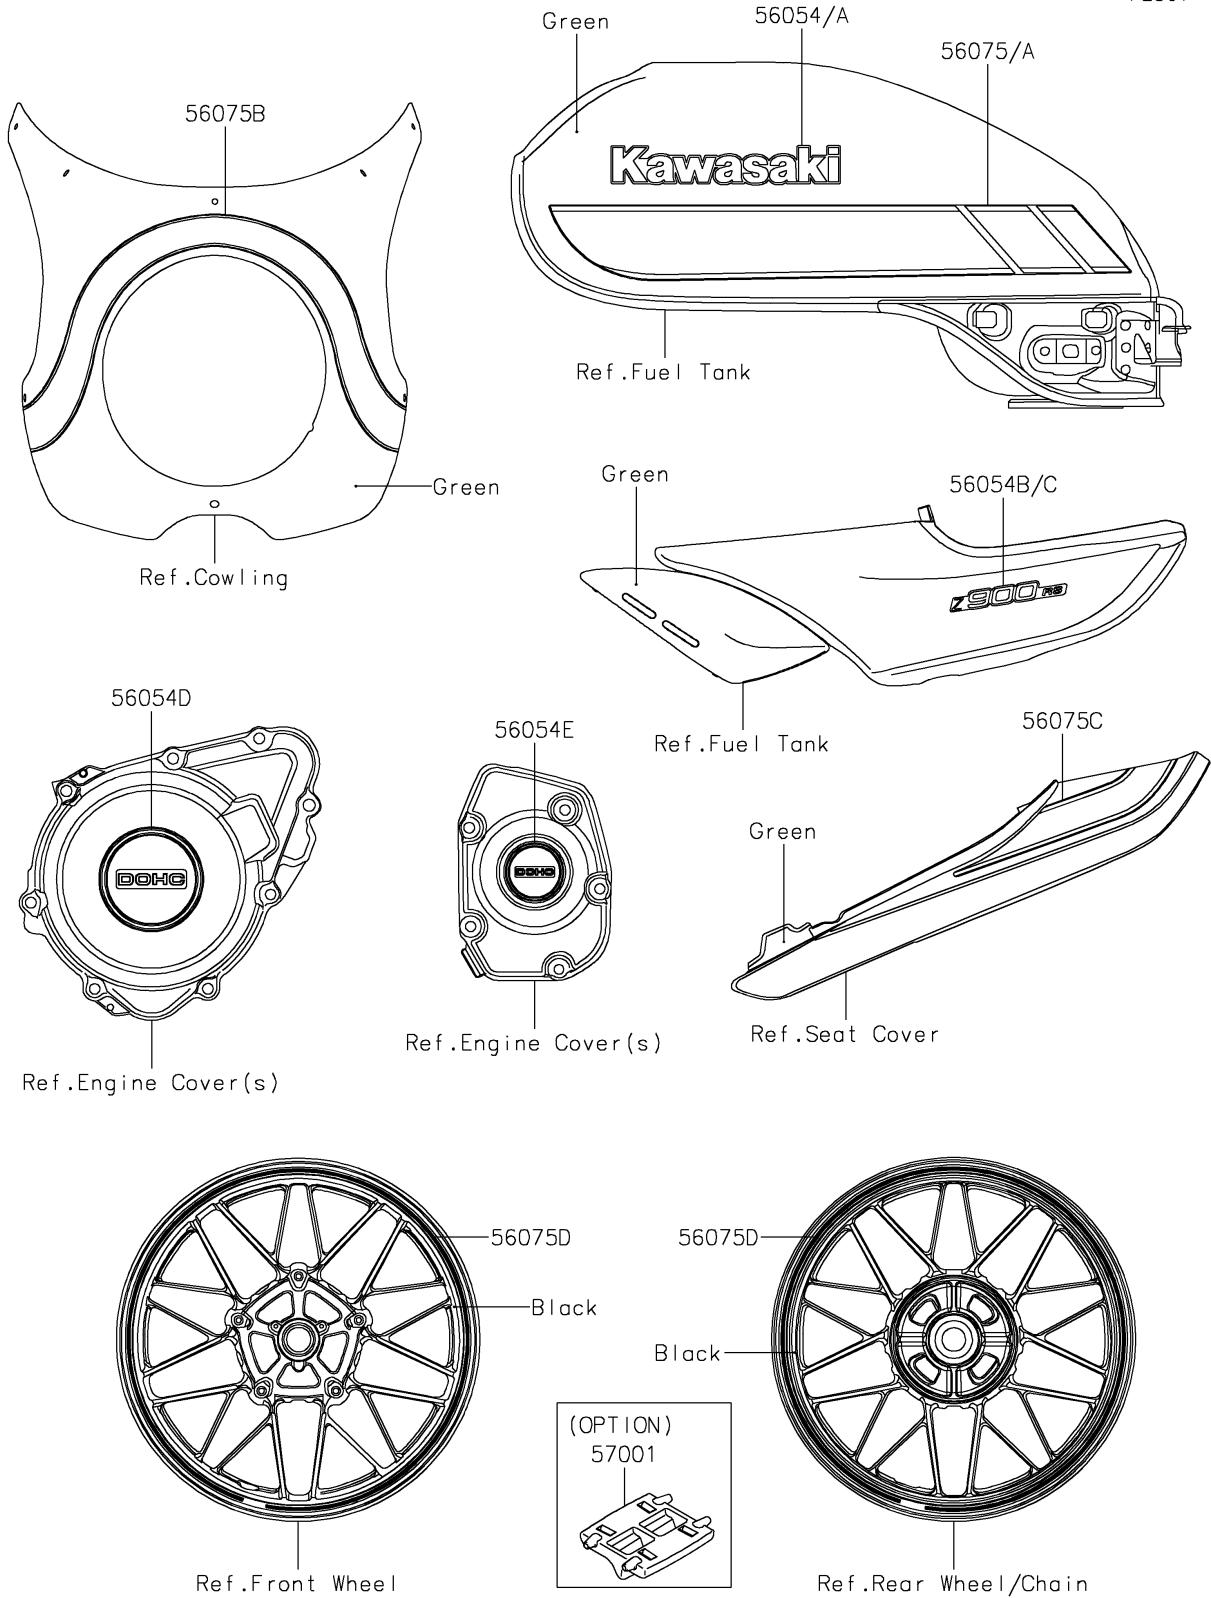

2018 Z900RS PARTS DIAGRAM

Decals(Green)(EJF)

F2861

2018 Z900RS PARTS LIST

Decals(Green)(EJF)

ITEM NAME	PART NUMBER	QUANTITY
MARK,FUEL TANK,LH,KAWASAKI,3D (Ref # 56054)	56054-2282	1
MARK,FUEL TANK,RH,KAWASAKI,3D (Ref # 56054A)	56054-2283	1
MARK,SIDE COVER,LH,Z900RS,3D (Ref # 56054B)	56054-2284	1
MARK,SIDE COVER,RH,Z900RS,3D (Ref # 56054C)	56054-2285	1
MARK,DOHC,63MM,3D (Ref # 56054D)	56054-2418	1
MARK,DOHC,39MM,3D (Ref # 56054E)	56054-2419	1
PATTERN,FUEL TANK,LH (Ref # 56075)	56075-4313	1
PATTERN,FUEL TANK,RH (Ref # 56075A)	56075-4314	1
PATTERN,UPP COWL. (Ref # 56075B)	56075-4315	1
PATTERN,TAIL COVER (Ref # 56075C)	56075-4316	1
PATTERN,WHEEL,BLK,4X1350 (Ref # 56075D)	56075-4317	4
RIM STRIPE APPLICATOR (Ref # 57001)	57001-1752	AR