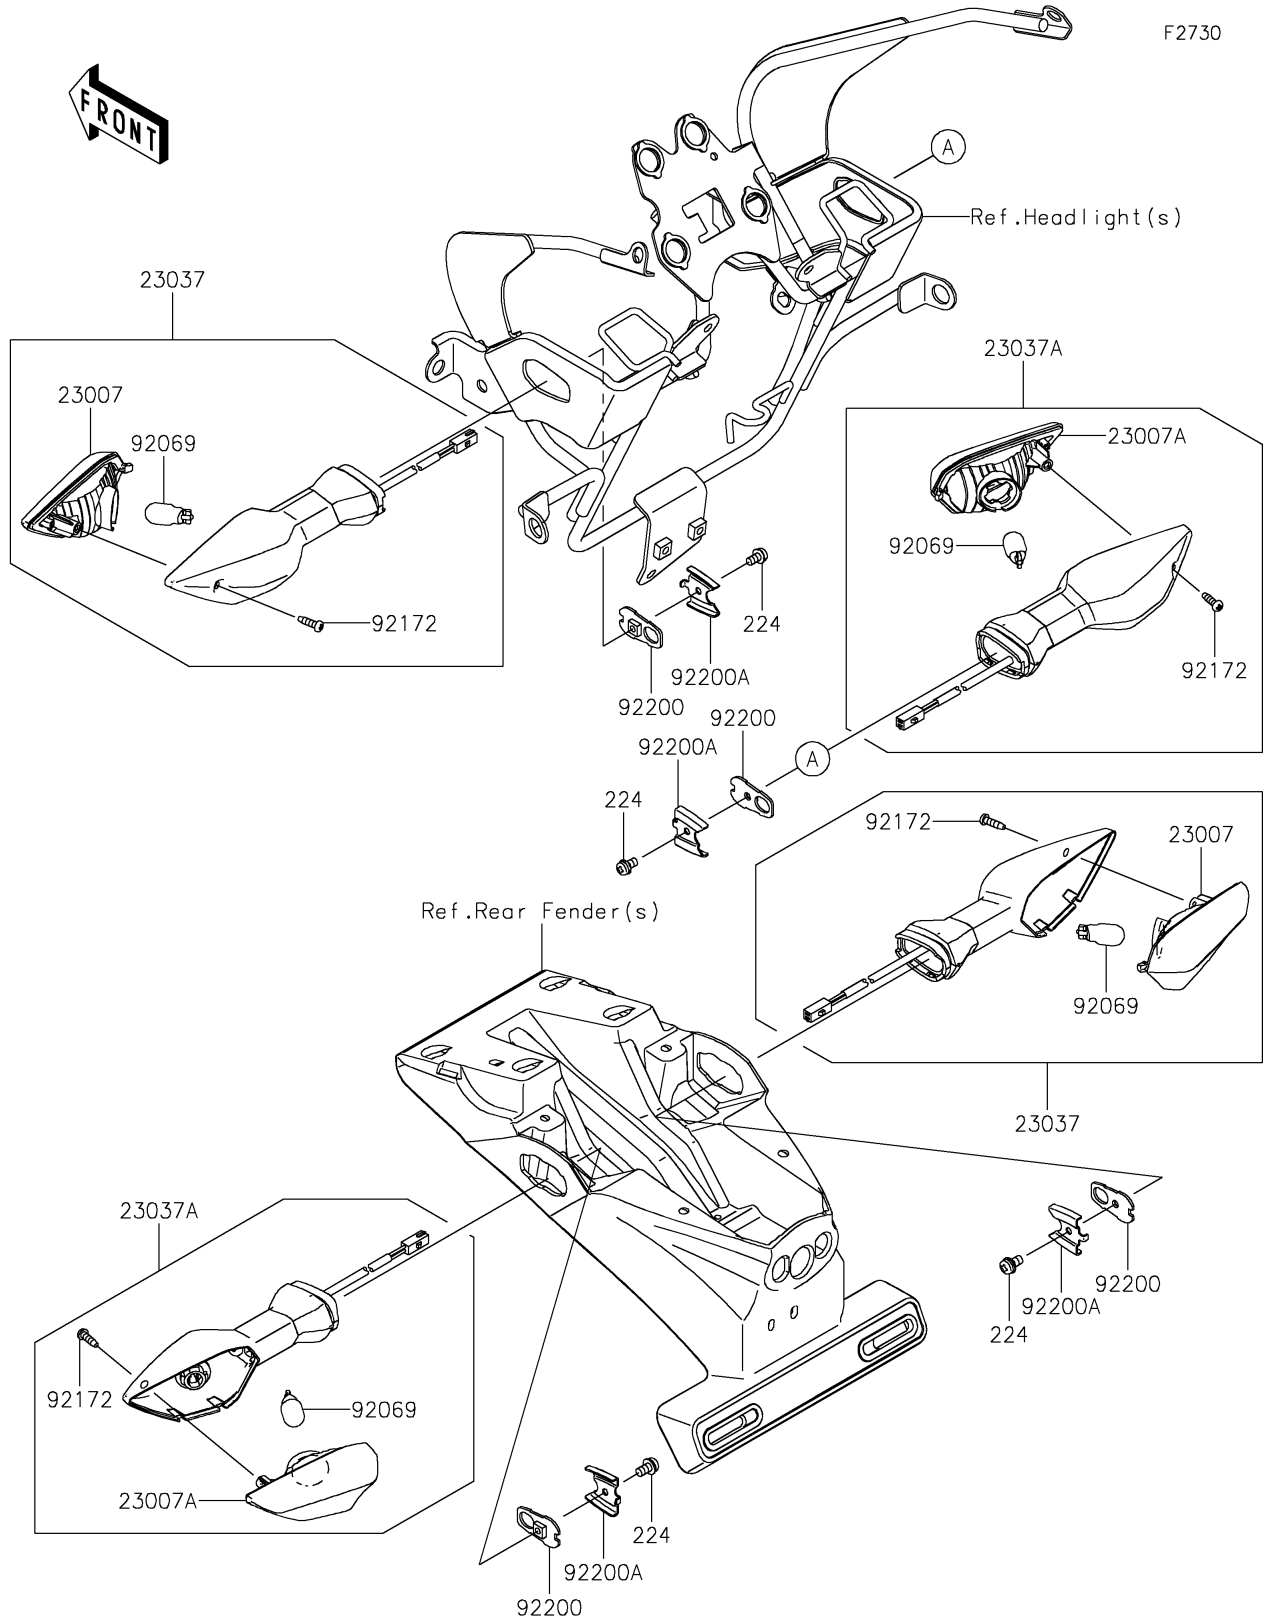

# 2018 Z900RS PARTS DIAGRAM

## Turn Signals

## 2018 Z900RS PARTS LIST

### Turn Signals

ITEM NAME	PART NUMBER	QUANTITY
SCREW-PAN-WP-CROS,4X8 (Ref # 224)	224AB0408	4
LENS-COMP (Ref # 23007)	23007-0205	2
LENS-COMP (Ref # 23007A)	23007-0206	2
LAMP-ASSY-SIGNAL,RR RH (Ref # 23037)	23037-0362	2
LAMP-ASSY-SIGNAL,RR LH (Ref # 23037A)	23037-0363	2
BULB,12V 10W (Ref # 92069)	92069-0090	4
SCREW,4X14 (Ref # 92172)	92172-1117	4
WASHER,NUT 4MM (Ref # 92200)	92200-0854	4
WASHER (Ref # 92200A)	92200-0855	4