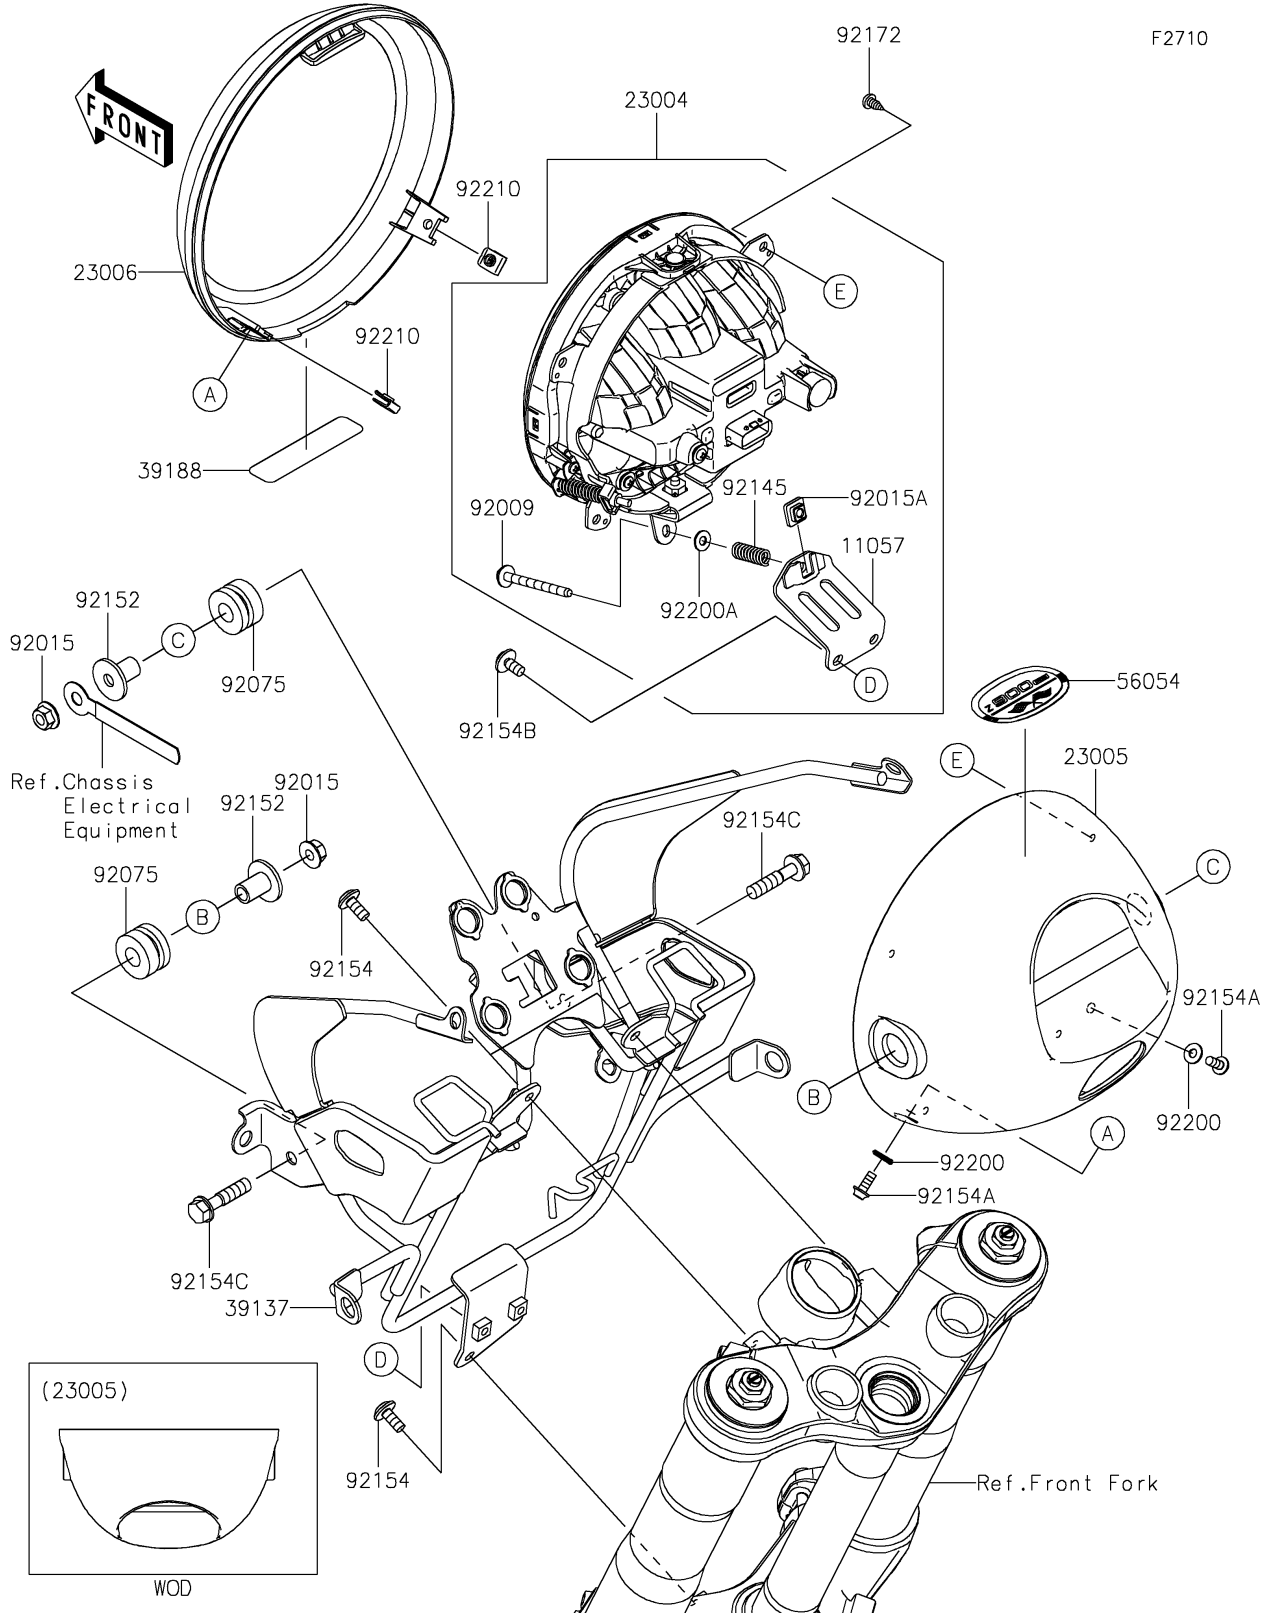

# 2018 Z900RS PARTS DIAGRAM

## Headlight(s)

F2710

## 2018 Z900RS PARTS LIST

### Headlight(s)

ITEM NAME	PART NUMBER	QUANTITY
BRACKET (Ref # 11057)	11057-2660	1
LAMP-HEAD,LED (Ref # 23004)	23004-0407	1
BODY-COMP-HEAD LAMP,F.EBONY (Ref # 23005)	23005-0049-45L	1
RIM-LAMP (Ref # 23006)	23006-0021	1
STAY-COMP,HEAD LAMP (Ref # 39137)	39137-0686	1
TAPE,20X80 (Ref # 39188)	39188-0575	1
MARK,HEAD LAMP BODY,Z900RS (Ref # 56054)	56054-2457	1
SCREW,ADJUST,5X55 (Ref # 92009)	92009-1683	1
NUT,FLANGED,8MM (Ref # 92015)	92015-1014	2
NUT,5MM (Ref # 92015A)	92015-1897	1
DAMPER (Ref # 92075)	92075-1736	2
SPRING (Ref # 92145)	92145-1887	1
COLLAR,8X12X20.3 (Ref # 92152)	92152-2433	2
BOLT,SOCKET,6X14 (Ref # 92154)	92154-0907	3
BOLT,SOCKET,5X12 (Ref # 92154A)	92154-0917	2
BOLT,SOCKET,6X12 (Ref # 92154B)	92154-2706	2
BOLT,FLANGED,8X35 (Ref # 92154C)	92154-2923	2
SCREW,TAPPING,5X12 (Ref # 92172)	92172-0239	4
WASHER,NYLON,5.2X12X1 (Ref # 92200)	92200-2208	2
WASHER (Ref # 92200A)	92200-2282	1
NUT (Ref # 92210)	92210-0571	2