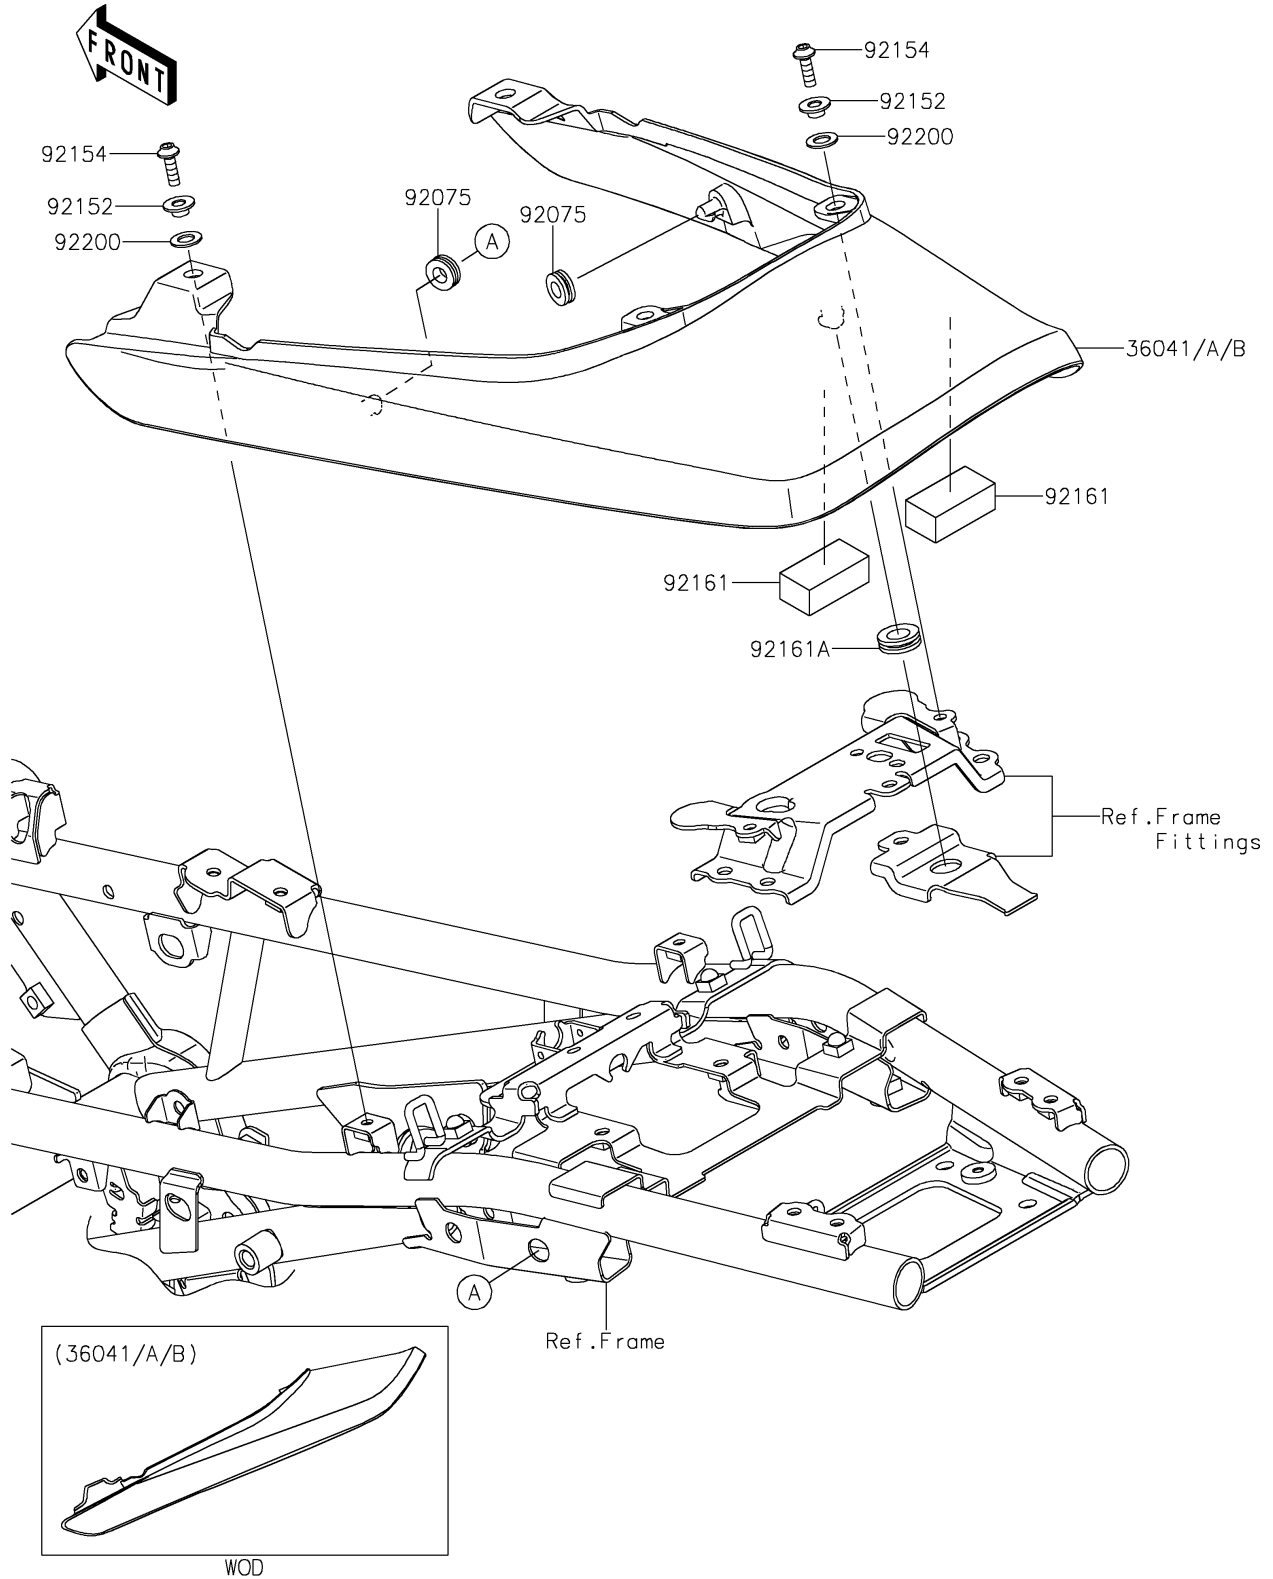

2018 Z900RS PARTS DIAGRAM

Seat Cover

F2612

2018 Z900RS PARTS LIST

Seat Cover

ITEM NAME	PART NUMBER	QUANTITY
COVER-TAIL,V.L.GREEN (Ref # 36041B)	36041-0049-7F	1
DAMPER (Ref # 92075)	92075-161	2
COLLAR,5.6X8X5.45 (Ref # 92152)	92152-2537	4
BOLT,SOCKET,5X16 (Ref # 92154)	92154-1701	4
DAMPER,20X40X15 (Ref # 92161)	92161-1608	2
DAMPER,10X20X6 (Ref # 92161A)	92161-2168	1
WASHER,8.2X15X1 (Ref # 92200)	92200-0742	4