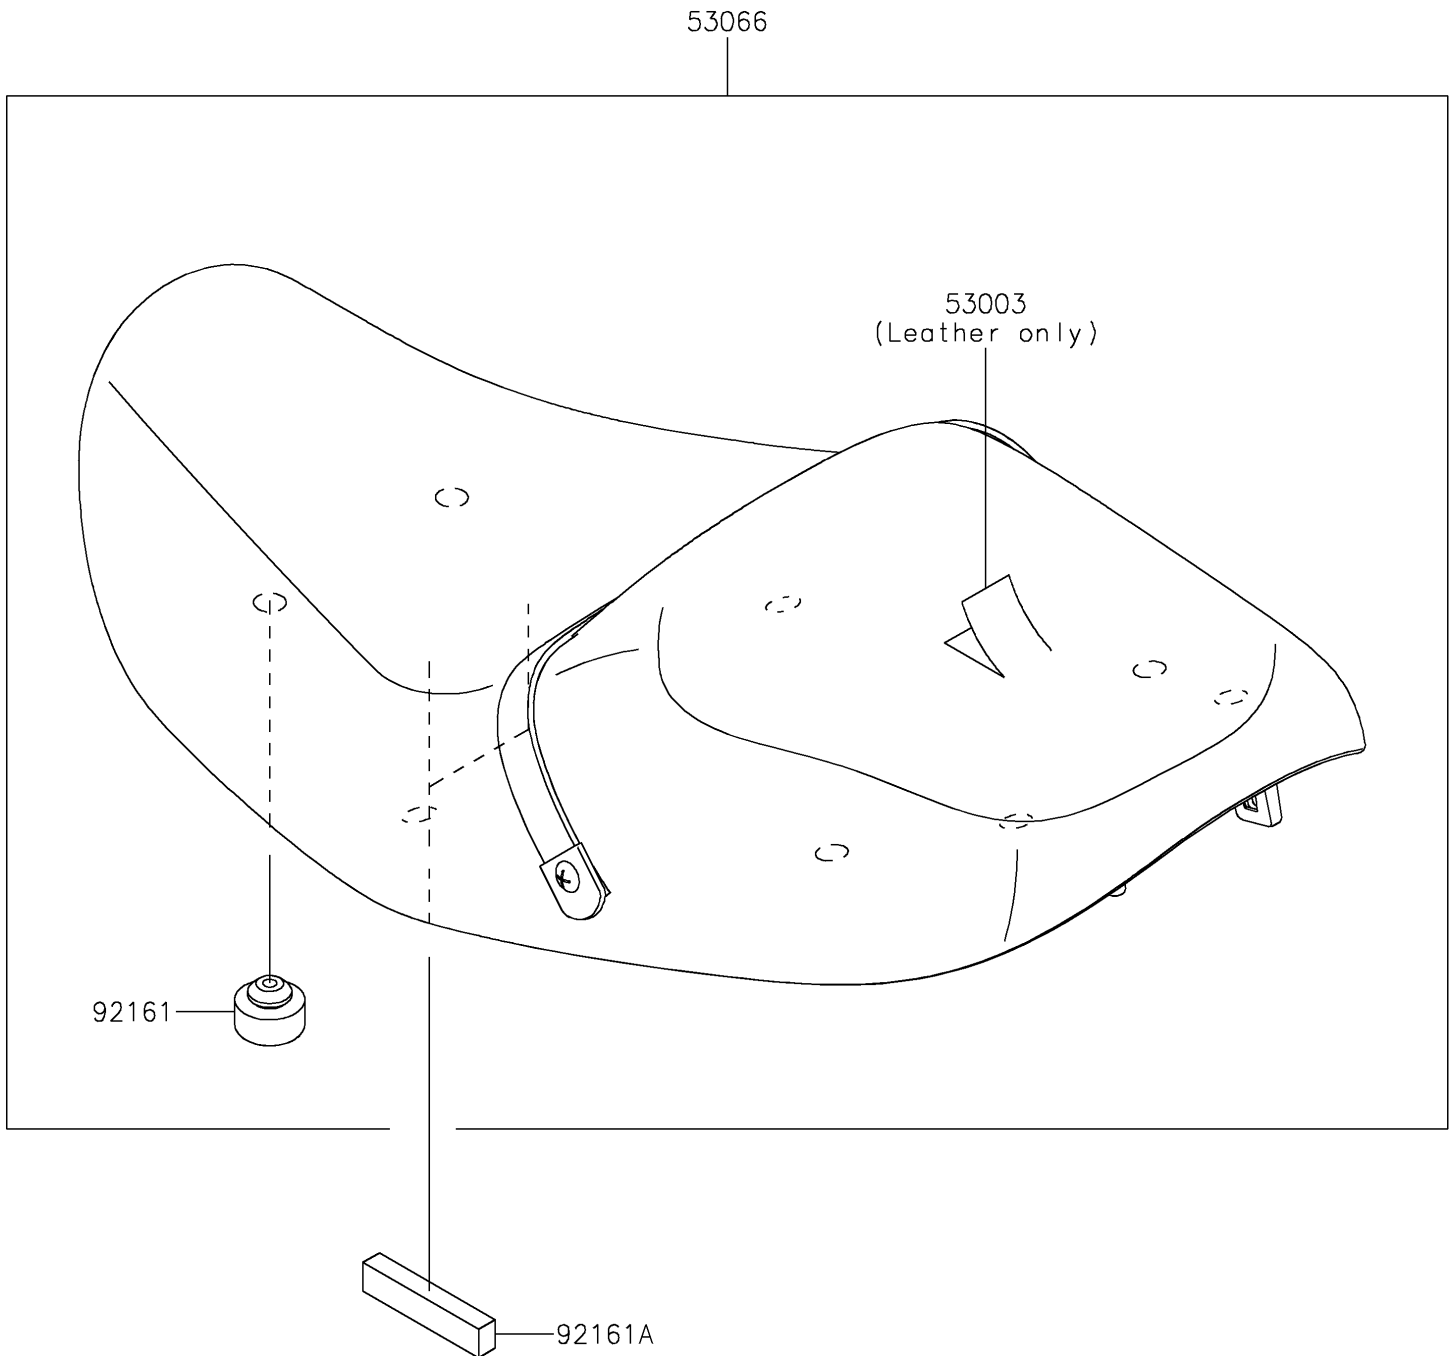

2018 Z900RS PARTS DIAGRAM

Seat

F2510

2018 Z900RS PARTS LIST

Seat

ITEM NAME	PART NUMBER	QUANTITY
LEATHER,BLACK (Ref # 53003)	53003-0465-MA	1
SEAT-ASSY,BLACK+BLK (Ref # 53066)	53066-0599-12Y	1
DAMPER, SEAT (Ref # 92161)	92161-0930	8
DAMPER,10X70X15 (Ref # 92161A)	92161-2132	2