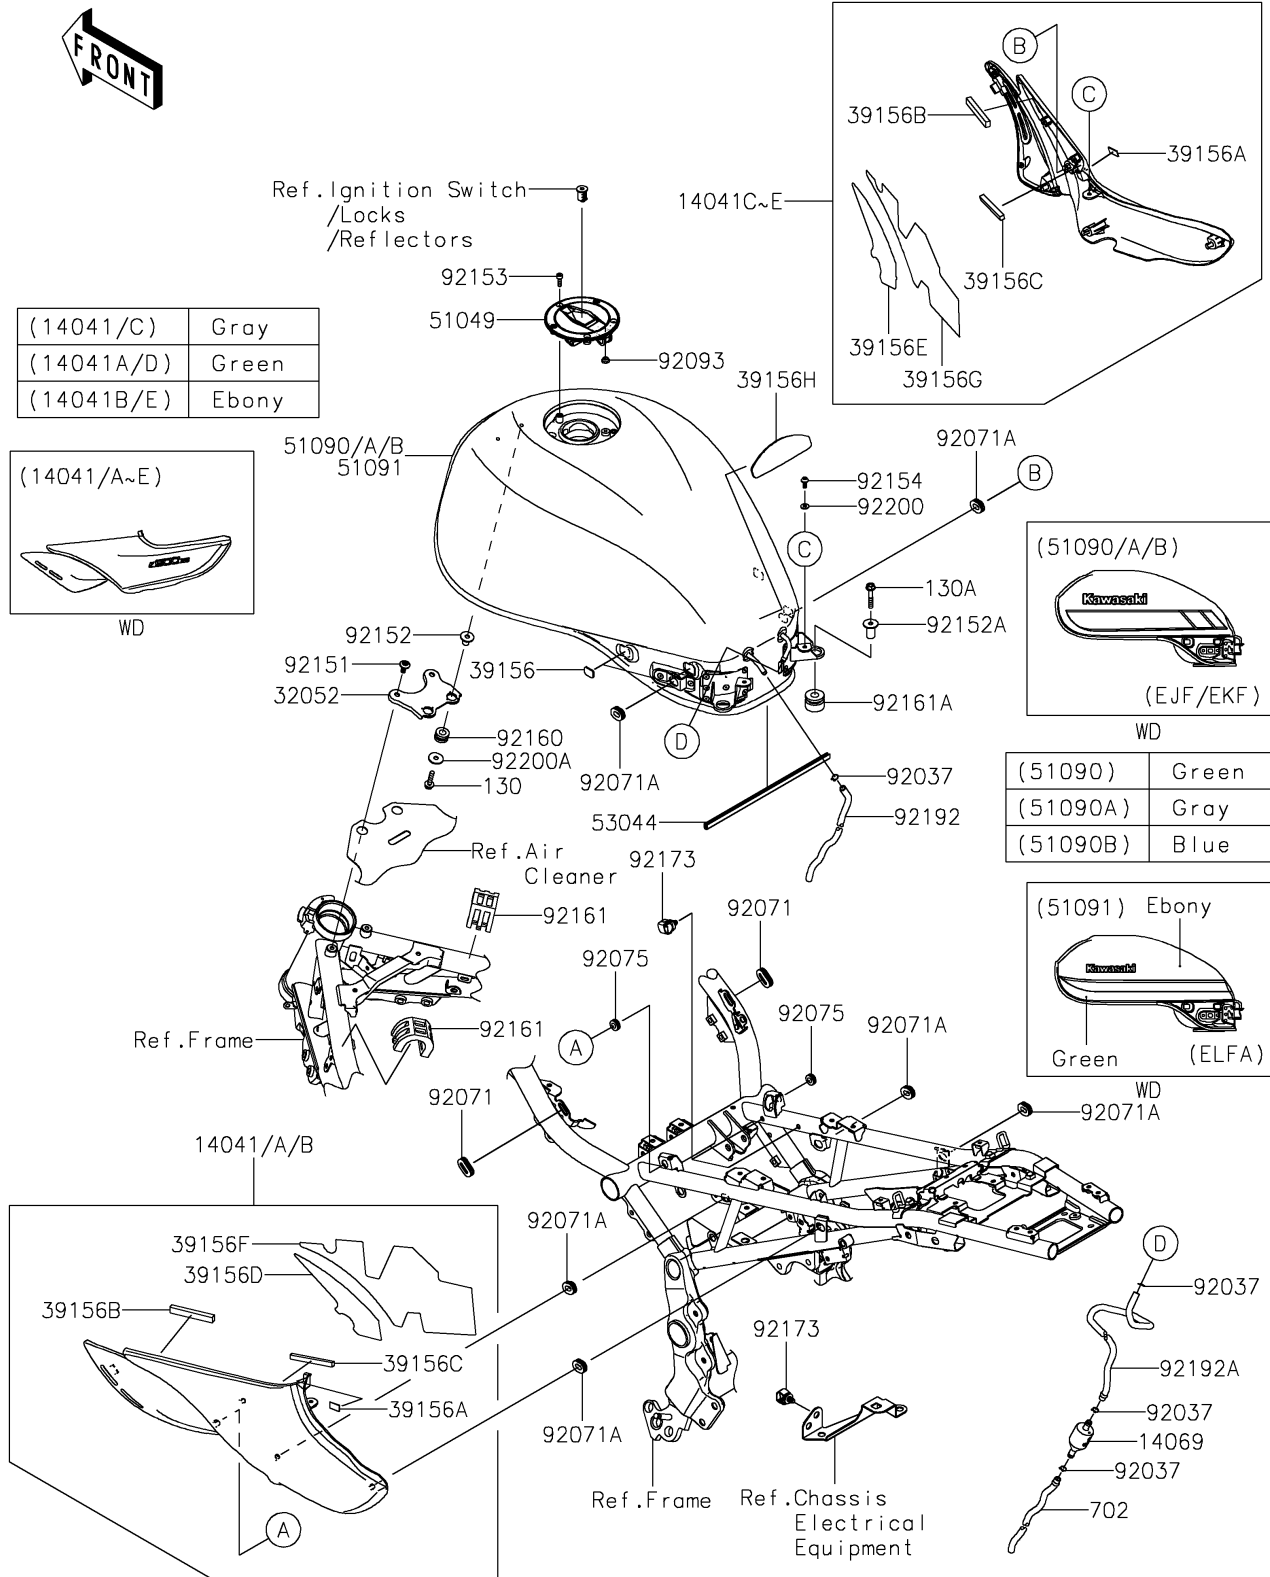

2019 Z900RS CAFE PARTS DIAGRAM

Fuel Tank(CN,US)

F2410

(14041/C)	Gray
(14041A/D)	Green
(14041B/E)	Ebony

WD

WD

(51090)	Green
(51090A)	Gray
(51090B)	Blue

WD

2019 Z900RS CAFE PARTS LIST

Fuel Tank(CN,US)

ITEM NAME	PART NUMBER	QUANTITY
COVER-COMP,LH,M.G.GRAY (Ref # 14041)	14041-5094-45W	1
COVER-COMP,LH,EBONY (Ref # 14041B)	14041-5094-H8	1
COVER-COMP,RH,M.G.GRAY (Ref # 14041C)	14041-5095-45W	1
COVER-COMP,RH,EBONY (Ref # 14041E)	14041-5095-H8	1
TANK-COMP-FUEL,M.G.GRAY (Ref # 51090A)	51090-5336-45W	1
TANK-COMP-FUEL,S.C.BLUE (Ref # 51090B)	51090-5337-62K	1