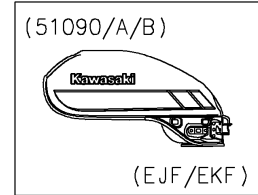

2019 Z900RS CAFE PARTS DIAGRAM

Fuel Tank(CN,US)

F2410

(14041/C)	Gray
(14041A/D)	Green
(14041B/E)	Ebony

WD

WD

(51090)	Green
(51090A)	Gray
(51090B)	Blue

WD