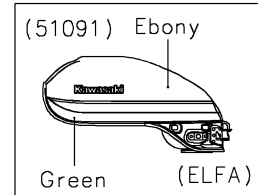

2019 Z900RS CAFE PARTS DIAGRAM

Fuel Tank(CN,US)

F2410

(14041/C)	Gray
(14041A/D)	Green
(14041B/E)	Ebony

WD

WD

(51090)	Green
(51090A)	Gray
(51090B)	Blue

WD