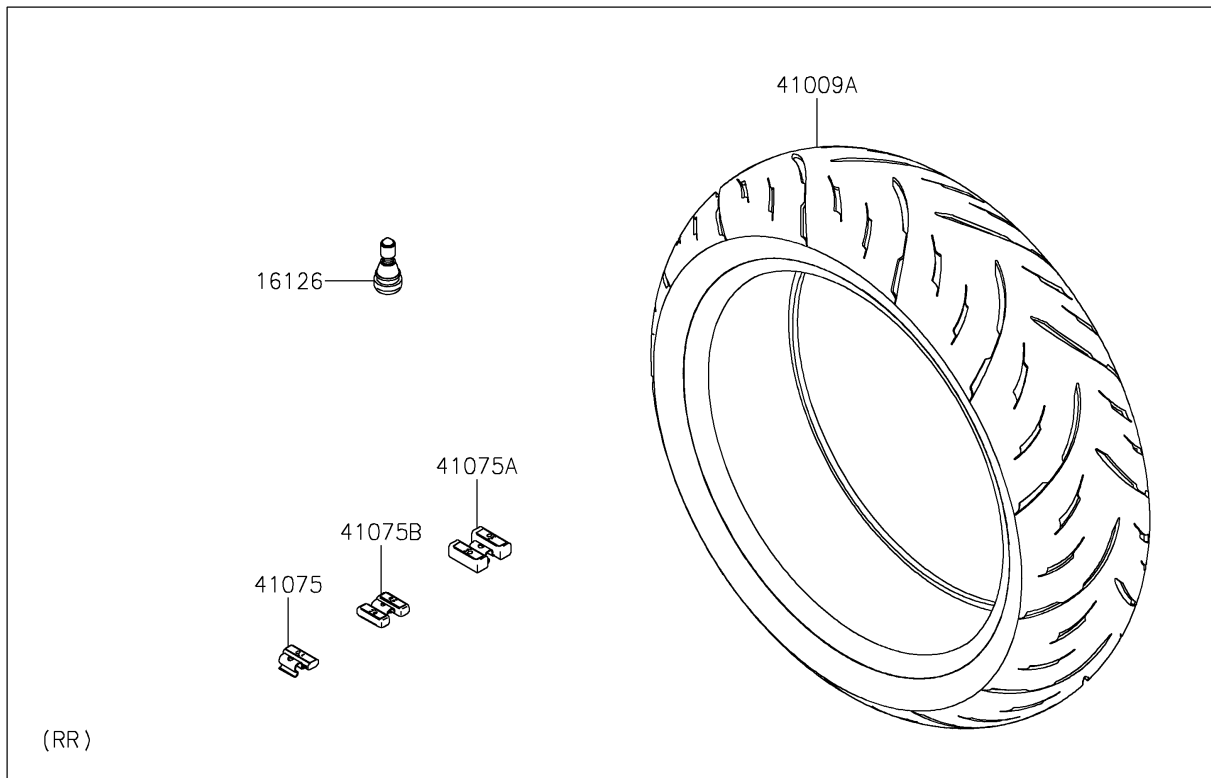

2020 Z900RS CAFE

PARTS DIAGRAM

Tires

F2210

2020 Z900RS CAFE

PARTS LIST

Tires

ITEM NAME	PART NUMBER	QUANTITY
VALVE,TIRE (Ref # 16126)	16126-1140	2
TIRE,FR,120/70ZR17(58W),GPR300 (Ref # 41009)	41009-0753	1
TIRE,RR,180/55ZR17(73W),GPR300 (Ref # 41009A)	41009-0754	1
BALANCER-WHEEL,10G,SILVER (Ref # 41075)	41075-0007	AR
BALANCER-WHEEL,30G,SILVER (Ref # 41075A)	41075-0017	AR
BALANCER-WHEEL,20G,SILVER (Ref # 41075B)	41075-0018	AR