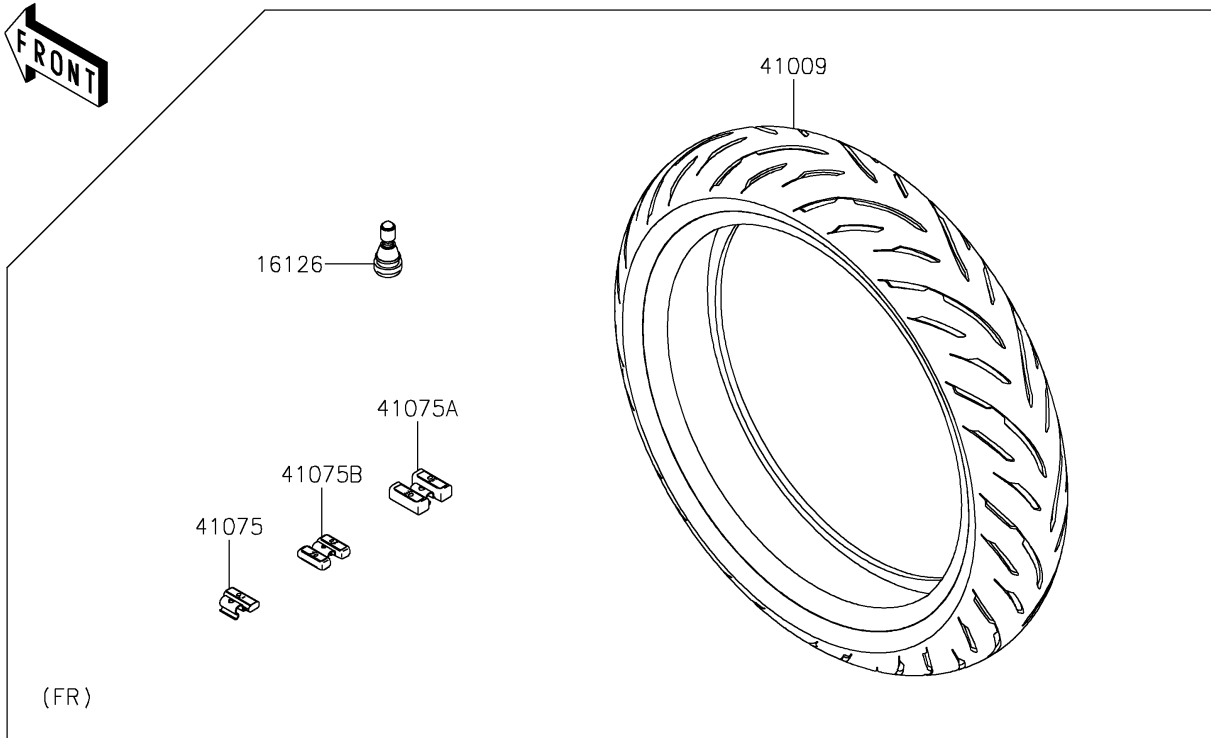

2020 Z900RS CAFE

PARTS DIAGRAM

Tires

F2210

2020 Z900RS CAFE

PARTS LIST

Tires

ITEM NAME	PART NUMBER	QUANTITY
VALVE,TIRE (Ref # 16126)	16126-1140	2
TIRE,FR,120/70ZR17(58W),GPR300 (Ref # 41009)	41009-0753	1
TIRE,RR,180/55ZR17(73W),GPR300 (Ref # 41009A)	41009-0754	1
BALANCER-WHEEL,10G,SILVER (Ref # 41075)	41075-0007	AR
BALANCER-WHEEL,30G,SILVER (Ref # 41075A)	41075-0017	AR
BALANCER-WHEEL,20G,SILVER (Ref # 41075B)	41075-0018	AR