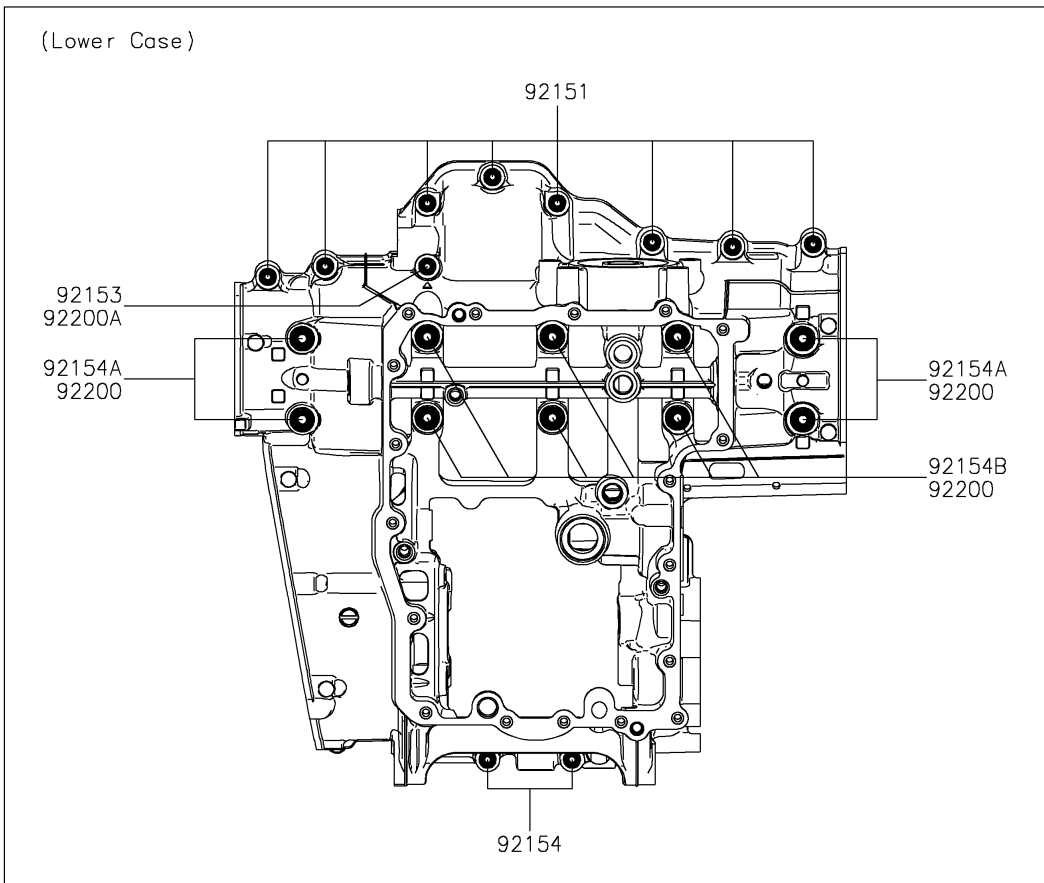

2019 Z900RS CAFE PARTS DIAGRAM

Crankcase Bolt Pattern

E1412

2019 Z900RS CAFE PARTS LIST

Crankcase Bolt Pattern

ITEM NAME	PART NUMBER	QUANTITY
-----------	-------------	----------