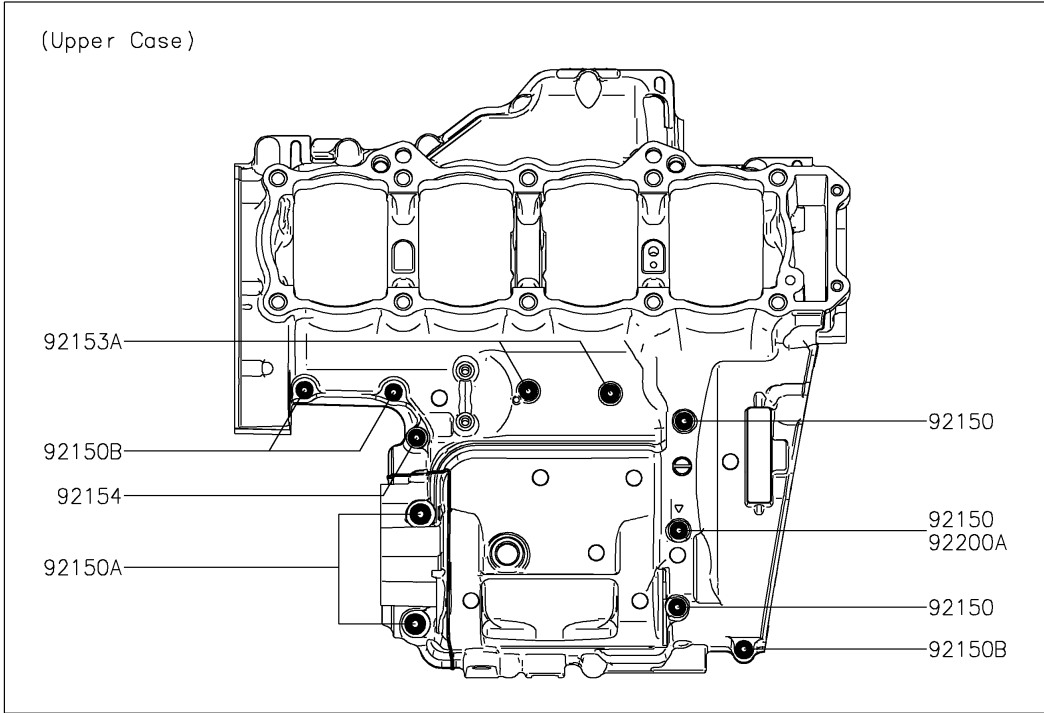

2019 Z900RS CAFE PARTS DIAGRAM

Crankcase Bolt Pattern

E1412

2019 Z900RS CAFE PARTS LIST

Crankcase Bolt Pattern

ITEM NAME	PART NUMBER	QUANTITY
-----------	-------------	----------