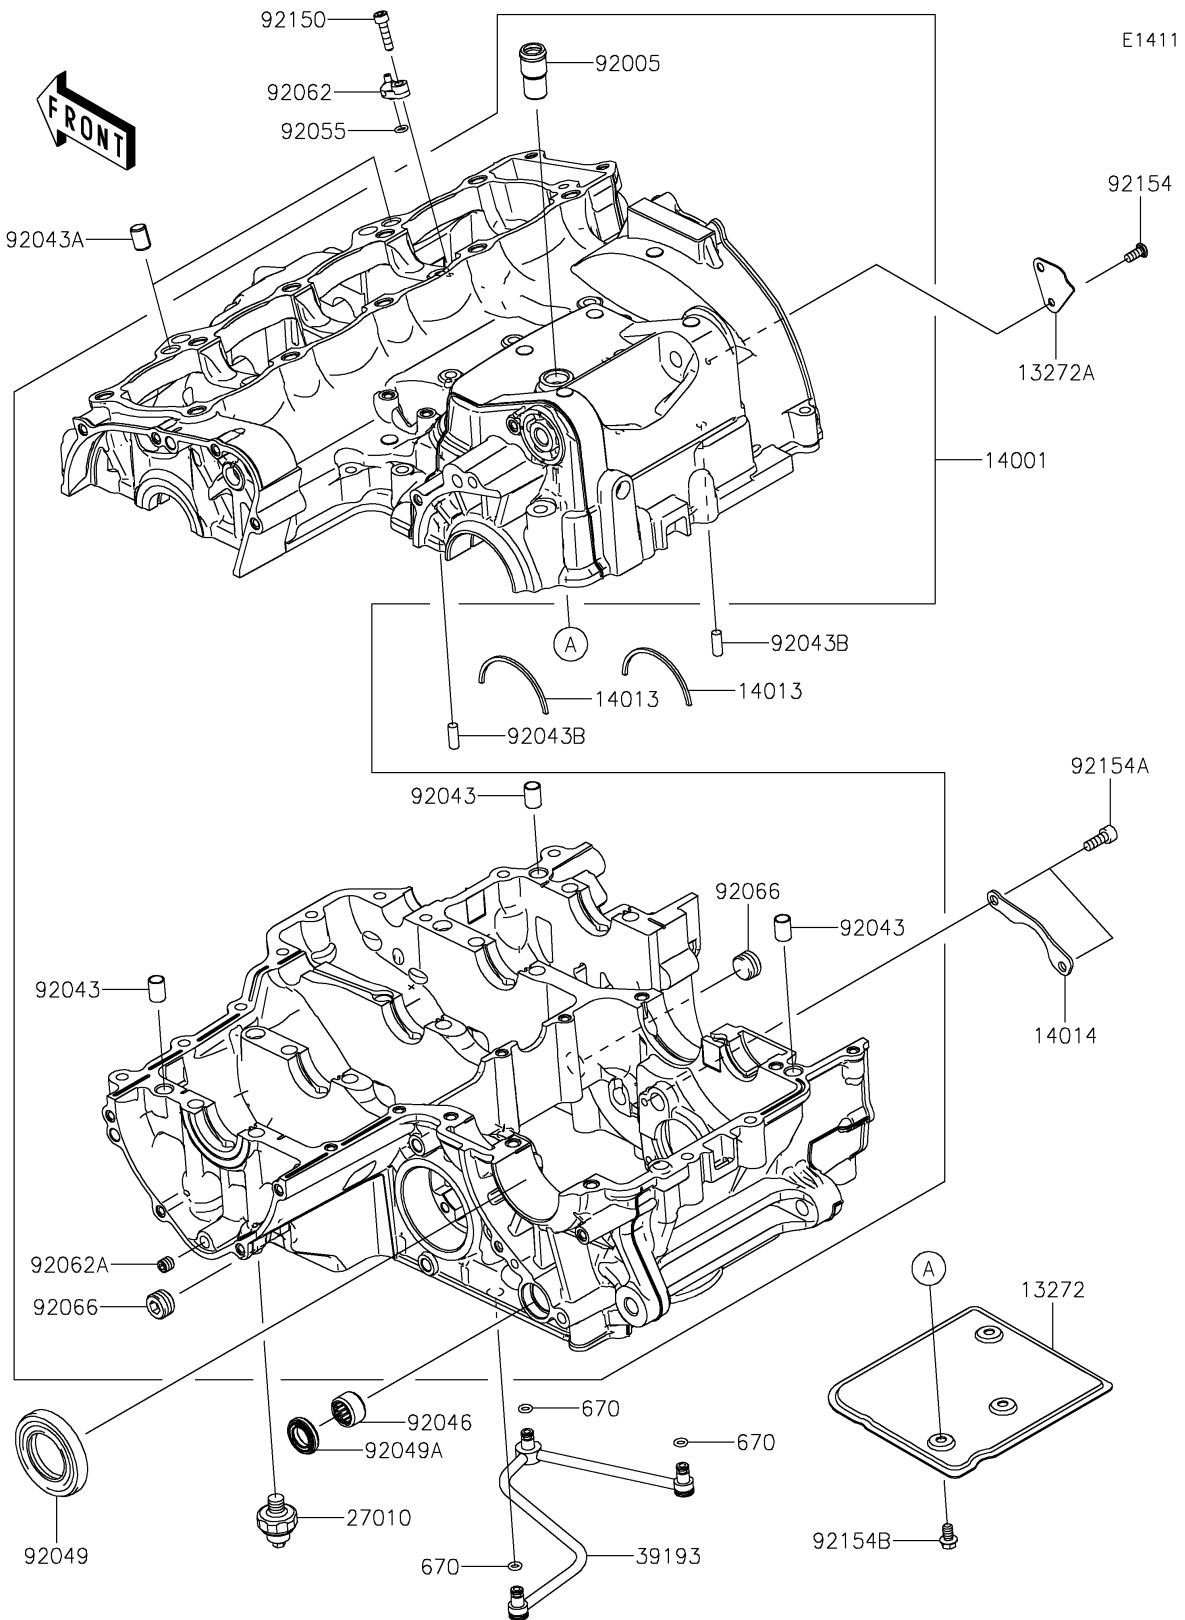

2020 Z900RS CAFE

PARTS DIAGRAM

Crankcase

2020 Z900RS CAFE

PARTS LIST

Crankcase

ITEM NAME	PART NUMBER	QUANTITY
PLATE,BREATHER,UPP (Ref # 13272)	13272-0698	1
PLATE,BREATHER,SIDE (Ref # 13272A)	13272-0699	1
SET-CRANKCASE (Ref # 14001)	14001-0712	1
RING-POSITION (Ref # 14013)	14013-1051	2
PLATE-POSITION (Ref # 14014)	14014-0036	1
SWITCH,OIL PRESSURE (Ref # 27010)	27010-1313	1
PIPE-OIL (Ref # 39193)	39193-0054	1
O RING (Ref # 670)	670D1505	3
FITTING,BREATHER (Ref # 92005)	92005-1238	1
PIN,DOWEL,10X14 (Ref # 92043)	92043-1037	3
PIN,8.2X10X14 (Ref # 92043A)	92043-1264	2
PIN,6X16 (Ref # 92043B)	92043-1690	2
BEARING-NEEDLE,HK1412FM (Ref # 92046)	92046-0043	1
SEAL-OIL,TC32578 (Ref # 92049)	92049-1474	1
SEAL-OIL,TC14245 (Ref # 92049A)	92049-1520	1
RING-O,5.5X1.5 (Ref # 92055)	92055-1339	1
NOZZLE,OIL JET (Ref # 92062)	92062-0040	1
NOZZLE (Ref # 92062A)	92062-0046	1
PLUG (Ref # 92066)	92066-0836	2
BOLT,SOCKET,5X20 (Ref # 92150)	92150-1019	1
BOLT,TORX,5X12 (Ref # 92154)	92154-0299	1
BOLT,SOCKET,6X16 (Ref # 92154A)	92154-0484	2
BOLT,FLANGED,6X10 (Ref # 92154B)	92154-1887	3