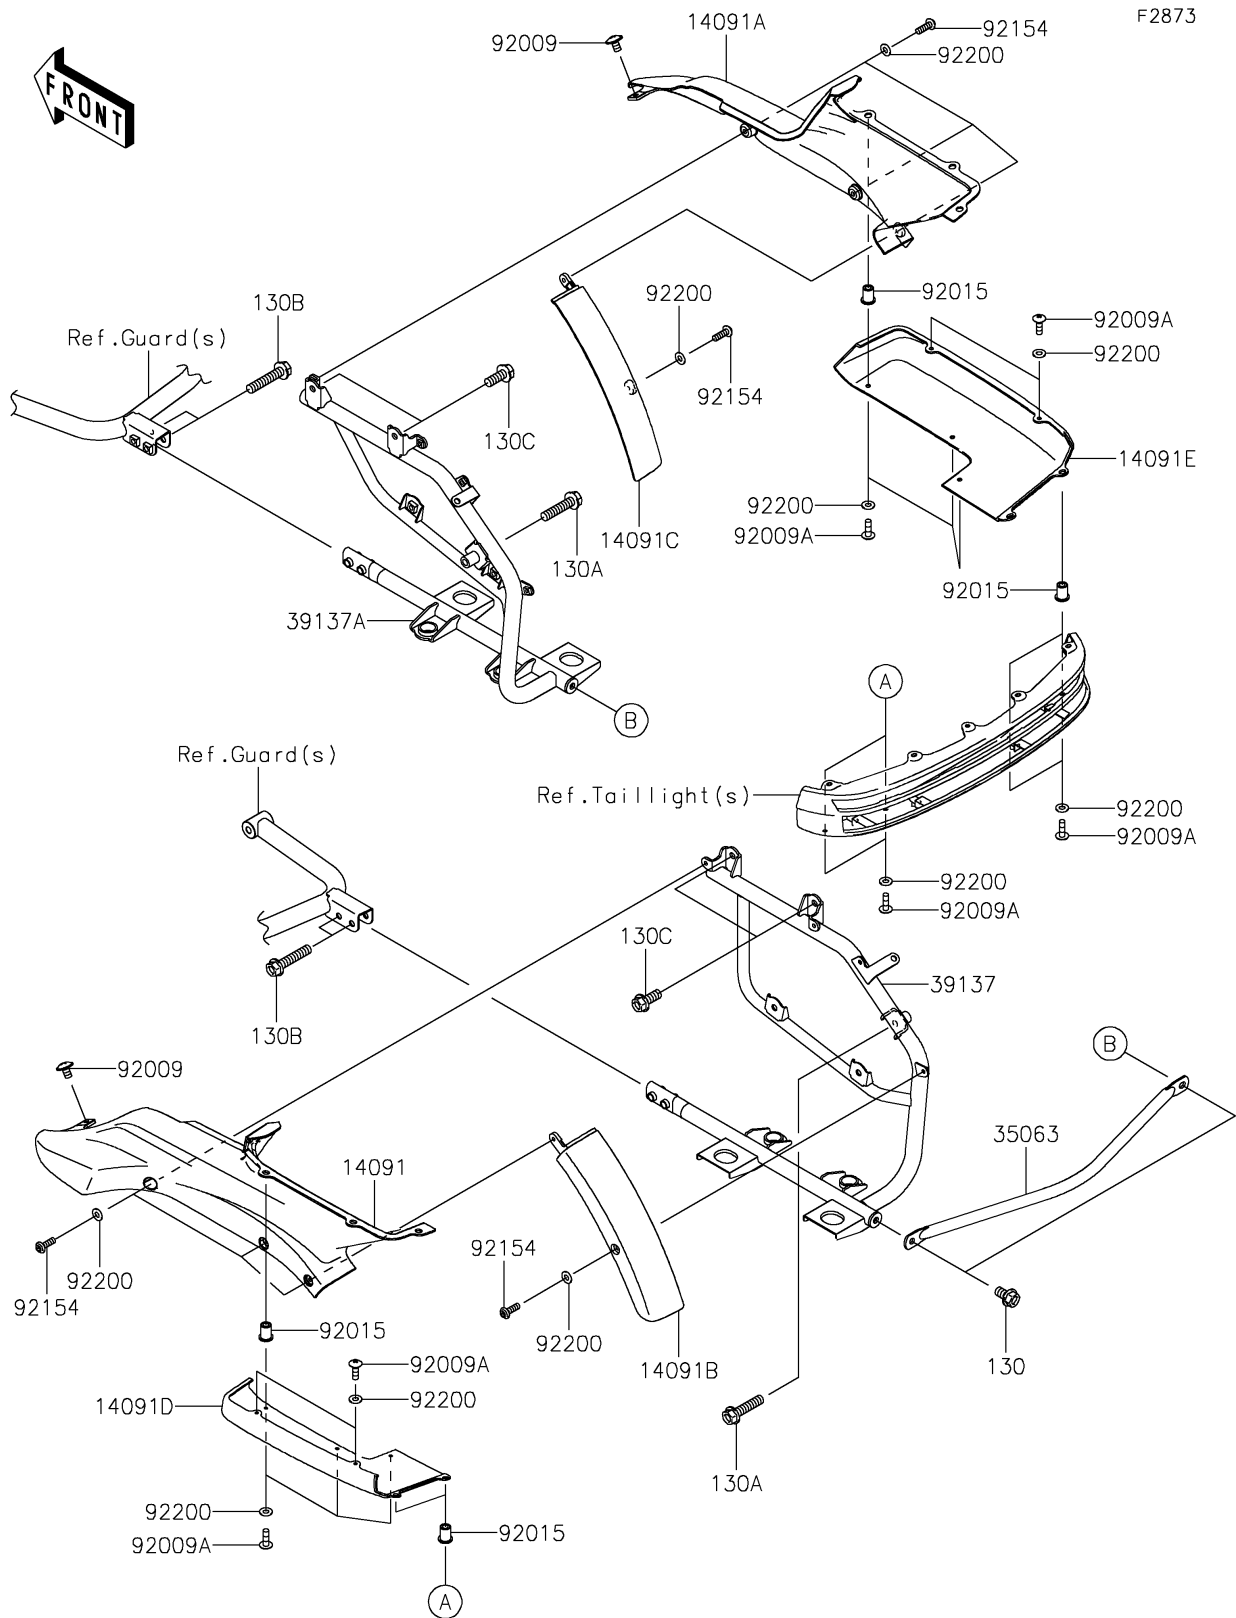

2018 VULCAN® 1700 VOYAGER® ABS

PARTS DIAGRAM

Saddlebags(Side Bag Bracket)

F2873

2018 VULCAN® 1700 VOYAGER® ABS

Kawasaki
Let the Good Times Roll®

PARTS LIST

Saddlebags(Side Bag Bracket)

ITEM NAME	PART NUMBER	QUANTITY
BOLT-FLANGED,8X14 (Ref # 130)	130BA0814	2
BOLT-FLANGED,8X35 (Ref # 130A)	130BA0835	2
BOLT-FLANGED,8X40 (Ref # 130B)	130BA0840	4
BOLT-FLANGED,8X20 (Ref # 130C)	130CA0820	4
COVER,STAY,LWR,LH (Ref # 14091)	14091-0950	1
COVER,STAY,LWR,RH (Ref # 14091A)	14091-0951	1
COVER,STRUT,LH (Ref # 14091B)	14091-0957	1
COVER,STRUT,RH (Ref # 14091C)	14091-0958	1
COVER,STAY,UPP,LH (Ref # 14091D)	14091-1661	1
COVER,STAY,UPP,RH (Ref # 14091E)	14091-1662	1
STAY,PANNIER (Ref # 35063)	35063-0537	1
STAY-COMP,PANNIER,LH (Ref # 39137)	39137-0048	1
STAY-COMP,PANNIER,RH (Ref # 39137A)	39137-0049	1
SCREW,6X10,WHITE (Ref # 92009)	92009-1286	2
SCREW,5X16,WHITE (Ref # 92009A)	92009-1464	14
NUT,WELL,5MM (Ref # 92015)	92015-1757	10
BOLT,SOCKET,5X16 (Ref # 92154)	92154-0287	8
WASHER,NATURAL,5.3X11.5X1.0 (Ref # 92200)	92200-0538	22