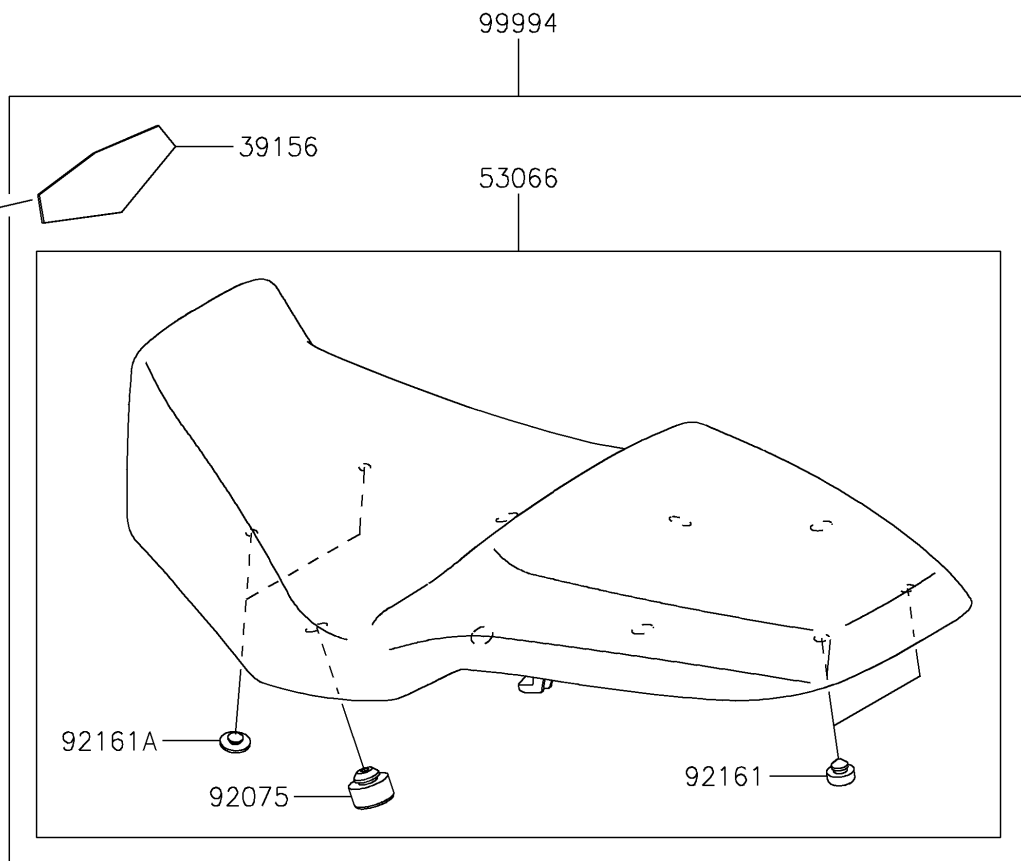

2017 Versys-X 300 ABS PARTS DIAGRAM

Accessory(High Seat)

F2910G

Ref. Fuel Tank

2017 Versys-X 300 ABS PARTS LIST

Accessory(High Seat)

| ITEM NAME | PART NUMBER | QUANTITY |
|---------------------------------------|---------------|----------|
| PAD (Ref # 39156) | 39156-0801 | 1 |
| SEAT-ASSY,BLACK (Ref # 53066) | 53066-0566-MA | 1 |
| DAMPER (Ref # 92075) | 92075-015 | 1 |
| DAMPER,10X20X8 (Ref # 92161) | 92161-0855 | 1 |
| DAMPER,8X22X10 (Ref # 92161A) | 92161-1685 | 1 |
| KIT-ACCESSORY,HIGH SEAT (Ref # 99994) | 99994-1002 | 1 |