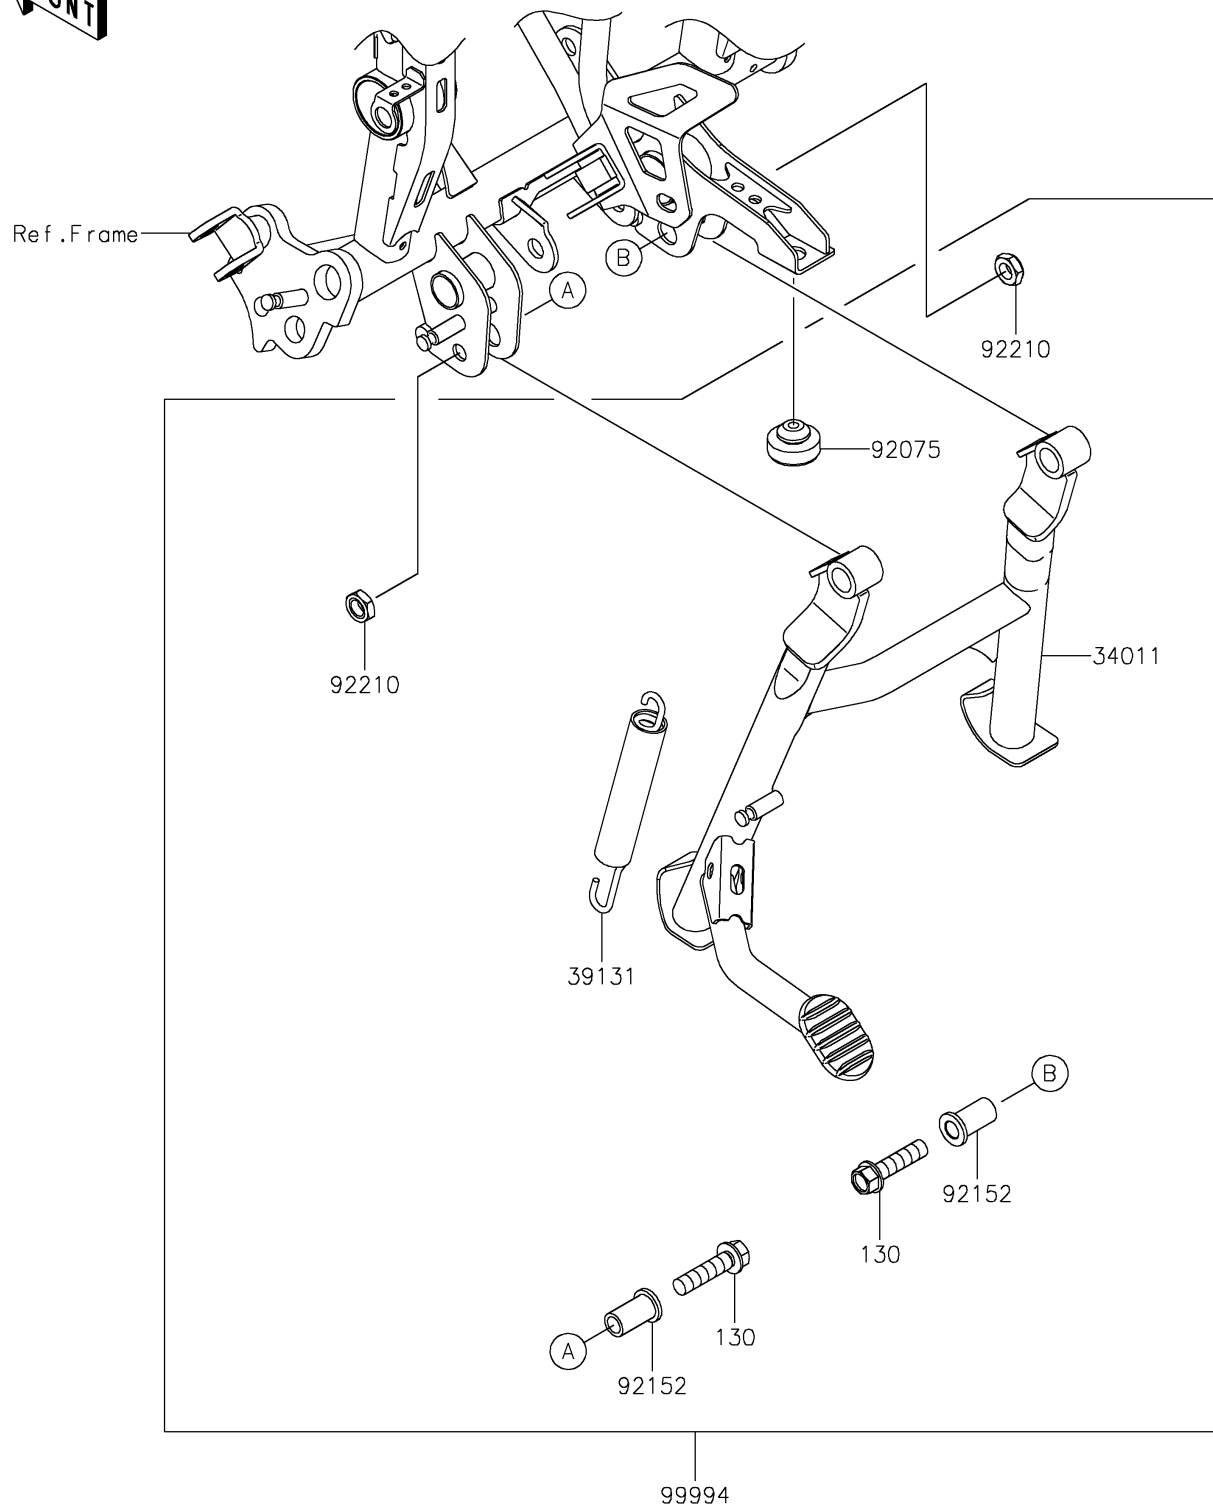

2017 Versys-X 300 ABS PARTS DIAGRAM

Accessory(Center Stand)

F2910B

2017 Versys-X 300 ABS PARTS LIST

Accessory(Center Stand)

ITEM NAME	PART NUMBER	QUANTITY
BOLT-FLANGED,10X40 (Ref # 130)	130CB1040	1
STAND-CENTER (Ref # 34011)	34011-0036	1
SPRING-ASSY (Ref # 39131)	39131-0001	1
DAMPER (Ref # 92075)	92075-1045	1
COLLAR,10.2X14.7X28.8 (Ref # 92152)	92152-2350	1
NUT,LOCK,10MM (Ref # 92210)	92210-0784	1
KIT-ACCESSORY,CENTER STAND (Ref # 99994)	99994-0995	1