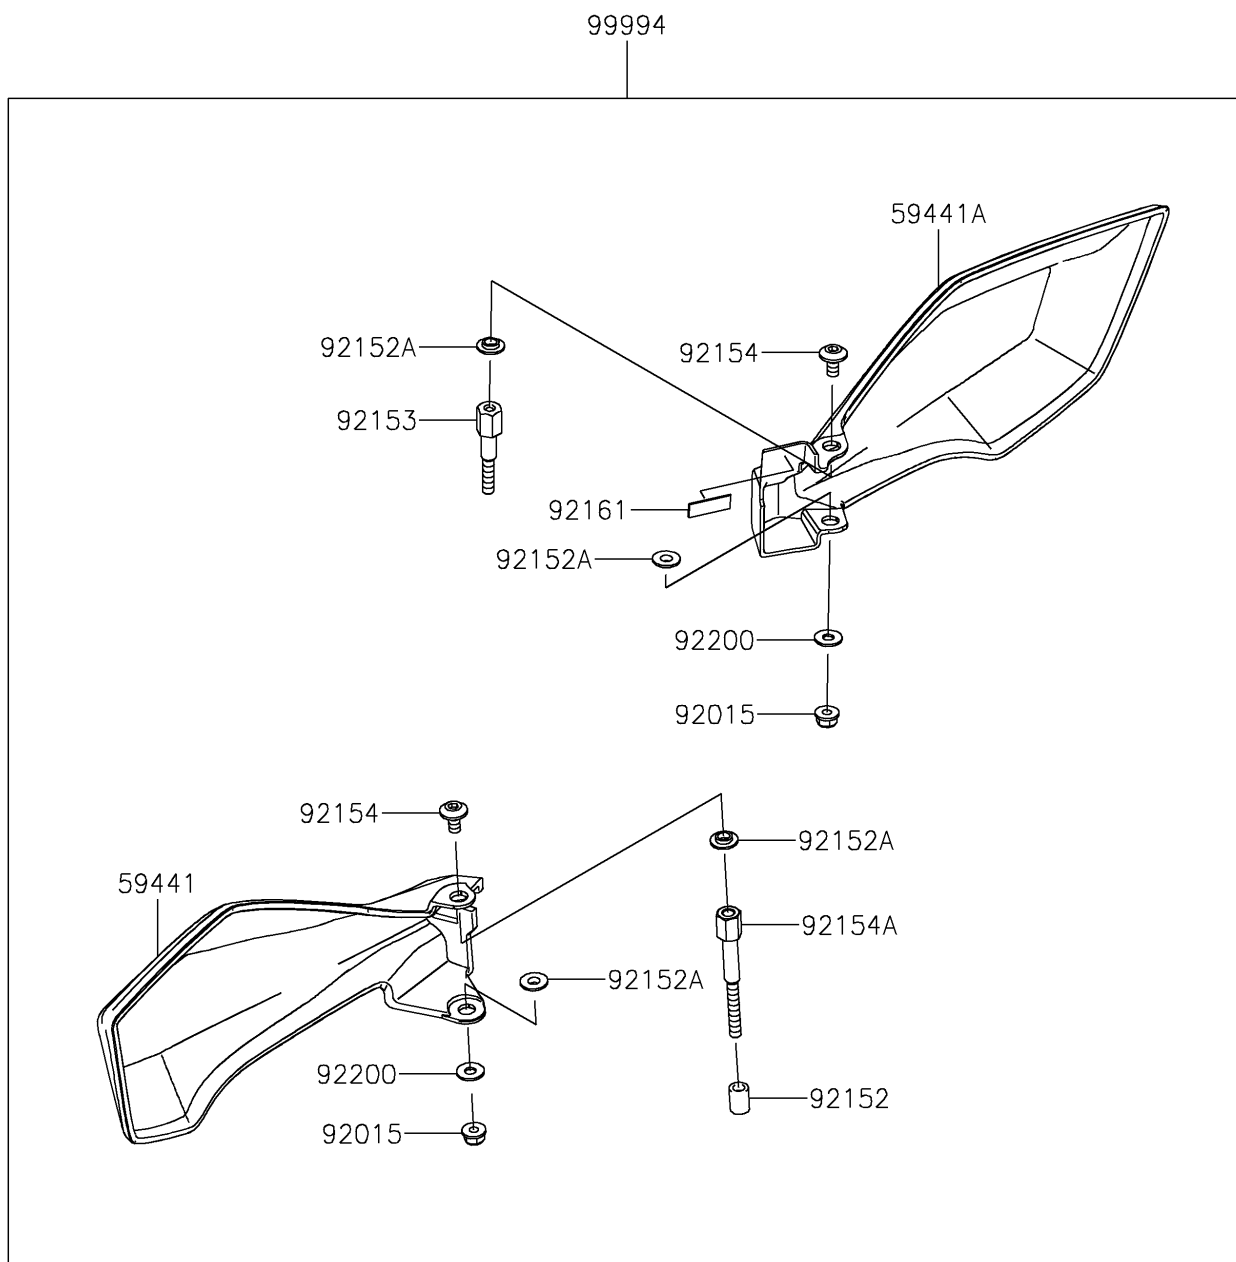

2017 Versys-X 300 ABS PARTS DIAGRAM

Accessory(Hand Guard)

F2910

2017 Versys-X 300 ABS PARTS LIST

Accessory(Hand Guard)

ITEM NAME	PART NUMBER	QUANTITY
COVER-HANDLE,LH (Ref # 59441)	59441-0043	1
COVER-HANDLE,RH (Ref # 59441A)	59441-0044	1
NUT,LOCK,FLANGED,6MM (Ref # 92015)	92015-1603	1
COLLAR,6.5X10.5X14 (Ref # 92152)	92152-2302	1
COLLAR,6.5X15X3.4 (Ref # 92152A)	92152-2314	1
BOLT,LEVER SET (Ref # 92153)	92153-0790	1
BOLT,SOCKET,6X12 (Ref # 92154)	92154-0951	1
BOLT (Ref # 92154A)	92154-2359	1
DAMPER,10X30X1 (Ref # 92161)	92161-1985	1
WASHER,6.2X15X1.2 (Ref # 92200)	92200-1762	1
KIT-ACCESSORY,HAND GUARD (Ref # 99994)	99994-0992	1