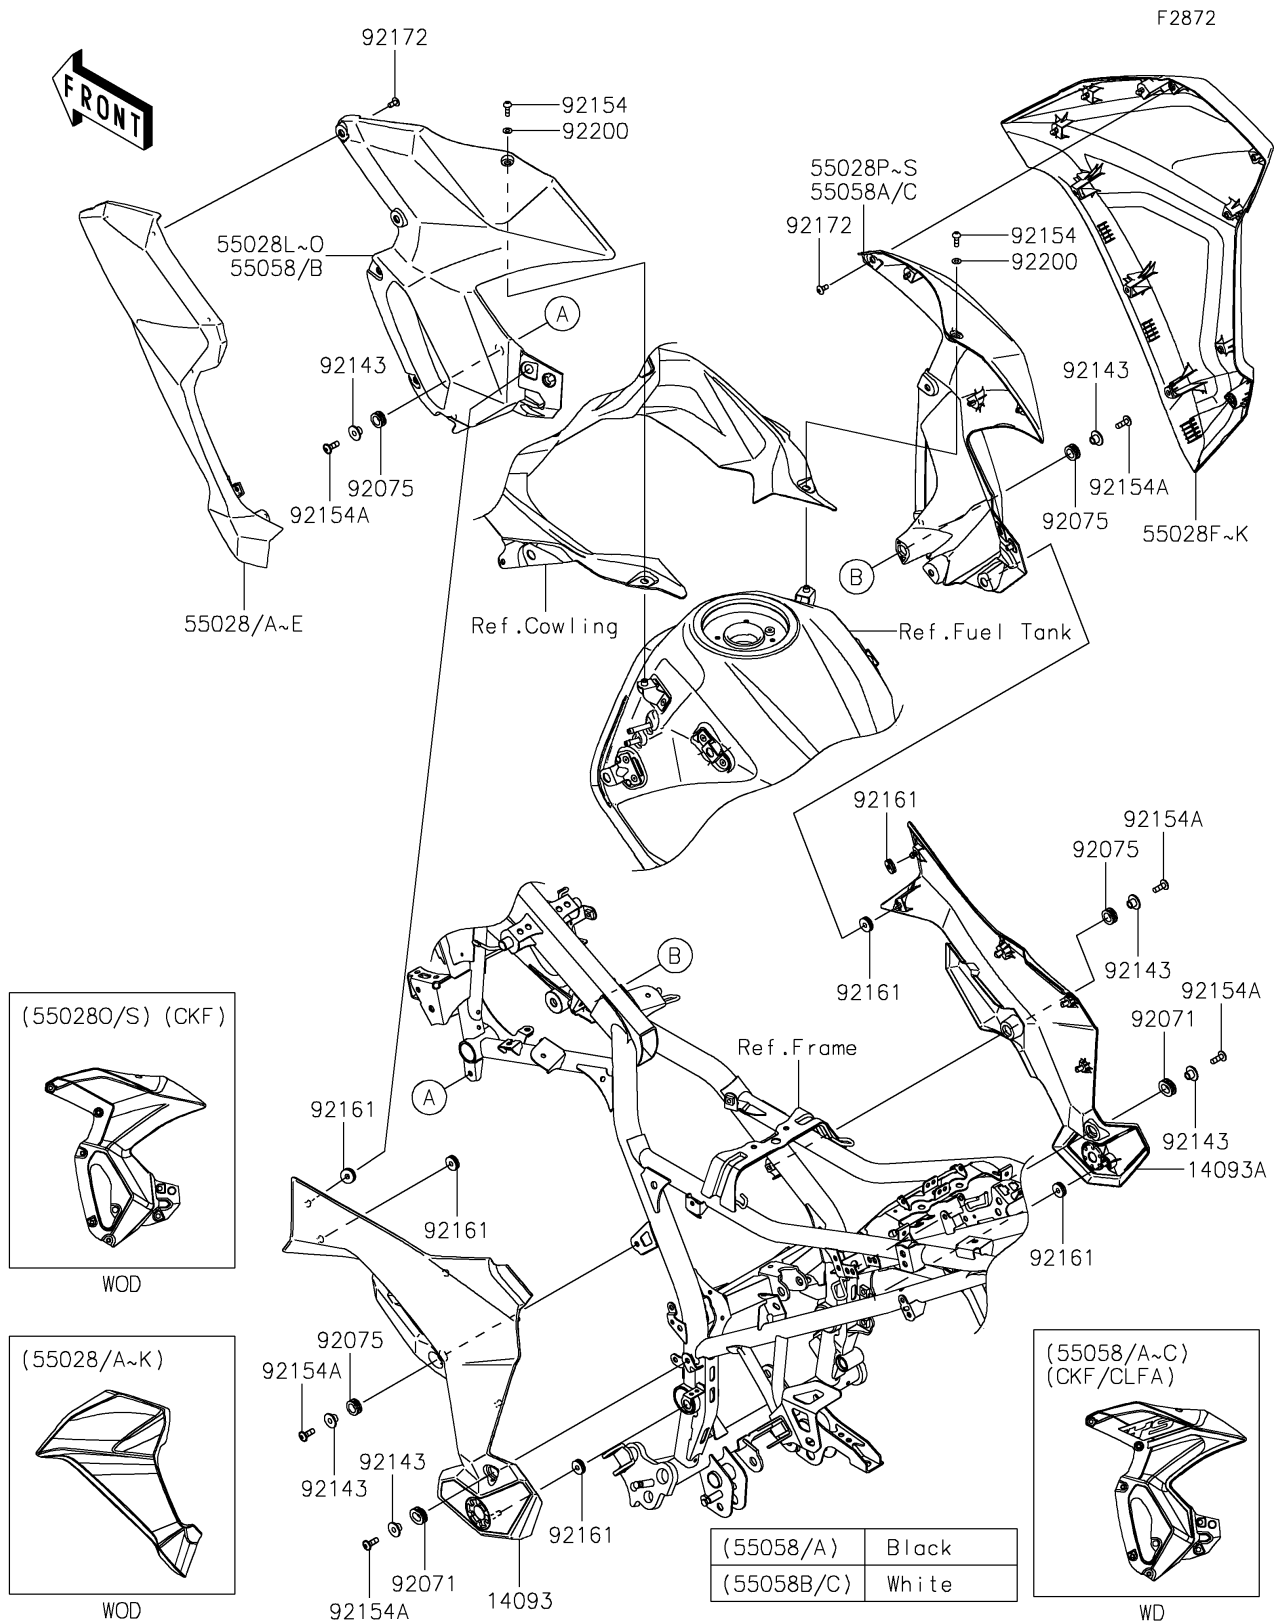

2017 Versys-X 300 ABS PARTS DIAGRAM

Cowling Lower

2017 Versys-X 300 ABS PARTS LIST

Cowling Lowers

ITEM NAME	PART NUMBER	QUANTITY
COVER,PIVOT,LH (Ref # 14093)	14093-0558	1
COVER,PIVOT,RH (Ref # 14093A)	14093-0559	1
COWLING,SIDE,LH,M.G.GRAY (Ref # 55028A)	55028-0626-45W	1
COWLING,SIDE,LH,C.L.GREEN (Ref # 55028B)	55028-0626-51P	1
COWLING,SIDE,RH,M.G.GRAY (Ref # 55028G)	55028-0627-45W	1
COWLING,SIDE,RH,C.L.GREEN (Ref # 55028H)	55028-0627-51P	1
COWLING,TANK SIDE,LH,F.EBONY (Ref # 55028M)	55028-0628-45L	1
COWLING,TANK SIDE,LH,M.G.GRAY (Ref # 55028N)	55028-0628-45W	1
COWLING,TANK SIDE,RH,F.EBONY (Ref # 55028Q)	55028-0629-45L	1
COWLING,TANK SIDE,RH,M.G.GRAY (Ref # 55028R)	55028-0629-45W	1
GROMMET,20X24X8 (Ref # 92071)	92071-0768	1
DAMPER (Ref # 92075)	92075-1634	1
COLLAR,L=9.6 (Ref # 92143)	92143-1016	1
BOLT,SOCKET,5X16 (Ref # 92154)	92154-0209	1
BOLT,SOCKET,6X18 (Ref # 92154A)	92154-2340	1
DAMPER,6X19X5.6 (Ref # 92161)	92161-1911	1
SCREW,5X12 (Ref # 92172)	92172-0821	1
WASHER,NYLON,5.3X11.5X0.5 (Ref # 92200)	92200-0006	1