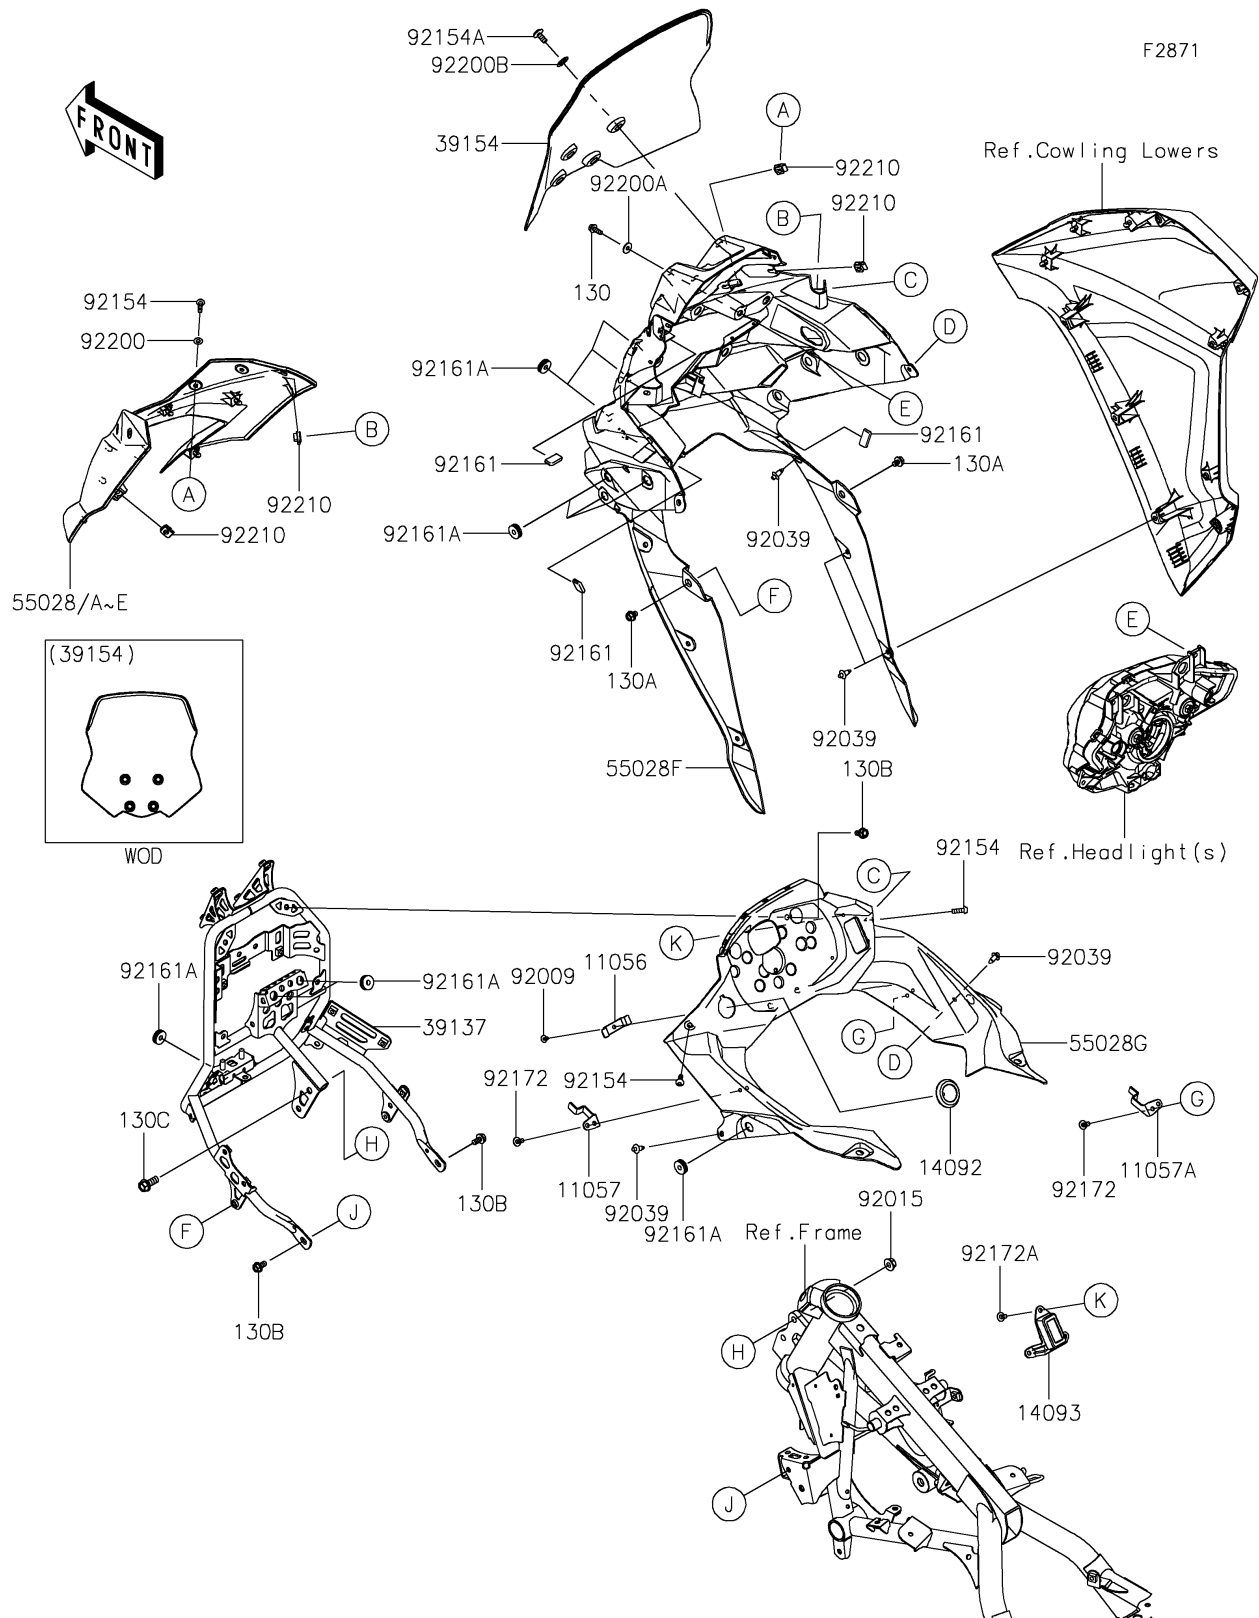

2017 Versys-X 300 ABS PARTS DIAGRAM

Cowling

2017 Versys-X 300 ABS PARTS LIST

Cowling

ITEM NAME	PART NUMBER	QUANTITY
BRACKET,CAP COVER (Ref # 11056)	11056-4313	1
BRACKET,INNER COWL.,LH (Ref # 11057)	11057-0913	1
BRACKET,INNER COWL.,RH (Ref # 11057A)	11057-0914	1
BOLT-FLANGED,5X14 (Ref # 130)	130BA0514	1
BOLT-FLANGED,6X8 (Ref # 130A)	130BA0608	1
BOLT-FLANGED,6X12 (Ref # 130B)	130BB0612	1
BOLT-FLANGED,8X20 (Ref # 130C)	130CA0820	1
COVER,DC SOCKET (Ref # 14092)	14092-0214	1
COVER,FOG SW. (Ref # 14093)	14093-0565	1
STAY-COMP,METER (Ref # 39137)	39137-0680	1
WINDSHIELD (Ref # 39154)	39154-0358	1
COWLING,UPP,M.G.GRAY (Ref # 55028A)	55028-0624-45W	1
COWLING,UPP,C.L.GREEN (Ref # 55028C)	55028-0624-51P	1
COWLING,FR (Ref # 55028F)	55028-0625	1
COWLING,UPP,INNER (Ref # 55028G)	55028-0630	1
SCREW,TAPPING,4X8 (Ref # 92009)	92009-1155	1
NUT,FLANGED,8MM (Ref # 92015)	92015-1014	1
RIVET (Ref # 92039)	92039-0707	1
BOLT,SOCKET,5X16 (Ref # 92154)	92154-0209	1
BOLT,SOCKET,6X14 (Ref # 92154A)	92154-0932	1
DAMPER,12X23 (Ref # 92161)	92161-1367	1
DAMPER,6X19X5.6 (Ref # 92161A)	92161-1911	1
SCREW,5X12 (Ref # 92172)	92172-0821	1
SCREW,5X10 (Ref # 92172A)	92172-0864	1
WASHER,NYLONE,5.3X11.5X0.5 (Ref # 92200)	92200-0006	1
WASHER,5.2X15X1.0 (Ref # 92200A)	92200-0456	1
WASHER,11.4X18X1 (Ref # 92200B)	92200-1890	1
NUT,5MM (Ref # 92210)	92210-0817	1