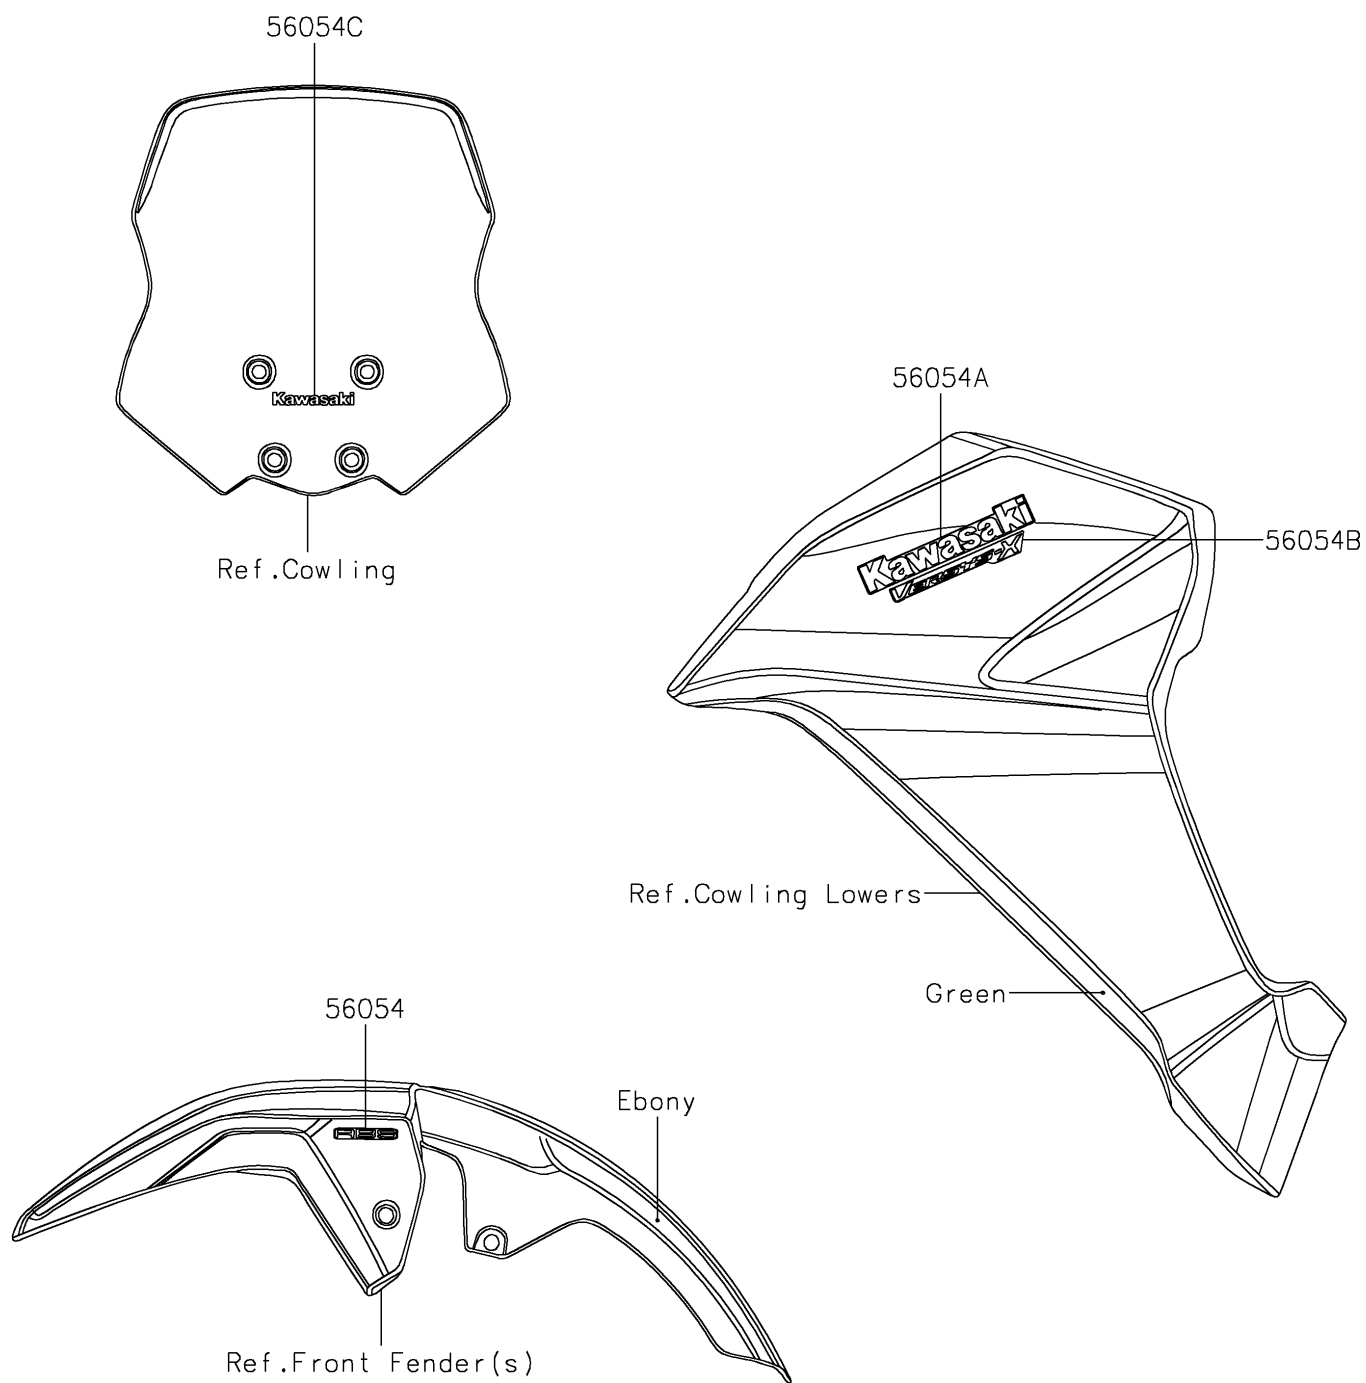

2017 Versys-X 300 ABS PARTS DIAGRAM

Decals(Green)(CHF)

F2861

2017 Versys-X 300 ABS PARTS LIST

Decals(Green)(CHF)

ITEM NAME	PART NUMBER	QUANTITY
MARK,FR FENDER,ABS (Ref # 56054)	56054-1586	1
MARK,SIDE COWL.,KAWASAKI (Ref # 56054A)	56054-2239	1
MARK,SIDE COWL.,VERSYS-X (Ref # 56054B)	56054-2250	1
MARK,WINDSHIELD,KAWASAKI (Ref # 56054C)	56054-2261	1