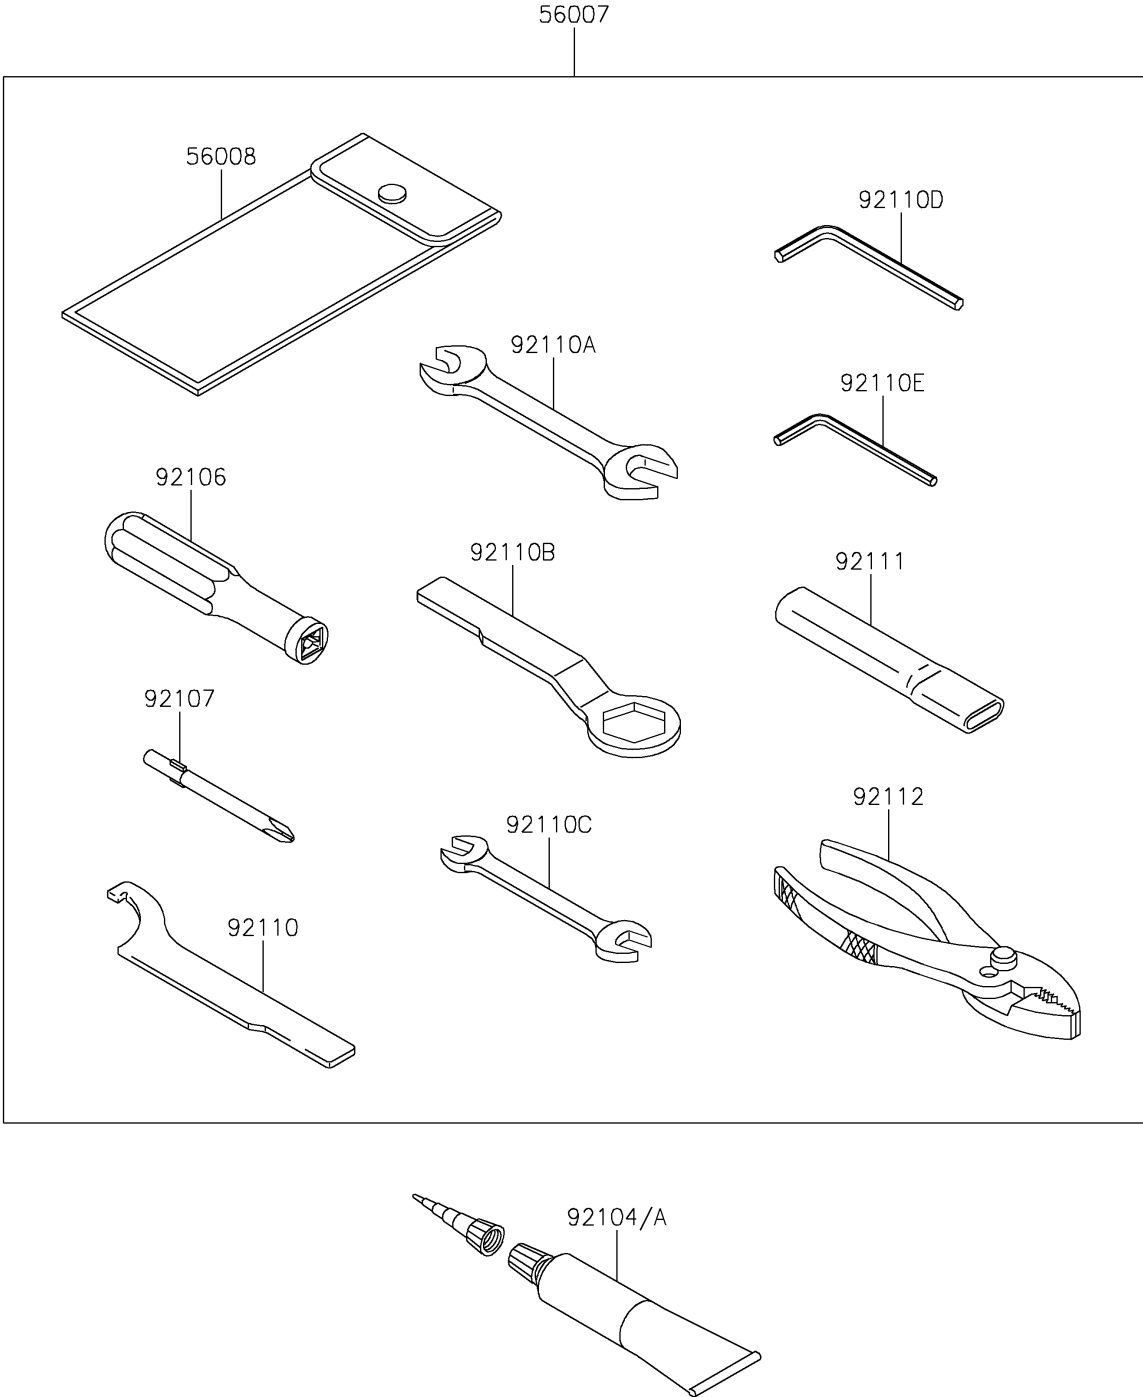

## 2017 Versys-X 300 ABS PARTS DIAGRAM

Owner's Tools

F2810

## 2017 Versys-X 300 ABS PARTS LIST

Owner's Tools

ITEM NAME	PART NUMBER	QUANTITY
TOOL-KIT (Ref # 56007)	56007-0157	1
BAG,TOOL (Ref # 56008)	56008-0036	1
GASKET-LIQUID,TB1211F,CLEAR (Ref # 92104)	92104-0004	1
GASKET-LIQUID,TB1216B,BLACK (Ref # 92104A)	92104-1064	1
GRIP-SCREW DRIVER (Ref # 92106)	92106-0004	1
TOOL-DRIVER,#2PHILLIPS (Ref # 92107)	92107-0020	1
TOOL-WRENCH,HOOK (Ref # 92110)	92110-0040	1
TOOL-WRENCH,OPEN END,14X17 (Ref # 92110A)	92110-0057	1
TOOL-WRENCH,BOX END,27MM (Ref # 92110B)	92110-0065	1
TOOL-WRENCH,OPEN END,10X12 (Ref # 92110C)	92110-0564	1
TOOL-WRENCH,ALLEN,5MM (Ref # 92110D)	92110-0566	1
TOOL-WRENCH,ALLEN,4MM (Ref # 92110E)	92110-0567	1
TOOL-BAR,WRENCH (Ref # 92111)	92111-0008	1
TOOL-PLIERS (Ref # 92112)	92112-0007	1