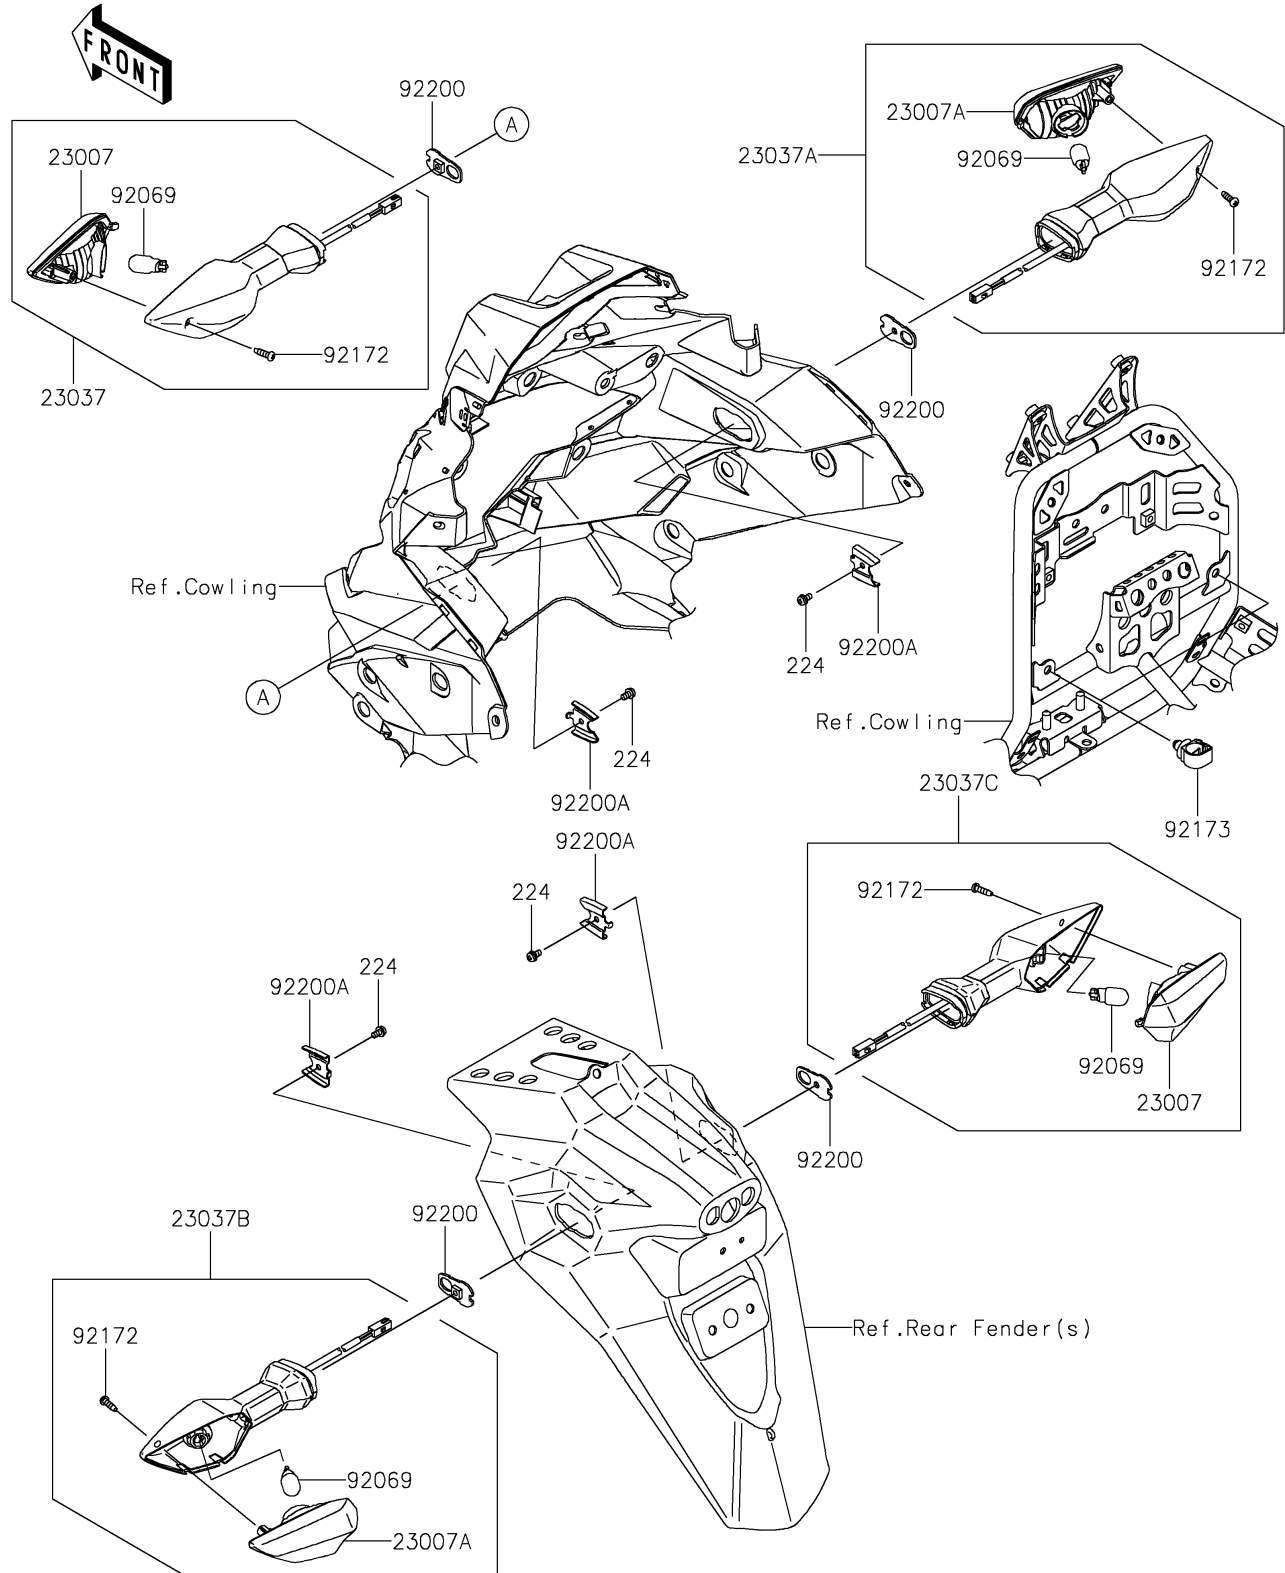

## 2017 Versys-X 300 ABS PARTS DIAGRAM

Turn Signals

F2730

## 2017 Versys-X 300 ABS PARTS LIST

Turn Signals

ITEM NAME	PART NUMBER	QUANTITY
SCREW-PAN-WP-CROS,4X8 (Ref # 224)	224AB0408	1
LENS-COMP (Ref # 23007)	23007-0205	1
LENS-COMP (Ref # 23007A)	23007-0206	1
LAMP-ASSY-SIGNAL,FR,LH (Ref # 23037)	23037-0330	1
LAMP-ASSY-SIGNAL,FR,RH (Ref # 23037A)	23037-0331	1
LAMP-ASSY-SIGNAL,RR,LH (Ref # 23037B)	23037-0348	1
LAMP-ASSY-SIGNAL,RR,RH (Ref # 23037C)	23037-0349	1
BULB,12V 10W (Ref # 92069)	92069-0090	1
SCREW,4X14 (Ref # 92172)	92172-1117	1
CLAMP,12MM DIA. (Ref # 92173)	92173-0736	1
WASHER,NUT 4MM (Ref # 92200)	92200-0854	1
WASHER (Ref # 92200A)	92200-0855	1