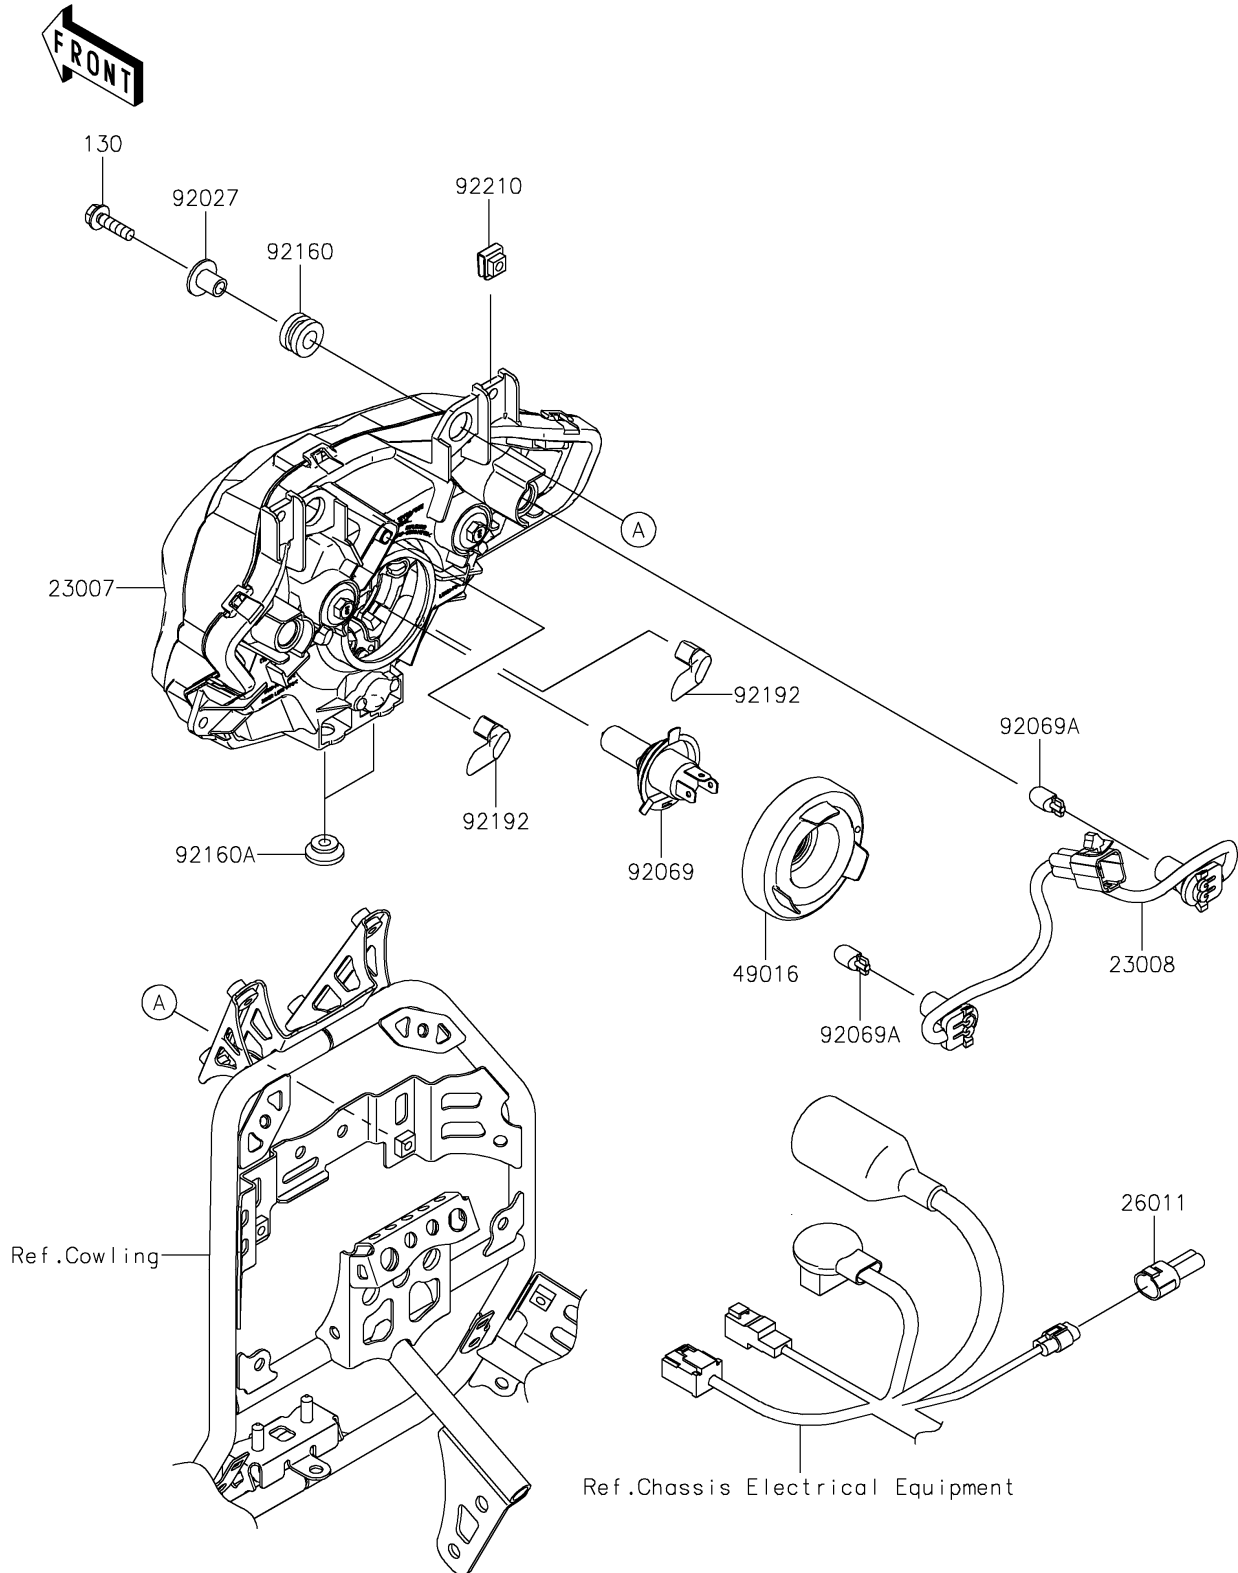

2017 Versys-X 300 ABS PARTS DIAGRAM

Headlight(s)

F2710

2017 Versys-X 300 ABS PARTS LIST

Headlight(s)

ITEM NAME	PART NUMBER	QUANTITY
BOLT-FLANGED,6X22 (Ref # 130)	130BA0622	1
LENS-COMP,HEAD LAMP (Ref # 23007)	23007-0207	1
SOCKET-ASSY (Ref # 23008)	23008-0177	1
WIRE-LEAD (Ref # 26011)	26011-0967	1
COVER-SEAL (Ref # 49016)	49016-0627	1
COLLAR,6.5X10X14.1 (Ref # 92027)	92027-1183	1
BULB,12V 60/55W,H4 (Ref # 92069)	92069-0050	1
BULB,12V 5W (Ref # 92069A)	92069-1016	1
DAMPER,10X20X12 (Ref # 92160)	92160-1167	1
DAMPER (Ref # 92160A)	92160-1613	1
TUBE,BREATHING (Ref # 92192)	92192-1528	1
NUT,5MM (Ref # 92210)	92210-0776	1