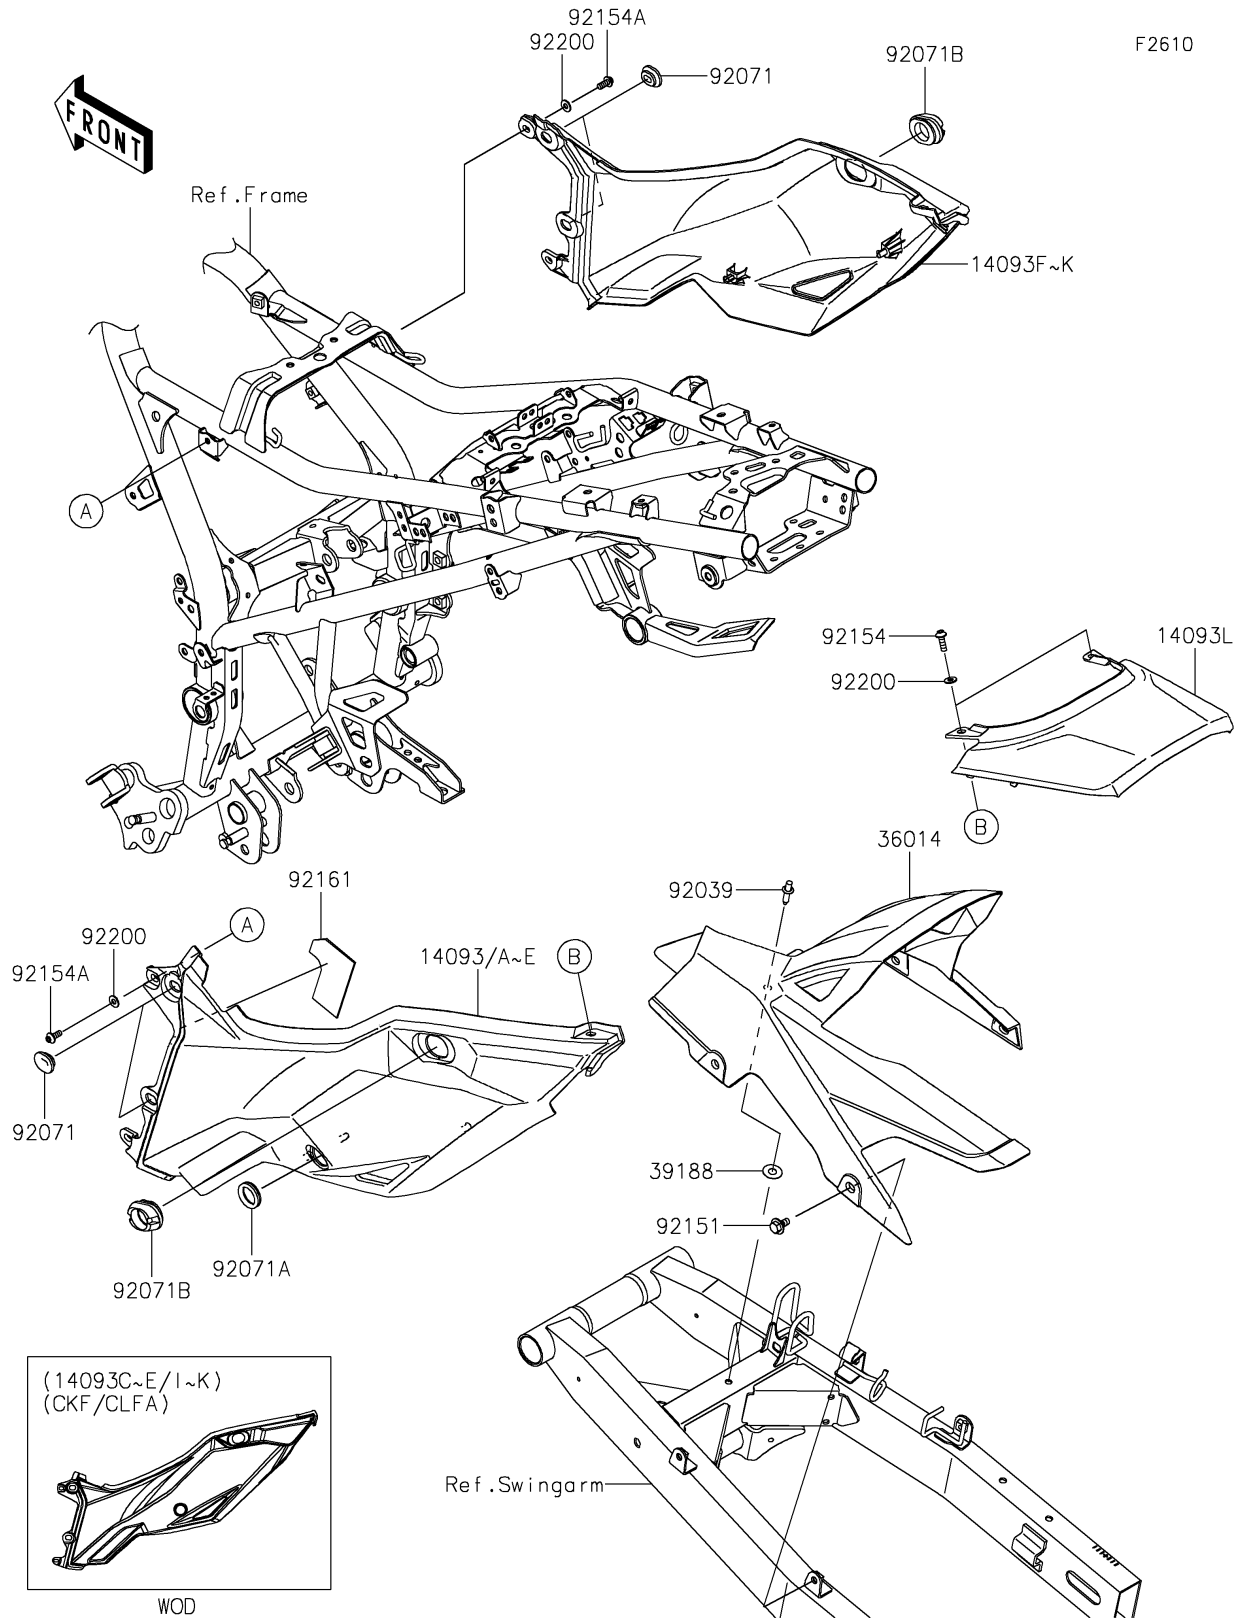

2017 Versys-X 300 ABS PARTS DIAGRAM

Side Covers/Chain Cover

2017 Versys-X 300 ABS PARTS LIST

Side Covers/Chain Cover

ITEM NAME	PART NUMBER	QUANTITY
COVER,RR SIDE,LH,F.EBONY (Ref # 14093A)	14093-0554-45L	1
COVER,RR SIDE,LH,M.G.GRAY (Ref # 14093B)	14093-0554-45W	1
COVER,RR SIDE,RH,F.EBONY (Ref # 14093G)	14093-0555-45L	1
COVER,RR SIDE,RH,M.G.GRAY (Ref # 14093H)	14093-0555-45W	1
COVER,RR TAIL (Ref # 14093L)	14093-0556	1
CASE-CHAIN (Ref # 36014)	36014-0569	1
TAPE,8X19 (Ref # 39188)	39188-0046	1
RIVET (Ref # 92039)	92039-0709	1
GROMMET,20X24X7.5 (Ref # 92071)	92071-0766	1
GROMMET,19.4X22.4X5.9 (Ref # 92071A)	92071-0767	1
GROMMET,26.4X42.4X15.8 (Ref # 92071B)	92071-0772	1
BOLT,FLANGED,6X13 (Ref # 92151)	92151-1703	1
BOLT,SOCKET,5X16 (Ref # 92154)	92154-0209	1
BOLT,SOCKET,5X12 (Ref # 92154A)	92154-0917	1
DAMPER,54X70X2 (Ref # 92161)	92161-2070	1
WASHER,5.2X12X1.0 (Ref # 92200)	92200-0784	1