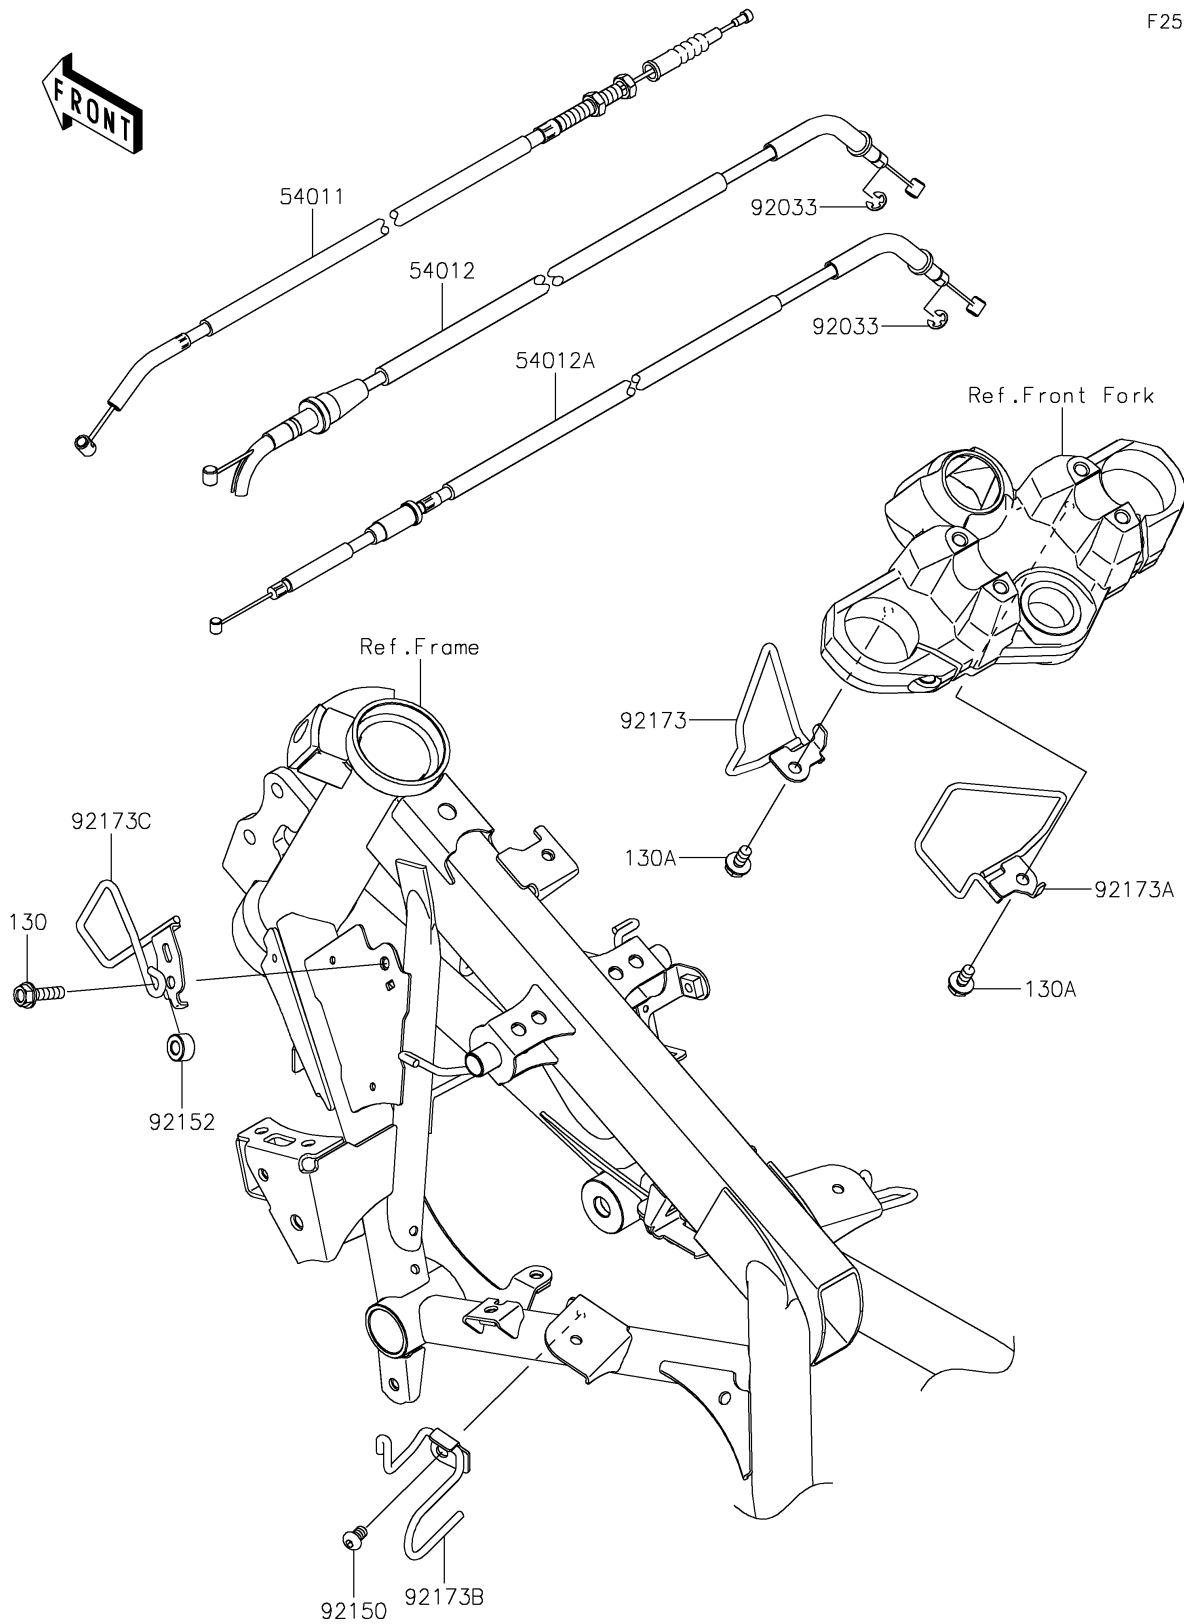

## 2017 Versys-X 300 ABS PARTS DIAGRAM

Cables

F2540

## 2017 Versys-X 300 ABS PARTS LIST

### Cables

ITEM NAME	PART NUMBER	QUANTITY
BOLT-FLANGED,6X22 (Ref # 130)	130BA0622	1
BOLT-FLANGED,6X12 (Ref # 130A)	130BB0612	1
CABLE-CLUTCH (Ref # 54011)	54011-0622	1
CABLE-THROTTLE,OPENING (Ref # 54012)	54012-0650	1
CABLE-THROTTLE,CLOSING (Ref # 54012A)	54012-0651	1
RING-SNAP (Ref # 92033)	92033-0787	1
BOLT,6X10 (Ref # 92150)	92150-1577	1
COLLAR,6.5X14X8 (Ref # 92152)	92152-2352	1
CLAMP,UPP HOLDER,LH (Ref # 92173)	92173-1629	1
CLAMP,UPP HOLDER,RH (Ref # 92173A)	92173-1630	1
CLAMP,THROTTLE CABLE (Ref # 92173B)	92173-1631	1
CLAMP,CLUTCH CABLE (Ref # 92173C)	92173-1813	1