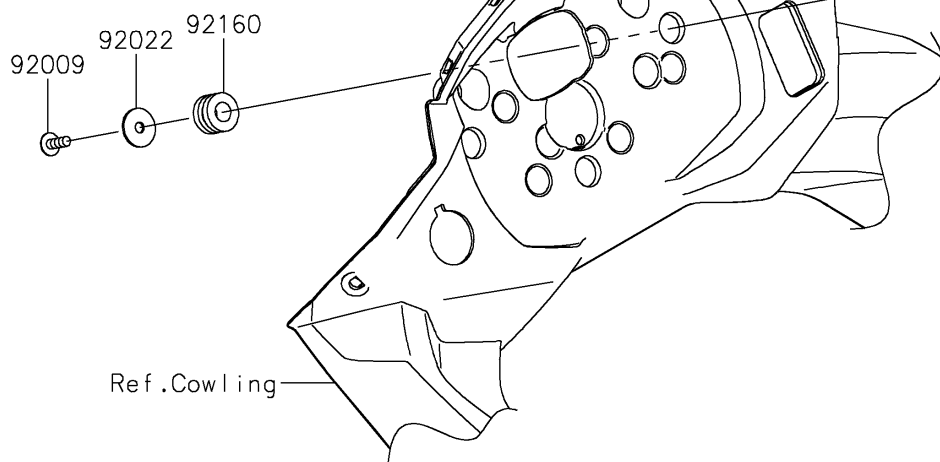

2017 Versys-X 300 ABS PARTS DIAGRAM

Meter(s)

F2530

2017 Versys-X 300 ABS PARTS LIST

Meter(s)

ITEM NAME	PART NUMBER	QUANTITY
COVER,METER,LWR (Ref # 14093)	14093-0513	1
COVER-METER CASE (Ref # 25023)	25023-0143	1
METER-ASSY,COMBINATION,ABS (Ref # 25031)	25031-0739	1
SCREW,TAPPING,5X14 (Ref # 92009)	92009-1197	1
SCREW,TAPPING,3X16 (Ref # 92009A)	92009-1391	1
WASHER,5.5X20X1.2 (Ref # 92022)	92022-1405	1
DAMPER,10X20X12 (Ref # 92160)	92160-1167	1