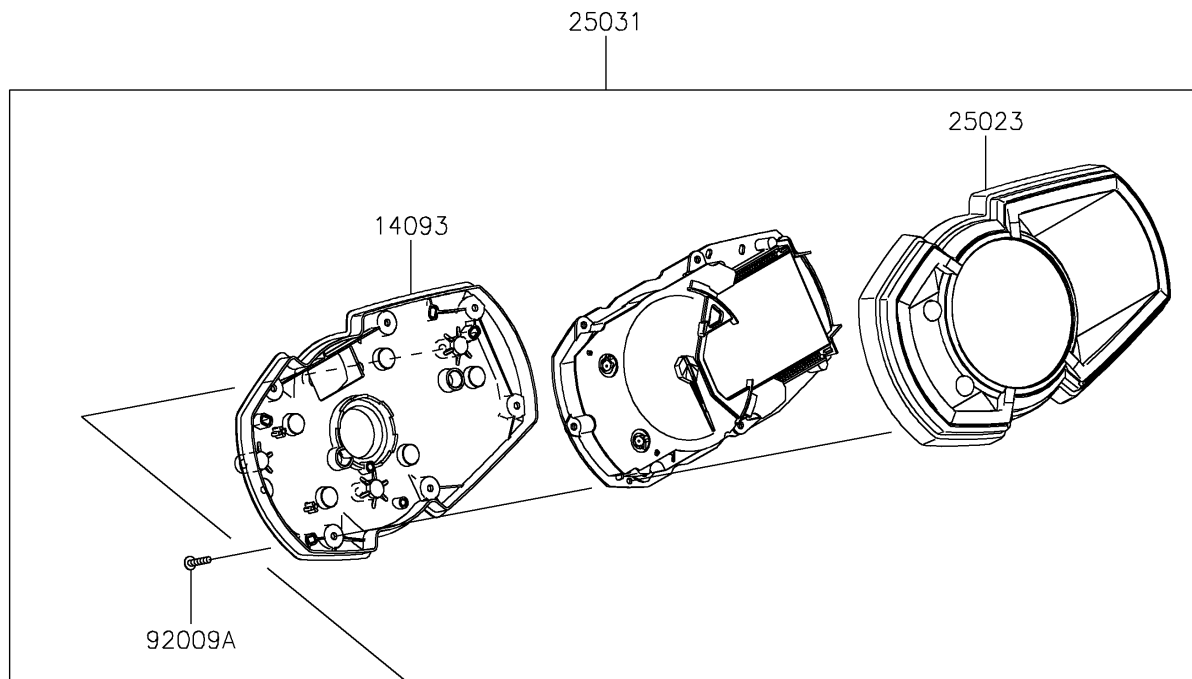

2017 Versys-X 300 ABS PARTS DIAGRAM

Meter(s)

F2530

2017 Versys-X 300 ABS PARTS LIST

Meter(s)

ITEM NAME	PART NUMBER	QUANTITY
COVER,METER,LWR (Ref # 14093)	14093-0513	1
COVER-METER CASE (Ref # 25023)	25023-0143	1
METER-ASSY,COMBINATION,ABS (Ref # 25031)	25031-0739	1
SCREW,TAPPING,5X14 (Ref # 92009)	92009-1197	1
SCREW,TAPPING,3X16 (Ref # 92009A)	92009-1391	1
WASHER,5.5X20X1.2 (Ref # 92022)	92022-1405	1
DAMPER,10X20X12 (Ref # 92160)	92160-1167	1