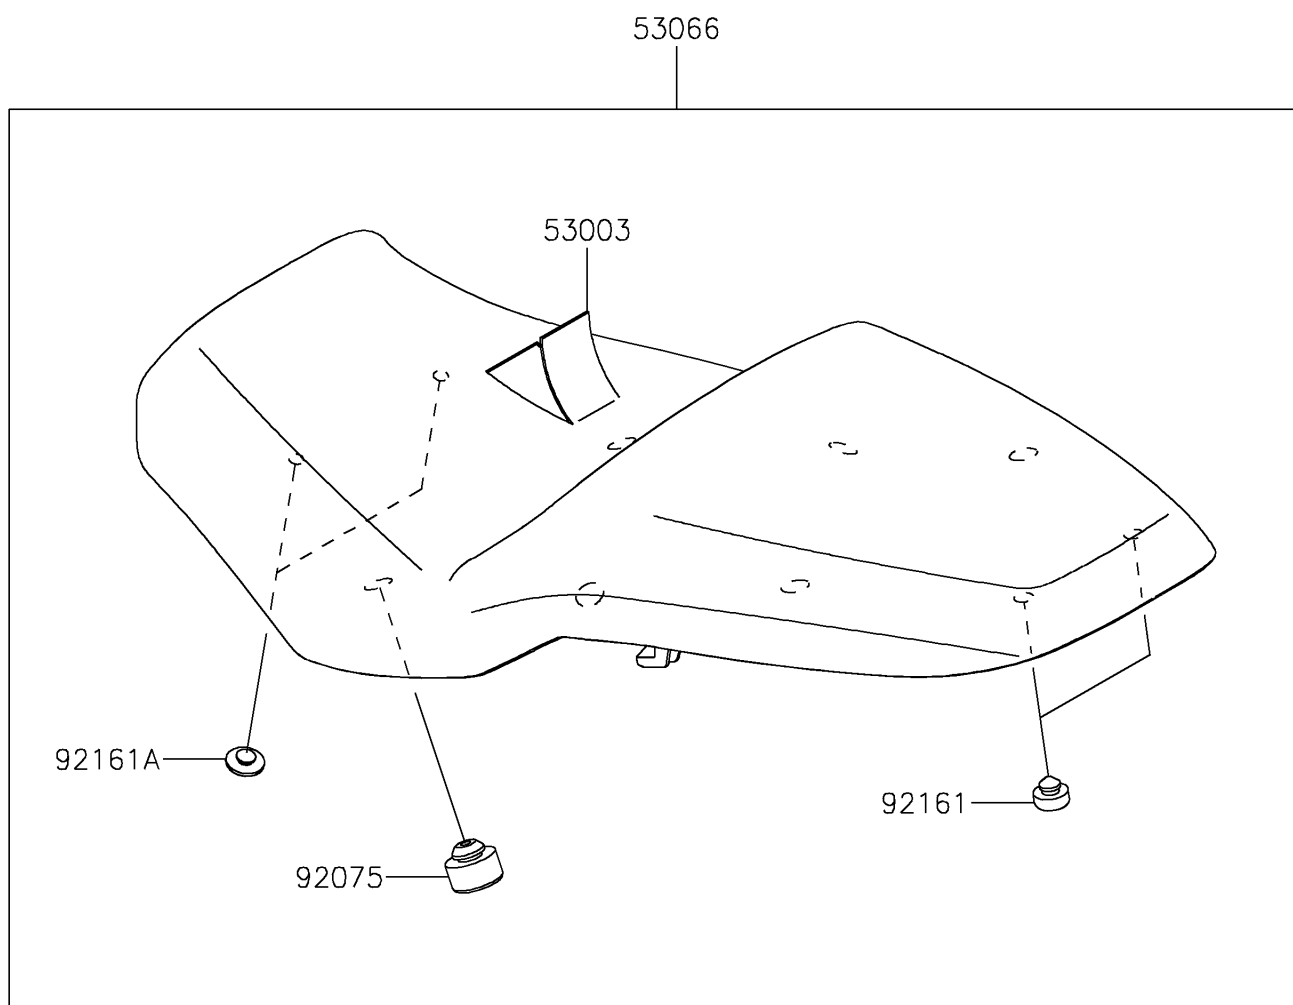

2017 Versys-X 300 ABS PARTS DIAGRAM

Seat

F2510

2017 Versys-X 300 ABS PARTS LIST

Seat

ITEM NAME	PART NUMBER	QUANTITY
LEATHER,BLACK (Ref # 53003)	53003-0439-MA	1
SEAT-ASSY,BLACK (Ref # 53066)	53066-0547-MA	1
DAMPER (Ref # 92075)	92075-015	1
DAMPER,10X20X8 (Ref # 92161)	92161-0855	1
DAMPER,8X22X10 (Ref # 92161A)	92161-1685	1