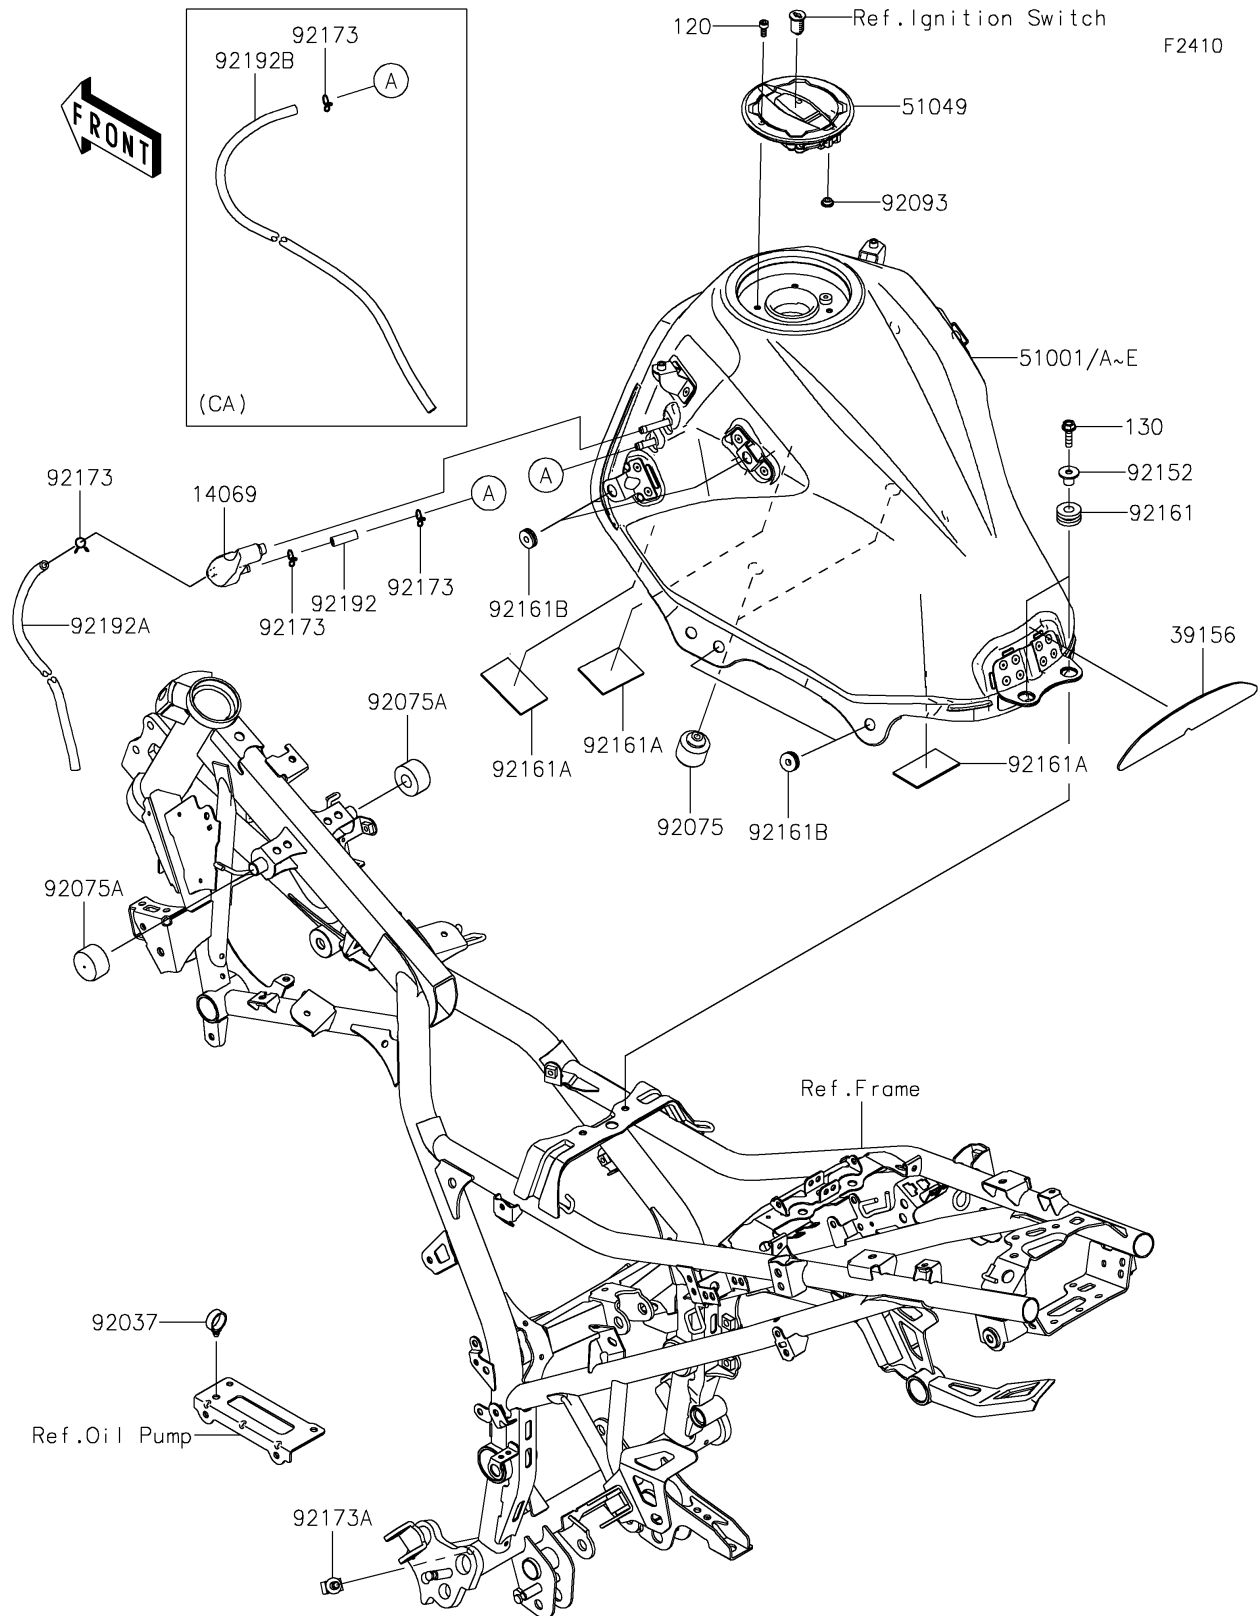

2017 Versys-X 300 ABS PARTS DIAGRAM

Fuel Tank

2017 Versys-X 300 ABS PARTS LIST

Fuel Tank

ITEM NAME	PART NUMBER	QUANTITY
BOLT-SOCKET,5X12 (Ref # 120)	120CA0512	1
BOLT-FLANGED,6X22 (Ref # 130)	130BA0622	1
BREATHER (Ref # 14069)	14069-0011	1
PAD,34X210X2 (Ref # 39156)	39156-2210	1
TANK-COMP-FUEL,M.G.GRAY (Ref # 51001B)	51001-0843-45W	1
TANK-COMP-FUEL,C.L.GREEN (Ref # 51001C)	51001-0843-51P	1
CAP-TANK (Ref # 51049)	51049-0735	1
CLAMP,HOSE (Ref # 92037)	92037-1827	1
DAMPER (Ref # 92075)	92075-1002	1
DAMPER,FUEL TANK,FR (Ref # 92075A)	92075-1115	1
SEAL,FUEL TANK CAP (Ref # 92093)	92093-1030	1
COLLAR,6.5X10X13.1 (Ref # 92152)	92152-0332	1
DAMPER,10X24X12 (Ref # 92161)	92161-0927	1
DAMPER (Ref # 92161A)	92161-1883	1
DAMPER,6X19X5.6 (Ref # 92161B)	92161-1911	1
CLAMP (Ref # 92173)	92173-0049	2
CLAMP,12MM DIA. (Ref # 92173A)	92173-0736	1
TUBE,5X9X26 (Ref # 92192)	92192-0910	1
TUBE,5X9X1040 (Ref # 92192A)	92192-1732	1
TUBE,5X9X1060 (Ref # 92192B)	92192-1733	1