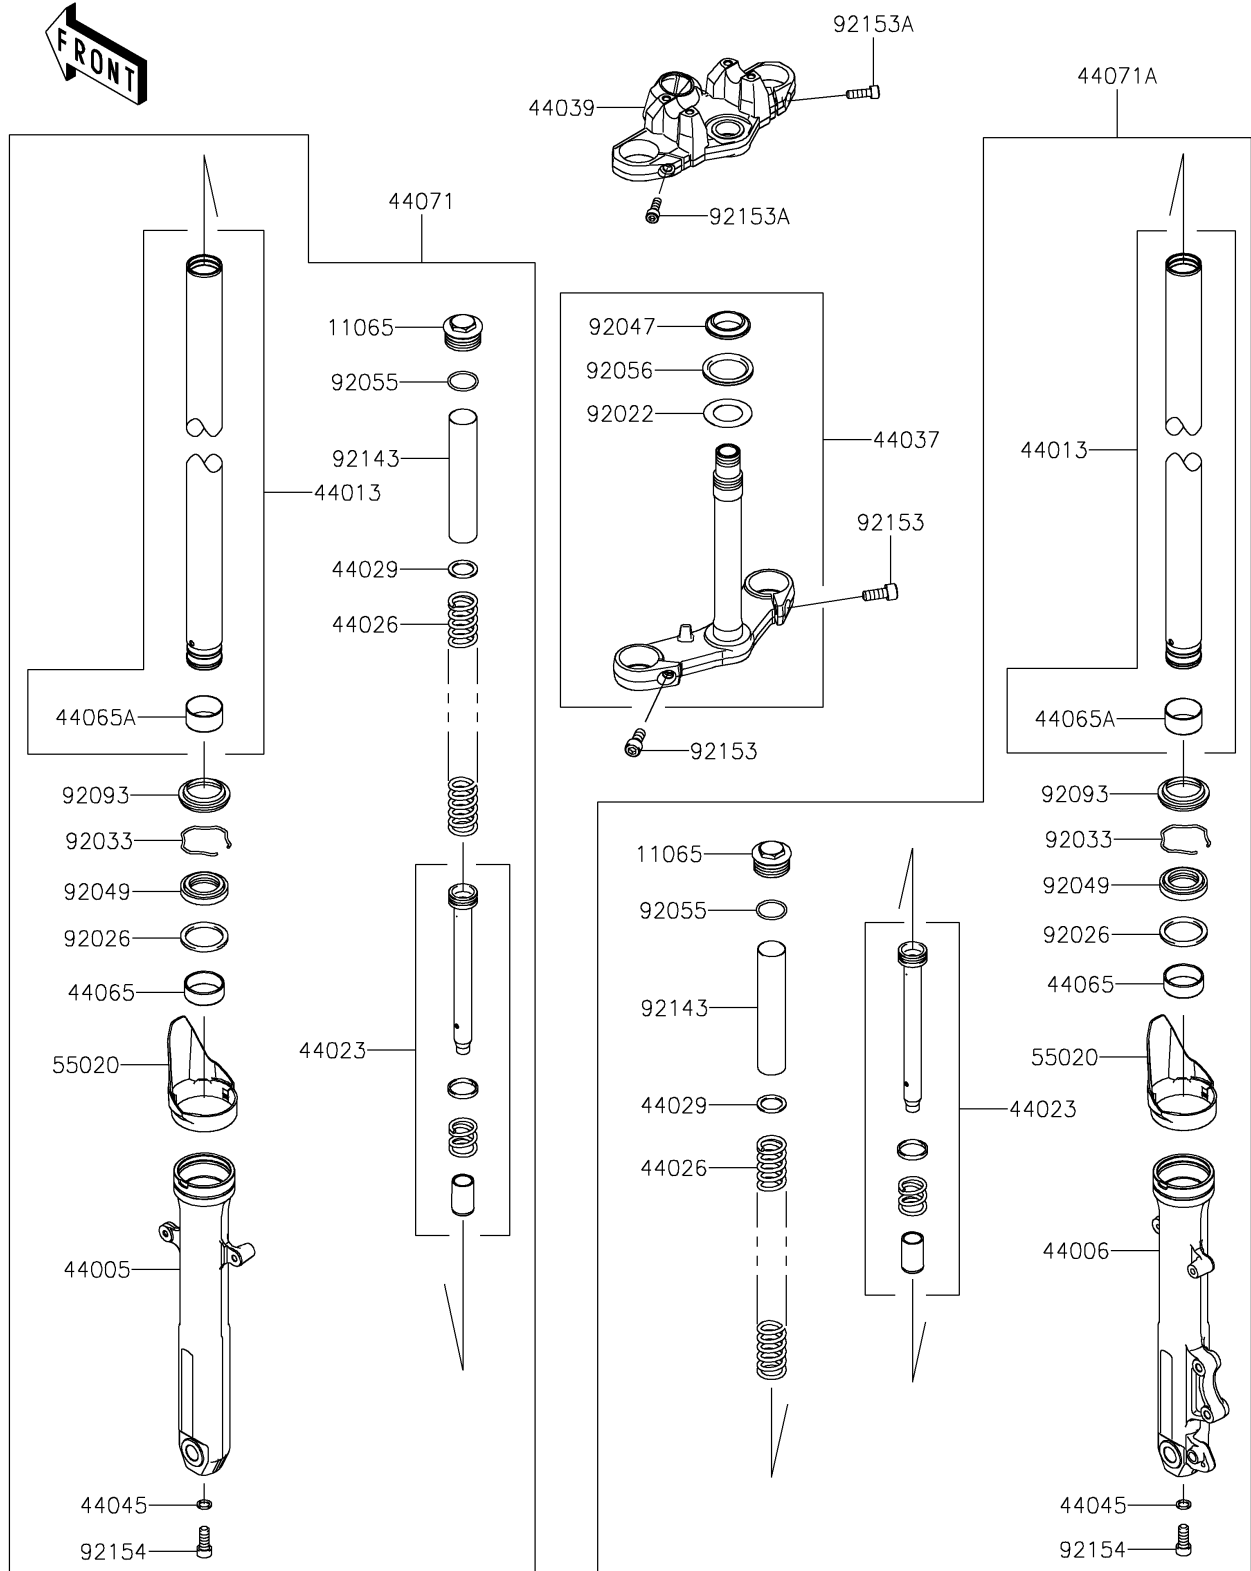

2017 Versys-X 300 ABS PARTS DIAGRAM

Front Fork

F2340

2017 Versys-X 300 ABS PARTS LIST

Front Fork

ITEM NAME	PART NUMBER	QUANTITY
CAP (Ref # 11065)	11065-0997	1
PIPE-LEFT FORK OUTER,F.S.BLACK (Ref # 44005)	44005-0117-18R	1
PIPE-RIGHT FORK OUTER,F.S.BLK (Ref # 44006)	44006-0114-18R	1
PIPE-FORK INNER (Ref # 44013)	44013-0305	1
CYLINDER-SET-FORK (Ref # 44023)	44023-0140	1
SPRING-FRONT FORK (Ref # 44026)	44026-0210	1
SEAT-FORK SPRING (Ref # 44029)	44029-1131	1
HOLDER-FORK UNDER,F.BLACK (Ref # 44037)	44037-0171-21	1
HOLDER-FORK UPPER,F.S.BLACK (Ref # 44039)	44039-0169-18R	1
GASKET,FORK CYLINDER BOLT (Ref # 44045)	44045-051	1
BUSHING-FRONT FORK,GUIDE (Ref # 44065)	44065-0030	1
BUSHING-FRONT FORK (Ref # 44065A)	44065-0036	1
DAMPER-ASSY,FORK,LH,F.S.BLACK (Ref # 44071)	44071-1306-18R	1
DAMPER-ASSY,FORK,RH,F.S.BLACK (Ref # 44071A)	44071-1307-18R	1
GUARD (Ref # 55020)	55020-1996	1
WASHER,30.5X50X0.6 (Ref # 92022)	92022-231	1
SPACER,FORK OUTER (Ref # 92026)	92026-1276	1
RING-SNAP (Ref # 92033)	92033-1222	1
RACE,STEERING STEM BEARING (Ref # 92047)	92047-012	1
SEAL-OIL (Ref # 92049)	92049-0125	1
RING-O,FORK TOP (Ref # 92055)	92055-1420	1
SEAL-OIL,STEERING STEM (Ref # 92056)	92056-003	1
SEAL,DUST (Ref # 92093)	92093-0035	1
COLLAR,FORK,L=150 (Ref # 92143)	92143-1251	1
BOLT,SOCKET,10X25 (Ref # 92153)	92153-0301	1
BOLT,SOCKET,8X25 (Ref # 92153A)	92153-1625	1
BOLT (Ref # 92154)	92154-2551	1