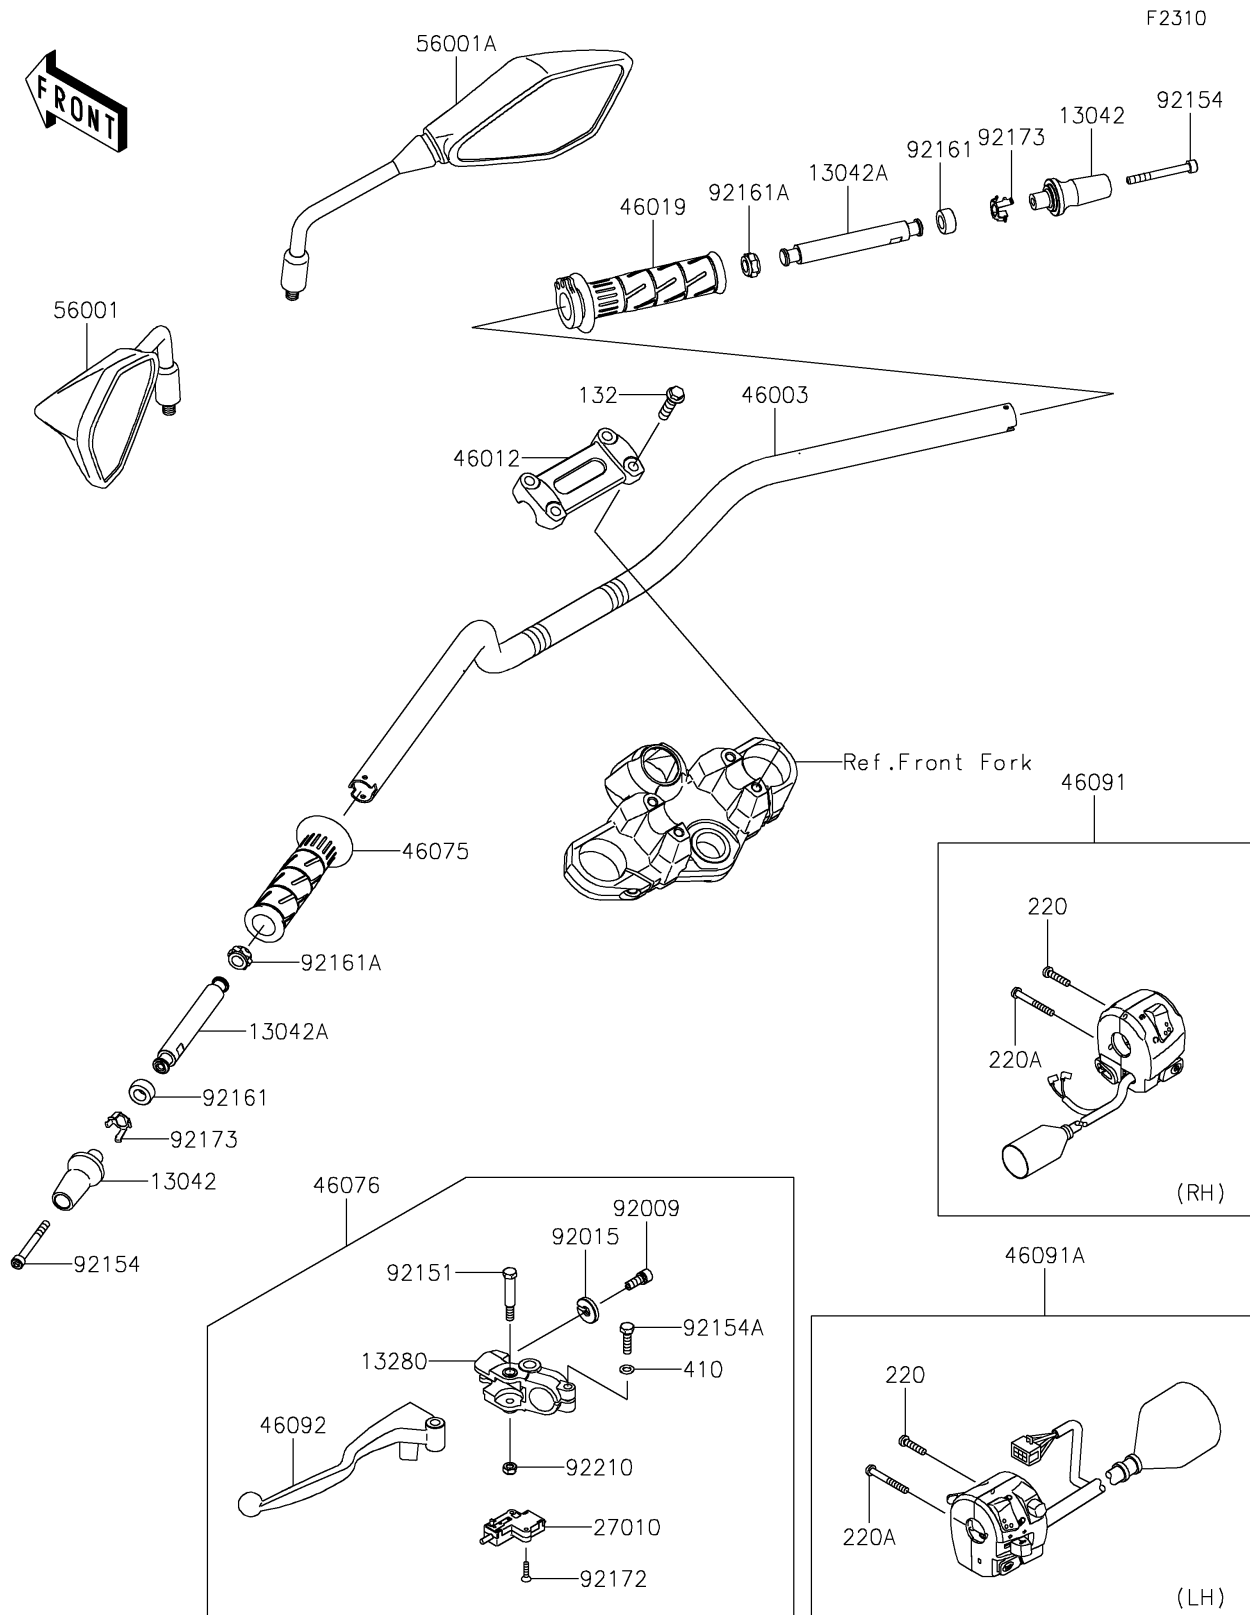

2017 Versys-X 300 ABS PARTS DIAGRAM

Handlebar

2017 Versys-X 300 ABS PARTS LIST

Handlebar

ITEM NAME	PART NUMBER	QUANTITY
WEIGHT,HANDLE,OUTER (Ref # 13042)	13042-0742	1
WEIGHT,HANDLE,INNER (Ref # 13042A)	13042-0761	1
BOLT-FLANGED-SMALL,8X30 (Ref # 132)	132BC0830	1
HOLDER,CLUTCH LEVER (Ref # 13280)	13280-0105	1
SCREW-PAN-CROS,5X22 (Ref # 220)	220AB0522	1
SCREW-PAN-CROS,5X40 (Ref # 220A)	220AB0540	1
SWITCH,CLUTCH (Ref # 27010)	27010-0729	1
WASHER-PLAIN-SMALL,6MM (Ref # 410)	410AB0600	1
HANDLE,F.S.BLACK (Ref # 46003)	46003-0696-18R	1
HOLDER-HANDLE,UPP,F.S.BLACK (Ref # 46012)	46012-0010-18R	1
GRIP-ASSY,THROTTLE (Ref # 46019)	46019-0060	1
GRIP,HANDLE,LH (Ref # 46075)	46075-0564	1
LEVER-ASSY-GRIP,CLUTCH (Ref # 46076)	46076-0143	1
HOUSING-ASSY-CONTROL,RH (Ref # 46091)	46091-0352	1
HOUSING-ASSY-CONTROL,LH (Ref # 46091A)	46091-0353	1
LEVER-GRIP,CLUTCH (Ref # 46092)	46092-0571	1
MIRROR-ASSY,LH (Ref # 56001)	56001-0299	1
MIRROR-ASSY,RH (Ref # 56001A)	56001-0300	1
SCREW,CABLE ADJUST,8MM,BLACK (Ref # 92009)	92009-1134	1
NUT,CABLE ADJUST LOCK,8MM,BLK (Ref # 92015)	92015-1197	1
BOLT,LEVER SET (Ref # 92151)	92151-1986	1
BOLT,SOCKET,6X55 (Ref # 92154)	92154-1299	1
BOLT,UPSET,6X22 (Ref # 92154A)	92154-1422	1
DAMPER (Ref # 92161)	92161-1926	1
DAMPER,10X16X10,INNER (Ref # 92161A)	92161-1930	1
SCREW,3X16 (Ref # 92172)	92172-0788	1
CLAMP,WEIGHT (Ref # 92173)	92173-1386	1
NUT,LOCK,6MM (Ref # 92210)	92210-0006	1