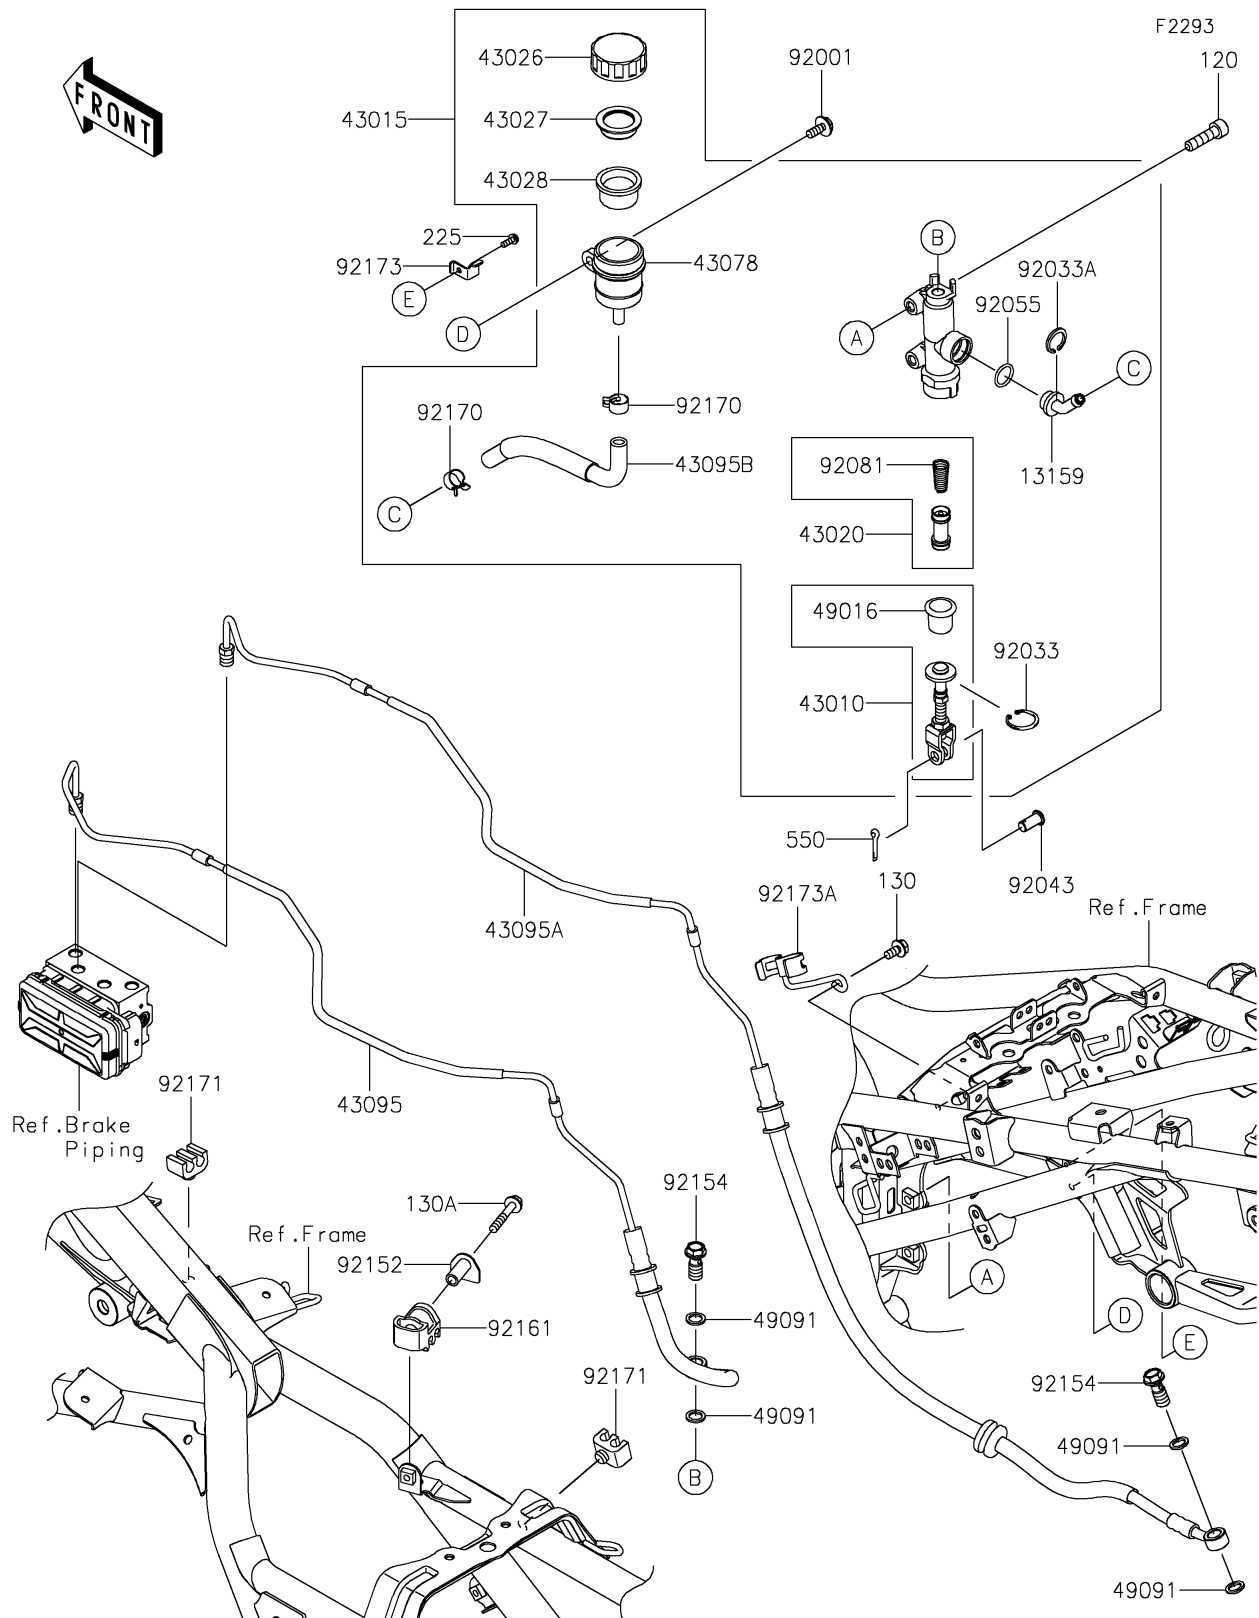

2017 Versys-X 300 ABS PARTS DIAGRAM

Rear Master Cylinder

2017 Versys-X 300 ABS PARTS LIST

Rear Master Cylinder

ITEM NAME	PART NUMBER	QUANTITY
BOLT-SOCKET,8X30 (Ref # 120)	120CA0830	1
BOLT-FLANGED,6X12 (Ref # 130)	130BA0612	1
BOLT-FLANGED,6X35 (Ref # 130A)	130BA0635	1
CONNECTOR (Ref # 13159)	13159-0008	1
SCREW-PAN-WSP-CROS,4X12 (Ref # 225)	225AB0412	1
ROD-ASSY-BRAKE (Ref # 43010)	43010-0021	1
CYLINDER-ASSY-MASTER,RR (Ref # 43015)	43015-0656	1
PISTON-COMP-BRAKE (Ref # 43020)	43020-0023	1
CAP-BRAKE (Ref # 43026)	43026-0009	1
PLATE-DIAPHRAGM (Ref # 43027)	43027-1053	1
DIAPHRAGM (Ref # 43028)	43028-1065	1
RESERVOIR (Ref # 43078)	43078-0040	1
HOSE-BRAKE,RR M/CYL.-ABS UNIT (Ref # 43095)	43095-1443	1
HOSE-BRAKE,ABS UNIT-RR CAL. (Ref # 43095A)	43095-1444	1
HOSE-BRAKE,RR (Ref # 43095B)	43095-1449	1
COVER-SEAL,BRAKE PISTON (Ref # 49016)	49016-1103	1
WASHER-SEAL,10.1X14.5X1.5 (Ref # 49091)	49091-0001	1
PIN-COTTER,2.0X15 (Ref # 550)	550AA2015	1
BOLT,W/P,6X16 (Ref # 92001)	92001-1860	1
RING-SNAP,20.9X24.6X1.2 (Ref # 92033)	92033-0079	1
RING-SNAP,20.5MM (Ref # 92033A)	92033-1186	1
PIN,8X17 (Ref # 92043)	92043-0104	1
RING-O,14.8X2.4 (Ref # 92055)	92055-0741	1
SPRING,MASTER CYLINDER (Ref # 92081)	92081-1737	1
COLLAR,6.8X10X24.2 (Ref # 92152)	92152-2313	1
BOLT,BANJO,10X23 (Ref # 92154)	92154-2560	1
DAMPER,BRAKE PIPE (Ref # 92161)	92161-0347	1
CLAMP,HOSE (Ref # 92170)	92170-1091	1
CLAMP (Ref # 92171)	92171-0818	1

2017 Versys-X 300 ABS PARTS LIST

Rear Master Cylinder

ITEM NAME	PART NUMBER	QUANTITY
CLAMP,RESERVOIR TANK CAP (Ref # 92173)	92173-0028	1
CLAMP,OUTER TUBE,LWR (Ref # 92173A)	92173-1672	1