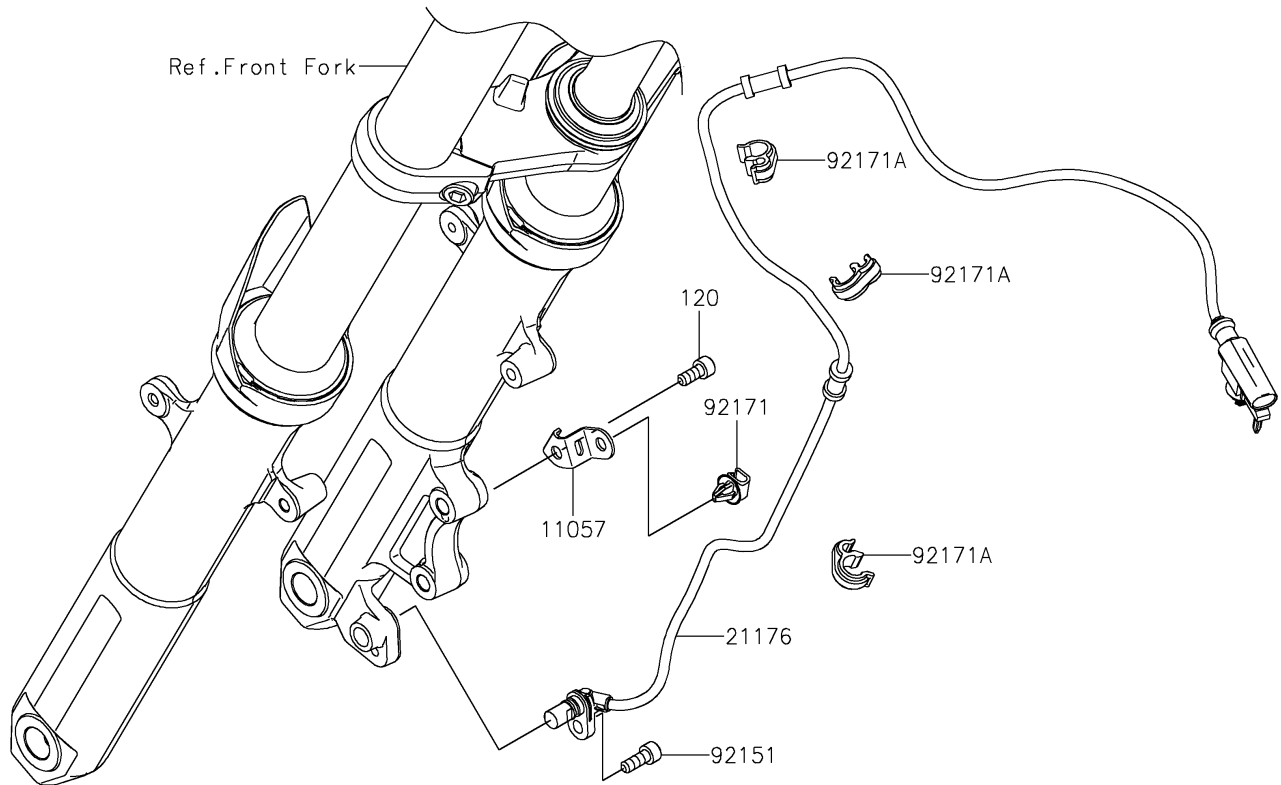

2017 Versys-X 300 ABS PARTS DIAGRAM

Front Master Cylinder

2017 Versys-X 300 ABS PARTS LIST

Front Master Cylinder

ITEM NAME	PART NUMBER	QUANTITY
BRACKET,FORK OUTER TUBE,LWR (Ref # 11057)	11057-0628	1
BOLT-SOCKET,6X14 (Ref # 120)	120CA0614	1
SENSOR,SPEED,FR (Ref # 21176)	21176-0842	1
SWITCH,BRAKE (Ref # 27010)	27010-0762	1
CYLINDER-ASSY-MASTER,FR (Ref # 43015)	43015-0731	1
PISTON-COMP-BRAKE (Ref # 43020)	43020-0022	1
STOPPER-BRAKE,PISTON (Ref # 43022)	43022-1010	1
CAP-BRAKE (Ref # 43026)	43026-1082	1
PLATE-DIAPHRAGM (Ref # 43027)	43027-1057	1
DIAPHRAGM (Ref # 43028)	43028-1061	1
HOLDER-BRAKE,MASTER CYLINDER (Ref # 43034)	43034-1016	1
LEVER-GRIP,FRONT BRAKE (Ref # 46092)	46092-1203	1
COVER-SEAL,MASTER CYLINDER (Ref # 49016)	49016-1044	1
BOLT,FRONT BRAKE LEVER (Ref # 92001)	92001-1728	1
BOLT,SCREW,4X12 (Ref # 92002)	92002-1323	1
BOLT (Ref # 92002A)	92002-1894	1
SCREW,4MM (Ref # 92009)	92009-1458	1
NUT,FLANGED,6MM,BLACK (Ref # 92015)	92015-1233	1
BOLT (Ref # 92151)	92151-1166	1
CLAMP (Ref # 92171)	92171-0640	1
CLAMP,BRAKE HOSE (Ref # 92171A)	92171-1819	1