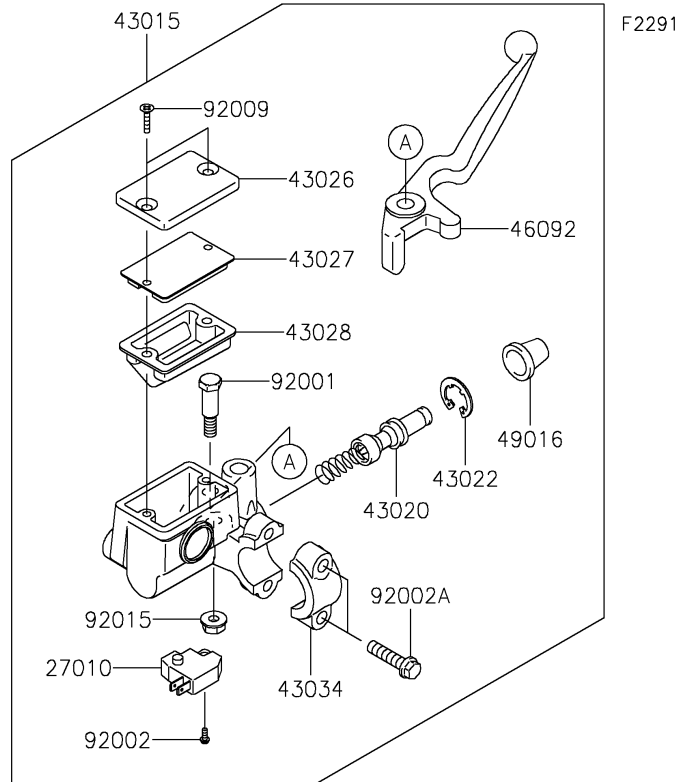

2017 Versys-X 300 ABS PARTS DIAGRAM

Front Master Cylinder

2017 Versys-X 300 ABS PARTS LIST

Front Master Cylinder

ITEM NAME	PART NUMBER	QUANTITY
BRACKET,FORK OUTER TUBE,LWR (Ref # 11057)	11057-0628	1
BOLT-SOCKET,6X14 (Ref # 120)	120CA0614	1
SENSOR,SPEED,FR (Ref # 21176)	21176-0842	1
SWITCH,BRAKE (Ref # 27010)	27010-0762	1
CYLINDER-ASSY-MASTER,FR (Ref # 43015)	43015-0731	1
PISTON-COMP-BRAKE (Ref # 43020)	43020-0022	1
STOPPER-BRAKE,PISTON (Ref # 43022)	43022-1010	1
CAP-BRAKE (Ref # 43026)	43026-1082	1
PLATE-DIAPHRAGM (Ref # 43027)	43027-1057	1
DIAPHRAGM (Ref # 43028)	43028-1061	1
HOLDER-BRAKE,MASTER CYLINDER (Ref # 43034)	43034-1016	1
LEVER-GRIP,FRONT BRAKE (Ref # 46092)	46092-1203	1
COVER-SEAL,MASTER CYLINDER (Ref # 49016)	49016-1044	1
BOLT,FRONT BRAKE LEVER (Ref # 92001)	92001-1728	1
BOLT,SCREW,4X12 (Ref # 92002)	92002-1323	1
BOLT (Ref # 92002A)	92002-1894	1
SCREW,4MM (Ref # 92009)	92009-1458	1
NUT,FLANGED,6MM,BLACK (Ref # 92015)	92015-1233	1
BOLT (Ref # 92151)	92151-1166	1
CLAMP (Ref # 92171)	92171-0640	1
CLAMP,BRAKE HOSE (Ref # 92171A)	92171-1819	1