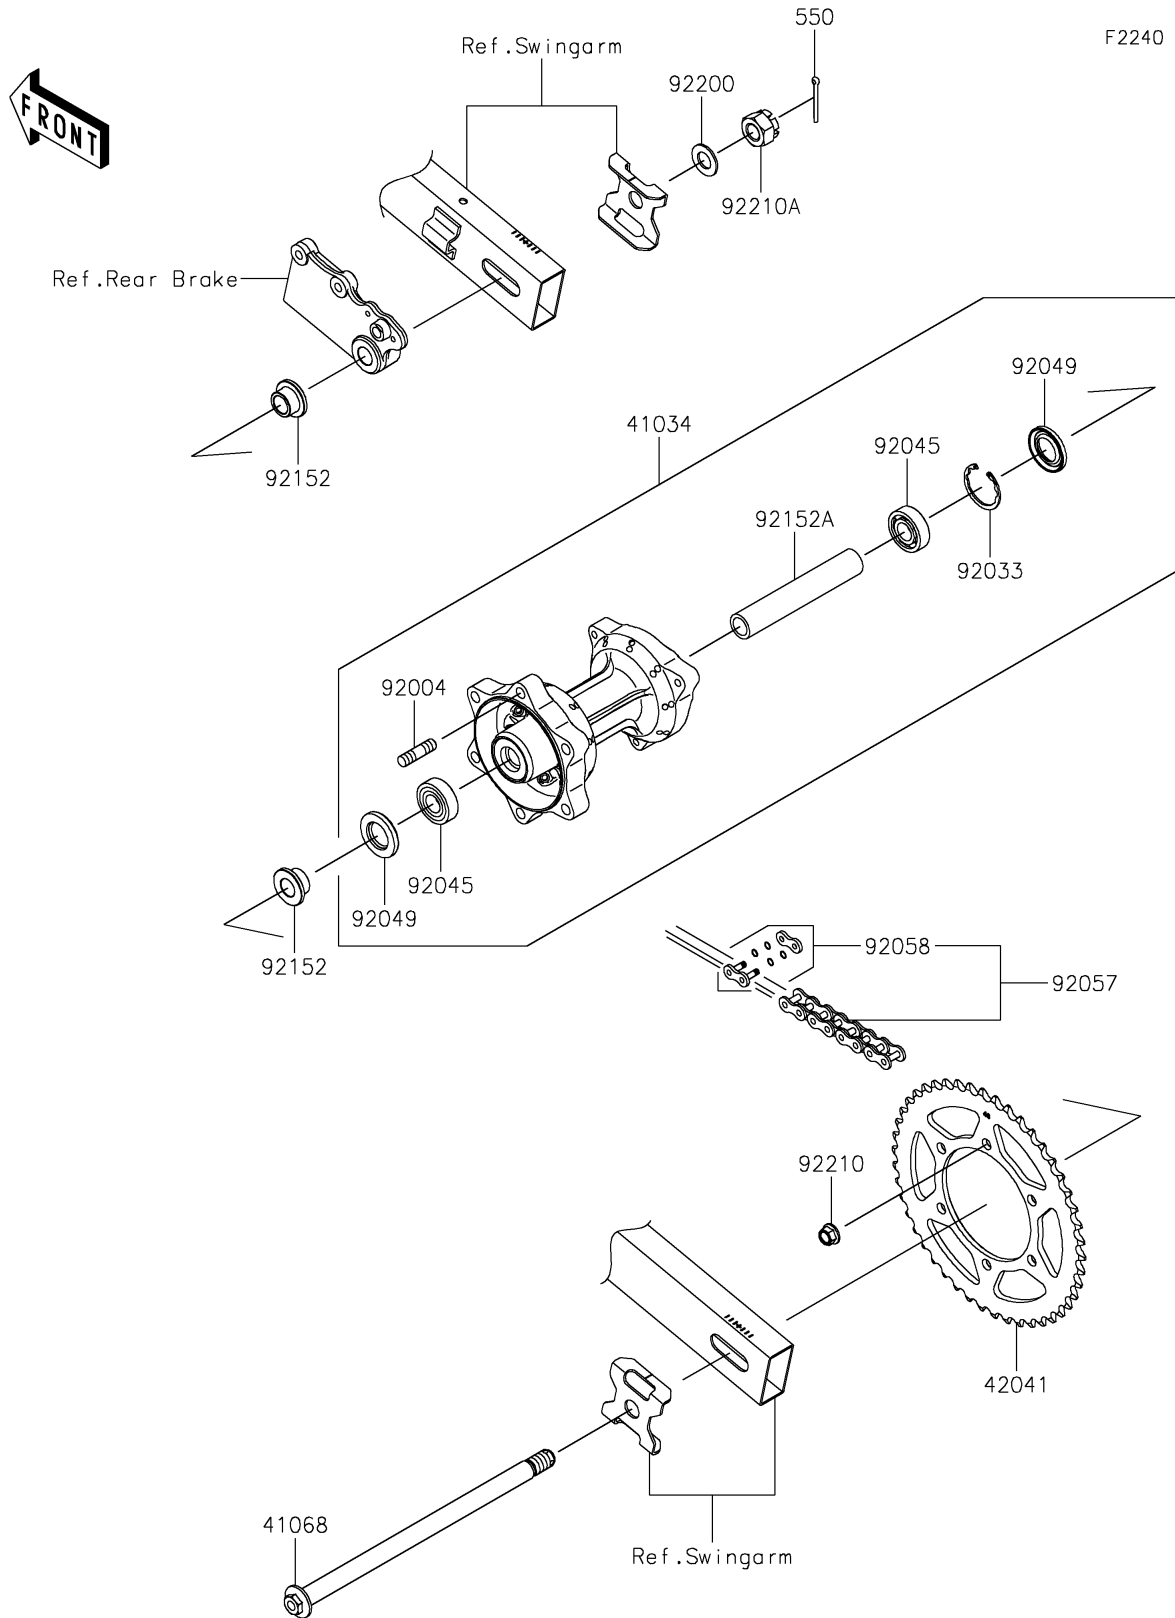

## 2017 Versys-X 300 ABS PARTS DIAGRAM

Rear Hub

## 2017 Versys-X 300 ABS PARTS LIST

Rear Hub

ITEM NAME	PART NUMBER	QUANTITY
DRUM-ASSY,RR BRAKE,P.SILVER (Ref # 41034)	41034-0588-458	1
AXLE,RR,17X312 (Ref # 41068)	41068-0624	1
SPROCKET-HUB,46T (Ref # 42041)	42041-0120	1
PIN-COTTER,4.0X35 (Ref # 550)	550AA4035	1
STUD,10X19 (Ref # 92004)	92004-0048	1
RING-SNAP,40MM (Ref # 92033)	92033-1040	1
BEARING-BALL,17X40X12 (Ref # 92045)	92045-0732	1
SEAL-OIL (Ref # 92049)	92049-0794	1
CHAIN,DRIVE,EK520RM/3DX112L (Ref # 92057)	92057-0647	1
JOINT-CHAIN (Ref # 92058)	92058-0037	1
COLLAR,17X24X16 (Ref # 92152)	92152-2292	1
COLLAR,17.1X24X141 (Ref # 92152A)	92152-2317	1
WASHER,16.2X30X2.0 (Ref # 92200)	92200-1842	1
NUT,LOCK,FLANGED,10MM (Ref # 92210)	92210-0276	1
NUT,CASTLE,16MM (Ref # 92210A)	92210-1171	1