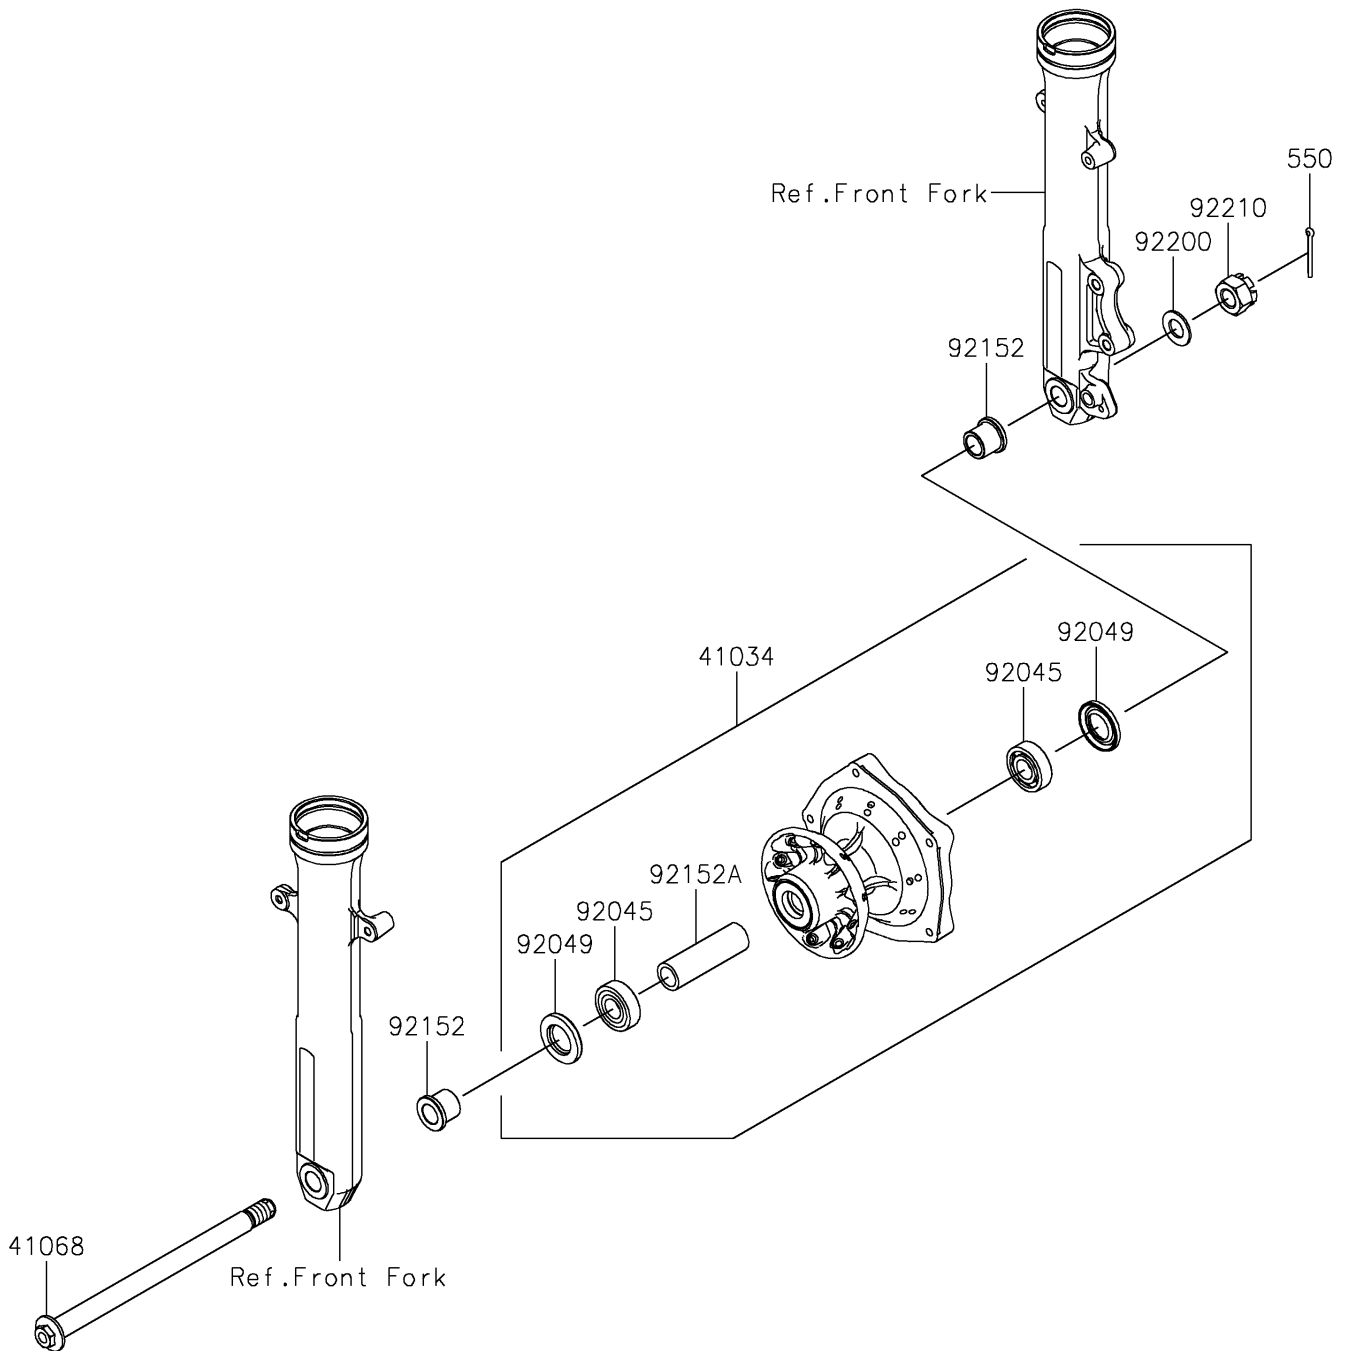

2017 Versys-X 300 ABS PARTS DIAGRAM

Front Hub

F2230

2017 Versys-X 300 ABS PARTS LIST

Front Hub

ITEM NAME	PART NUMBER	QUANTITY
DRUM-ASSY,FR BRAKE,P.SILVER (Ref # 41034)	41034-0587-458	1
AXLE,FR,17X249 (Ref # 41068)	41068-0623	1
PIN-COTTER,4.0X35 (Ref # 550)	550AA4035	1
BEARING-BALL,17X40X12 (Ref # 92045)	92045-0732	1
SEAL-OIL (Ref # 92049)	92049-0794	1
COLLAR,17X24X23 (Ref # 92152)	92152-2290	1
COLLAR (Ref # 92152A)	92152-2291	1
WASHER,16.2X30X2.0 (Ref # 92200)	92200-1842	1
NUT,CASTLE,16MM (Ref # 92210)	92210-1171	1