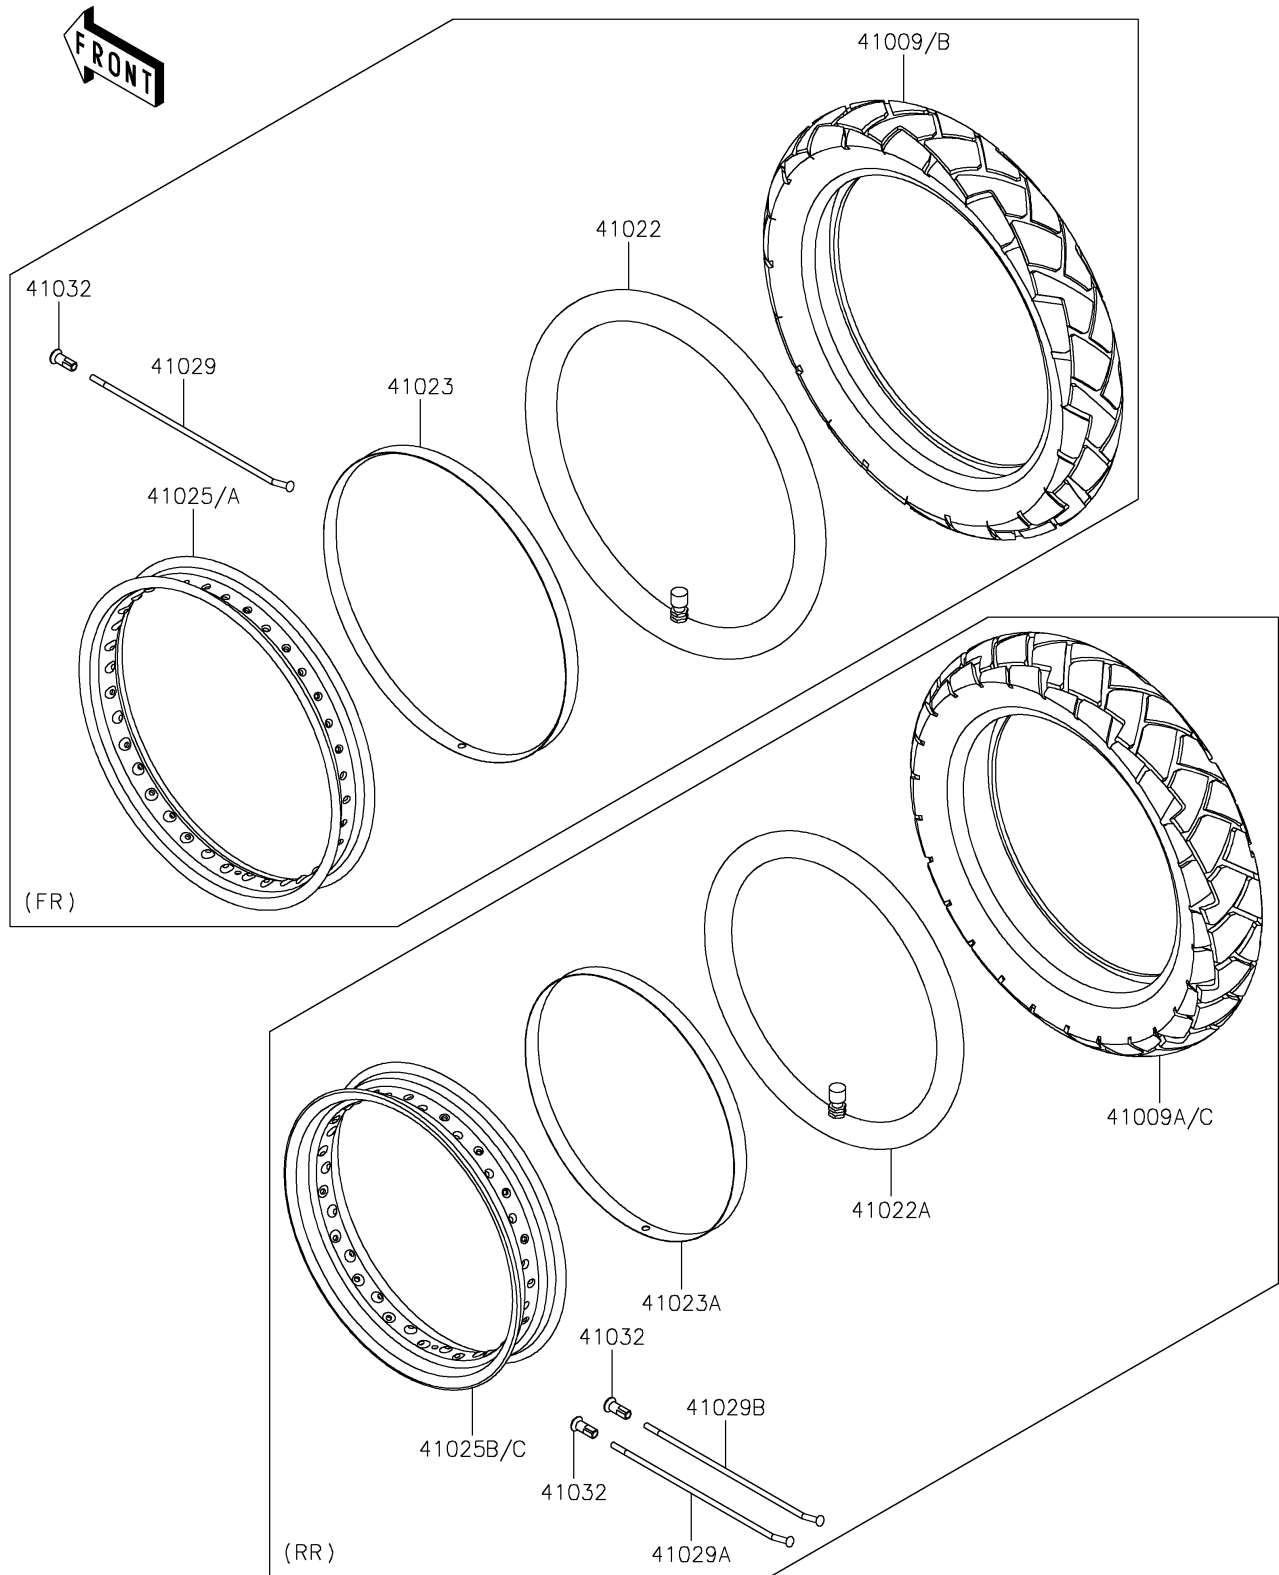

2017 Versys-X 300 ABS PARTS DIAGRAM

Wheels/Tires

F2210

2017 Versys-X 300 ABS PARTS LIST

Wheels/Tires

ITEM NAME	PART NUMBER	QUANTITY
TIRE,FR,100/90-19 57S,GP-210F (Ref # 41009)	41009-0705	1
TIRE,RR,130/80-17 65S,GP-210R (Ref # 41009A)	41009-0706	1
TUBE-TIRE,FR,100/90-19(IRC) (Ref # 41022)	41022-0103	1
TUBE-TIRE,RR,130/80-17(IRC) (Ref # 41022A)	41022-0104	1
BAND-RIM,FR,25-19J (Ref # 41023)	41023-0038	1
BAND-RIM,RR,25-17J (Ref # 41023A)	41023-0039	1
RIM,FR,2.15X19,SILVER (Ref # 41025)	41025-0373-WA	1
RIM,RR,3.00X17,SILVER (Ref # 41025B)	41025-0374-WA	1
SPOKE-INNER,196X164.5D (Ref # 41029)	41029-0087	1
SPOKE-INNER,175X163.5D (Ref # 41029A)	41029-0088	1
SPOKE-INNER,172X159D (Ref # 41029B)	41029-0089	1
NIPPLE-SPOKE (Ref # 41032)	41032-0005	1