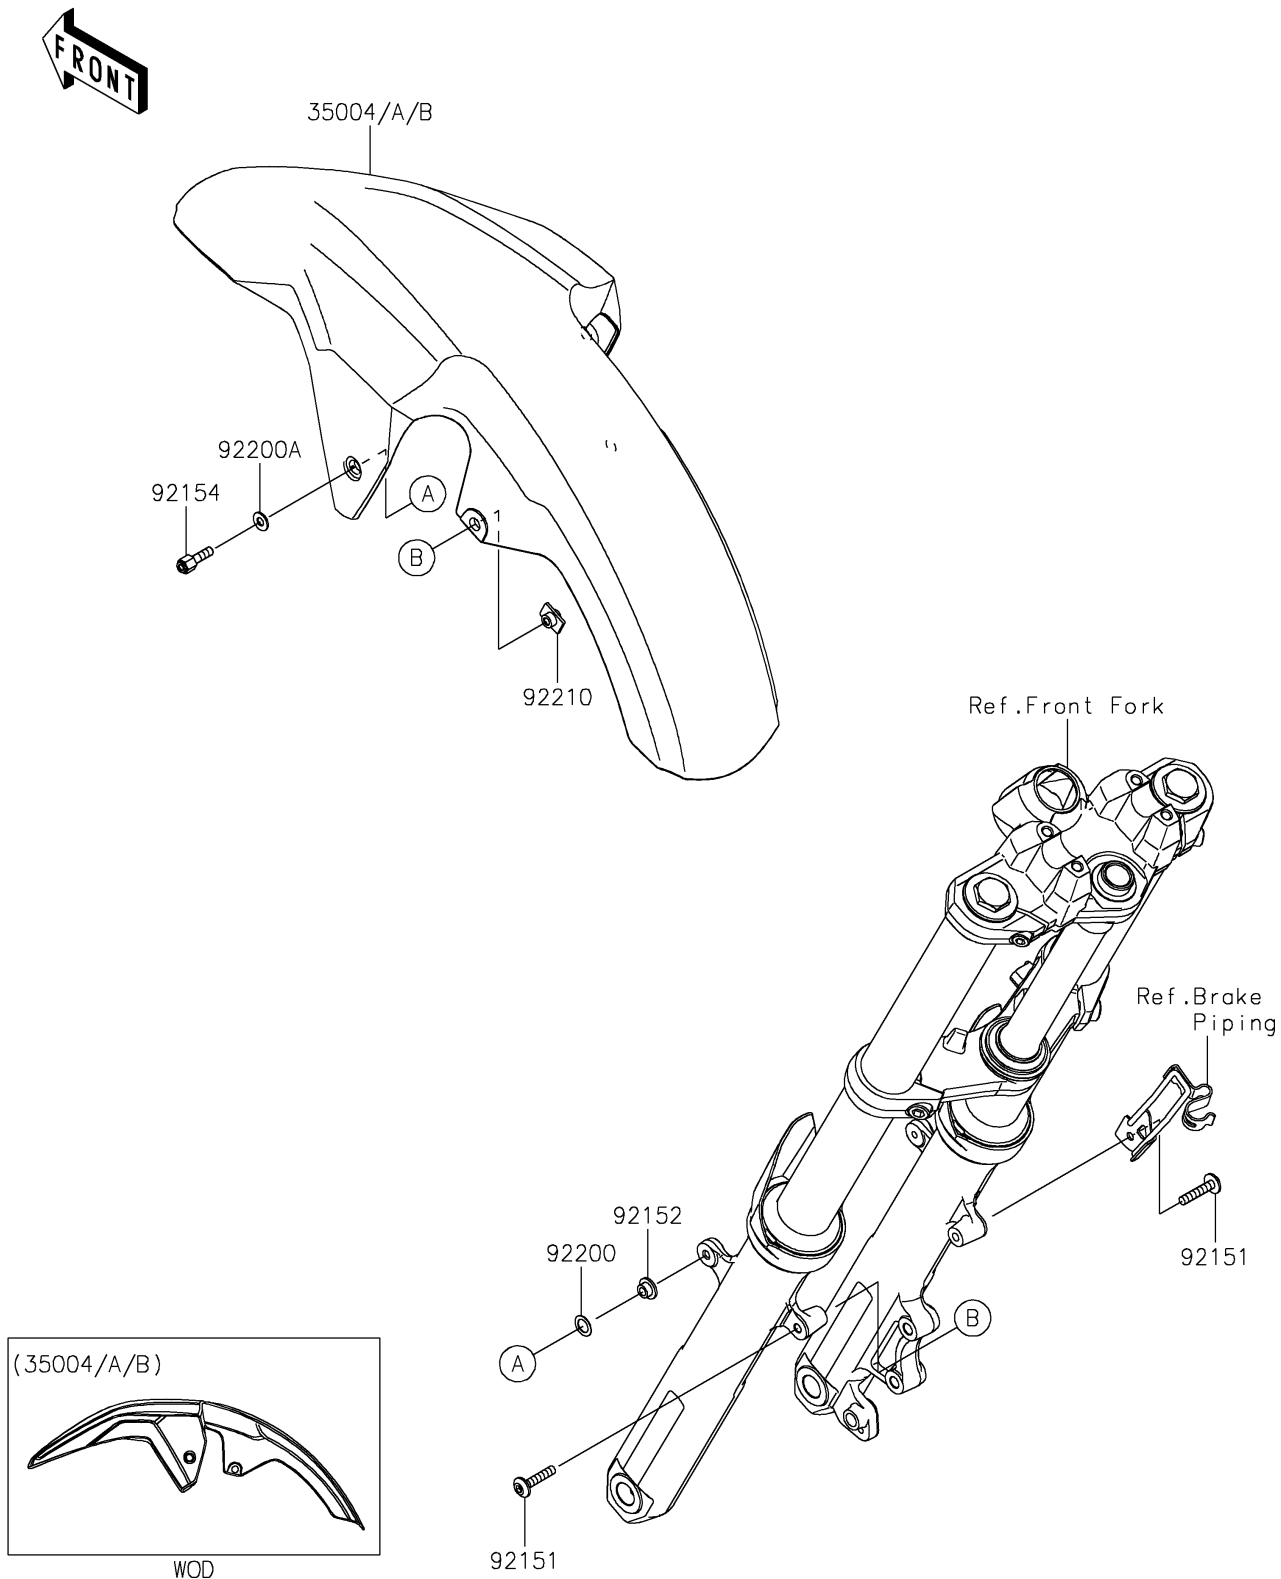

2017 Versys-X 300 ABS PARTS DIAGRAM

Front Fender(s)

F2171

2017 Versys-X 300 ABS PARTS LIST

Front Fender(s)

ITEM NAME	PART NUMBER	QUANTITY
FENDER-FRONT,F.EBONY (Ref # 35004)	35004-0363-45L	1
BOLT,SOCKET,6X30 (Ref # 92151)	92151-1605	1
COLLAR,6.2X16X6.6 (Ref # 92152)	92152-2348	1
BOLT,6X20 (Ref # 92154)	92154-2739	1
WASHER,10.4X15.9X0.5 (Ref # 92200)	92200-0157	1
WASHER,6.5X14X1.2 (Ref # 92200A)	92200-0964	1
NUT,6MM (Ref # 92210)	92210-1564	1