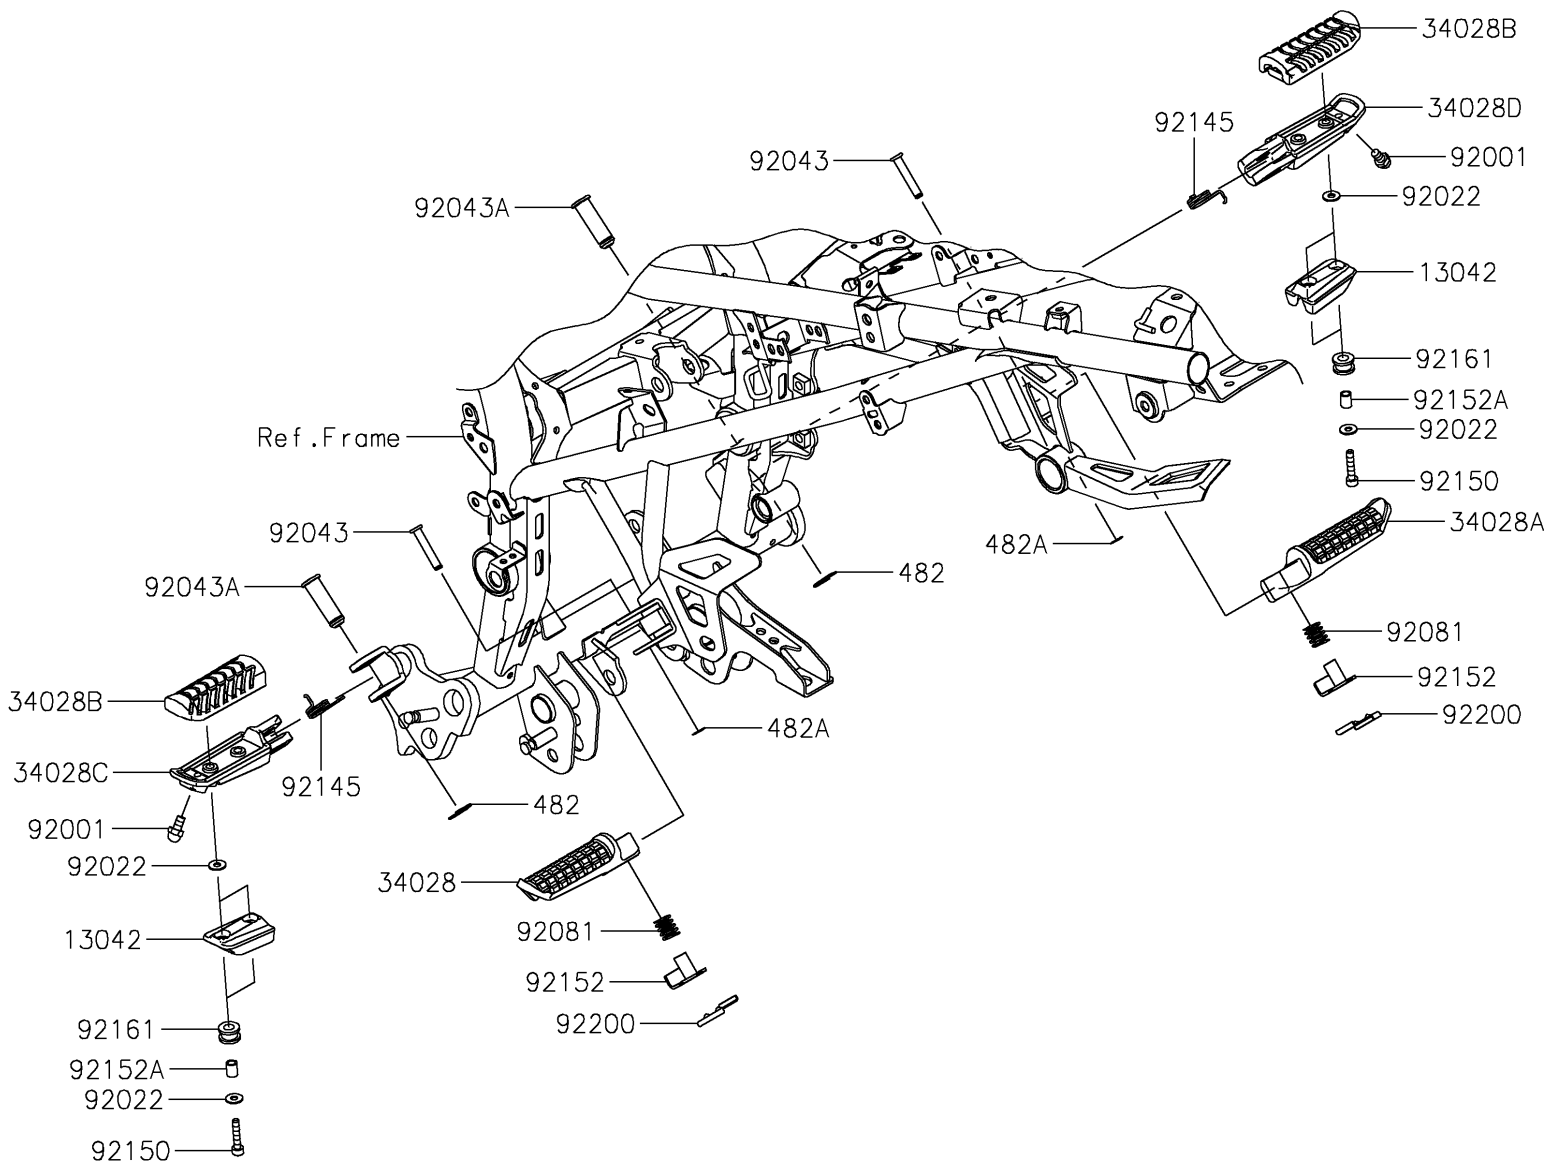

2017 Versys-X 300 ABS PARTS DIAGRAM

Footrests

F2160

2017 Versys-X 300 ABS PARTS LIST

Footrests

ITEM NAME	PART NUMBER	QUANTITY
WEIGHT,STEP (Ref # 13042)	13042-0759	1
STEP,RR,LH (Ref # 34028)	34028-0334	1
STEP,RR,RH (Ref # 34028A)	34028-0335	1
STEP,RUBBER (Ref # 34028B)	34028-0349	1
STEP,FR,LH (Ref # 34028C)	34028-0350	1
STEP,FR,RH (Ref # 34028D)	34028-0351	1
CIRCLIP-TYPE-E,10MM (Ref # 482)	482EA0100	1
CIRCLIP-TYPE-E (Ref # 482A)	482EA5000	1
BOLT,BANK SENSOR (Ref # 92001)	92001-1905	1
WASHER,5.2X13X1 (Ref # 92022)	92022-1380	1
PIN,5X31.8 (Ref # 92043)	92043-0907	1
PIN,12X39 (Ref # 92043A)	92043-0924	1
SPRING,STEP,RR (Ref # 92081)	92081-1612	1
SPRING,STEP RETURN (Ref # 92145)	92145-0723	1
BOLT,SOCKET,5X25 (Ref # 92150)	92150-1684	1
COLLAR,STEP (Ref # 92152)	92152-0658	1
COLLAR,5.6X8X10.5 (Ref # 92152A)	92152-1545	1
DAMPER,8X16X10 (Ref # 92161)	92161-1935	1
WASHER (Ref # 92200)	92200-1892	1