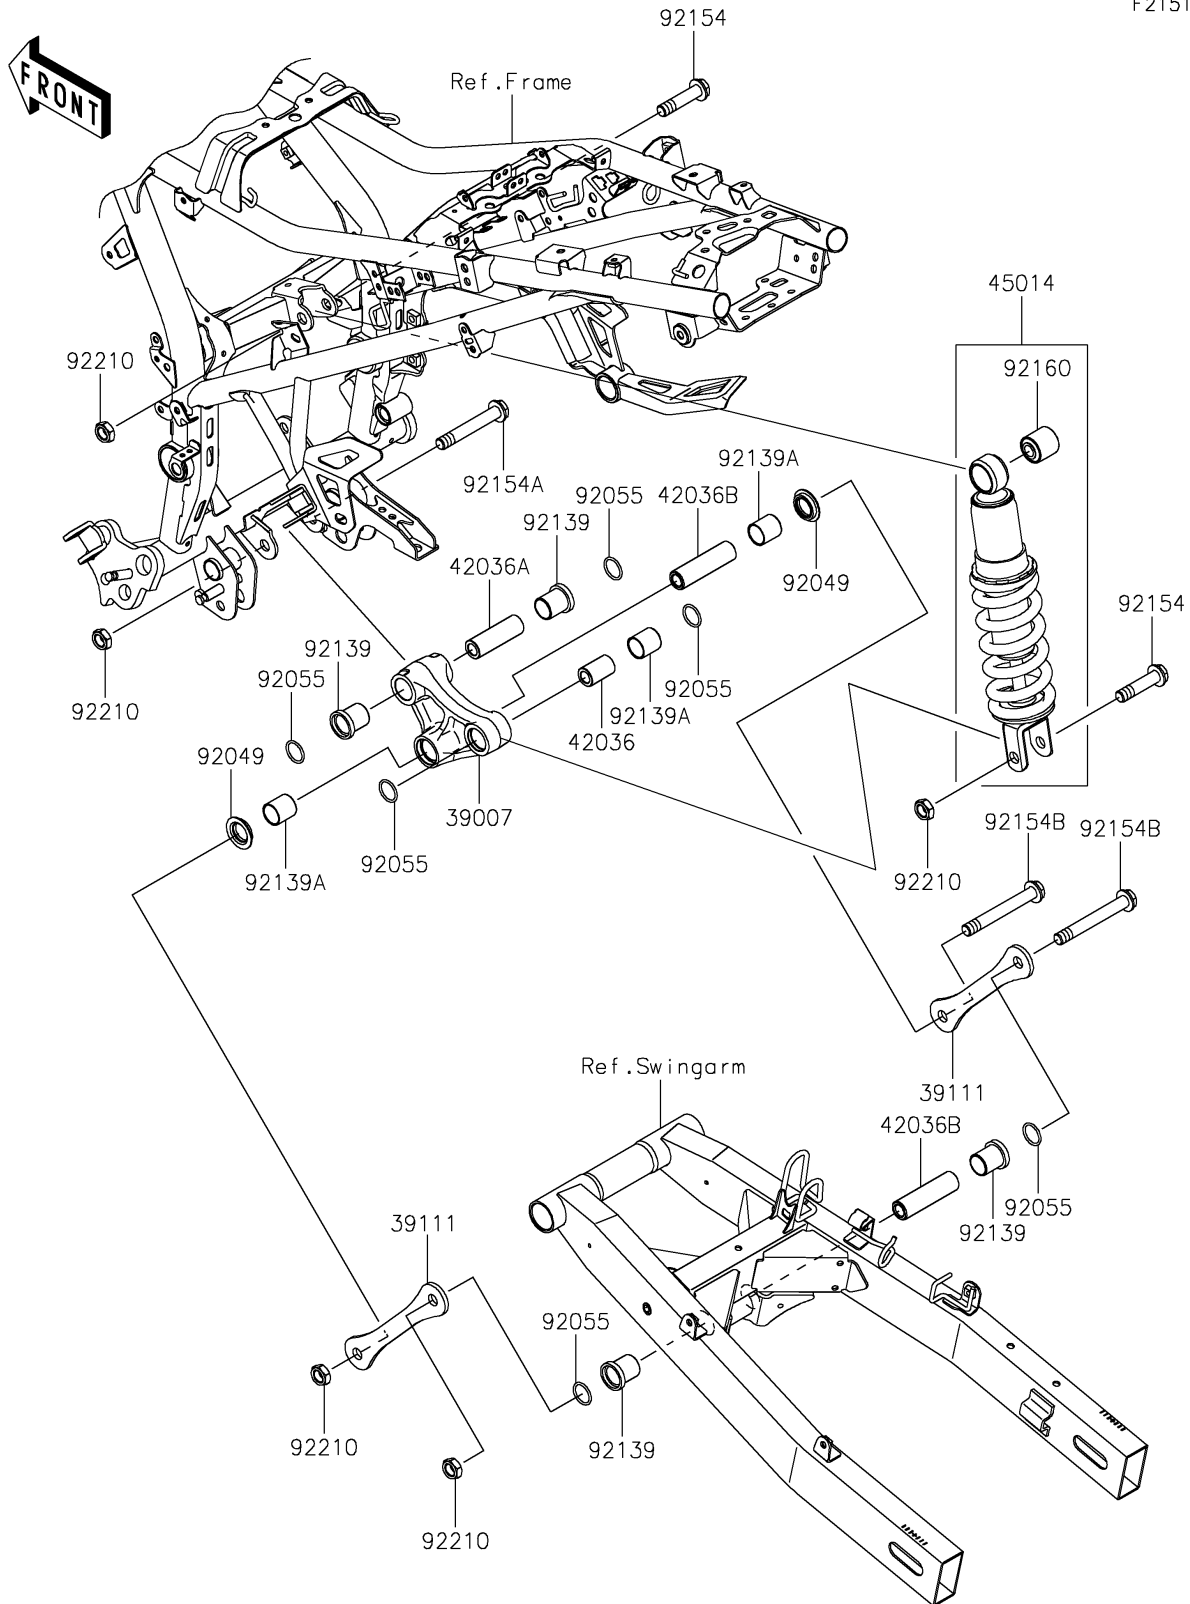

2017 Versys-X 300 ABS PARTS DIAGRAM

Suspension/Shock Absorber

F2151

2017 Versys-X 300 ABS PARTS LIST

Suspension/Shock Absorber

ITEM NAME	PART NUMBER	QUANTITY
ARM-SUSP (Ref # 39007)	39007-0407	1
ROD-TIE,SUSPENSION (Ref # 39111)	39111-0349	1
SLEEVE,12.1X20X32 (Ref # 42036)	42036-1077	1
SLEEVE,ARM,FR (Ref # 42036A)	42036-1078	1
SLEEVE,12.1X20X74 (Ref # 42036B)	42036-1102	1
SHOCKABSORBER,BLACK+BLK (Ref # 45014)	45014-0580-37S	1
SEAL-OIL,ARM (Ref # 92049)	92049-1109	1
RING-O,19.8X2.2 (Ref # 92055)	92055-0732	1
BUSHING,20X23X29 (Ref # 92139)	92139-0890	1
BUSHING,20X23X24 (Ref # 92139A)	92139-0940	1
BOLT,FLANGED,12X51 (Ref # 92154)	92154-2510	1
BOLT,FLANGED,12X79 (Ref # 92154A)	92154-2511	1
BOLT,FLANGED,12X93 (Ref # 92154B)	92154-2512	1
DAMPER,SHOCKABSORBER (Ref # 92160)	92160-1161	1
NUT,LOCK,12MM (Ref # 92210)	92210-1247	1