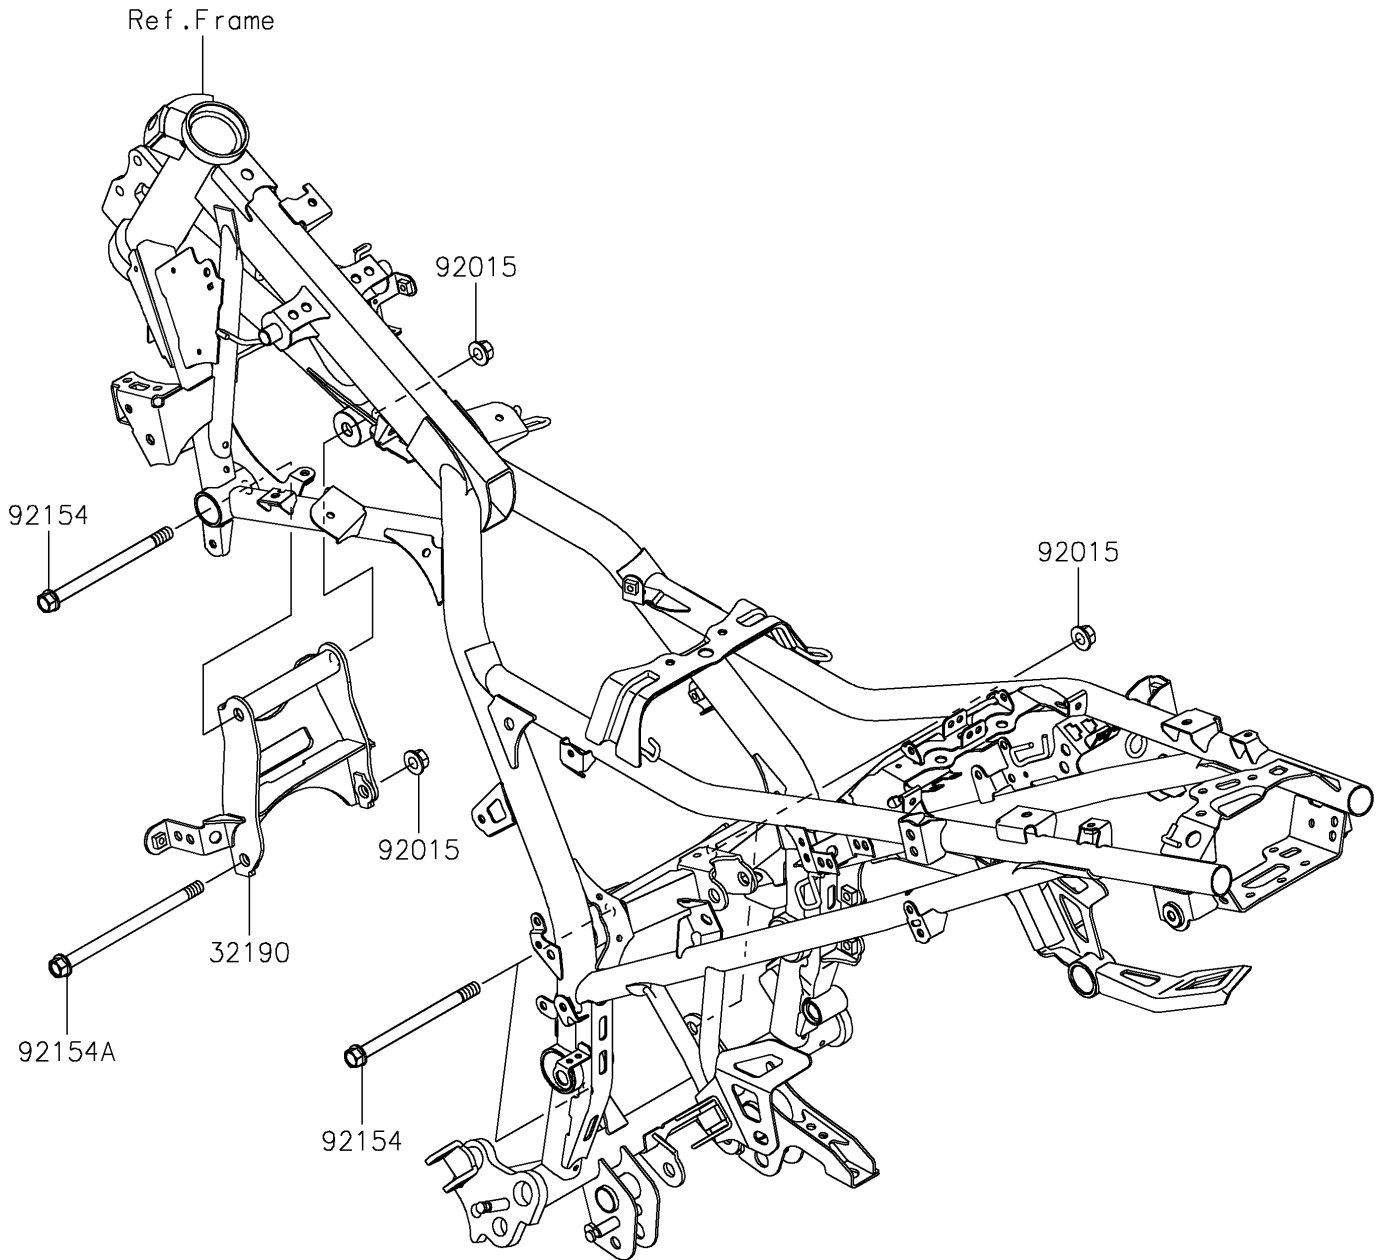

2018 VERSYS®-X 300 ABS PARTS DIAGRAM

Engine Mount

F2122

2018 VERSYS®-X 300 ABS PARTS LIST

Engine Mount

ITEM NAME	PART NUMBER	QUANTITY
BRACKET-ENGINE (Ref # 32190)	32190-0740	1
NUT,FLANGED,10MM (Ref # 92015)	92015-1415	4
BOLT,FLANGED,10X135 (Ref # 92154)	92154-0359	3
BOLT (Ref # 92154A)	92154-2509	1