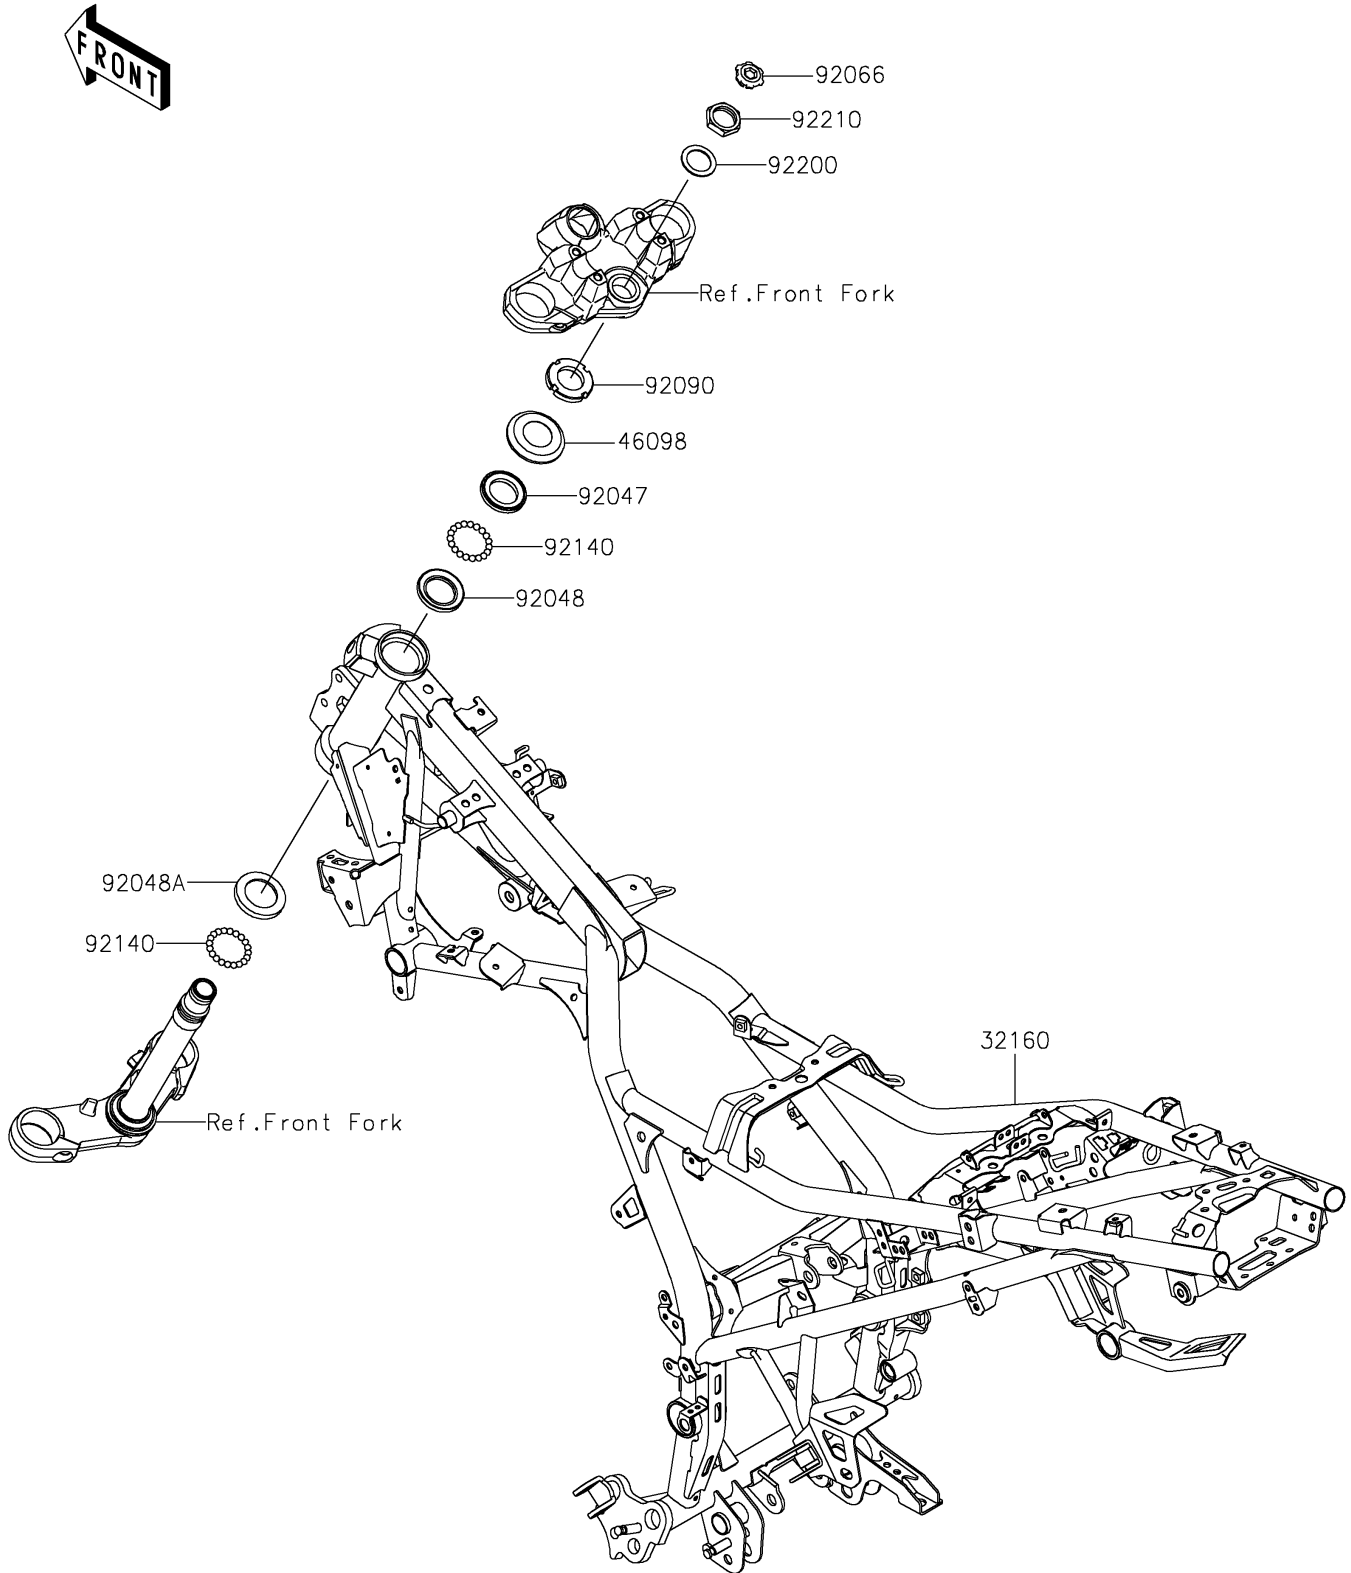

## 2017 Versys-X 300 ABS PARTS DIAGRAM

Frame

F2120

## 2017 Versys-X 300 ABS PARTS LIST

Frame

| ITEM NAME                                 | PART NUMBER    | QUANTITY |
|---|----------------|----------|
| FRAME-COMP,F.S.BLACK (Ref # 32160)        | 32160-0966-18R | 1        |
| CAP,STEERING STEM (Ref # 46098)           | 46098-016      | 1        |
| RACE,STEERING STEM BEARING (Ref # 92047)  | 92047-011      | 1        |
| RACE,STEERING STEM BEARING (Ref # 92048)  | 92048-006      | 1        |
| RACE,STEERING STEM BEARING (Ref # 92048A) | 92048-008      | 1        |
| PLUG (Ref # 92066)                        | 92066-0785     | 1        |
| NUT,30MM (Ref # 92090)                    | 92090-007      | 1        |
| BALL,6.35MM (Ref # 92140)                 | 92140-0008     | 1        |
| WASHER,25.5X36X1.6 (Ref # 92200)          | 92200-1858     | 1        |
| NUT,25MM (Ref # 92210)                    | 92210-0858     | 1        |