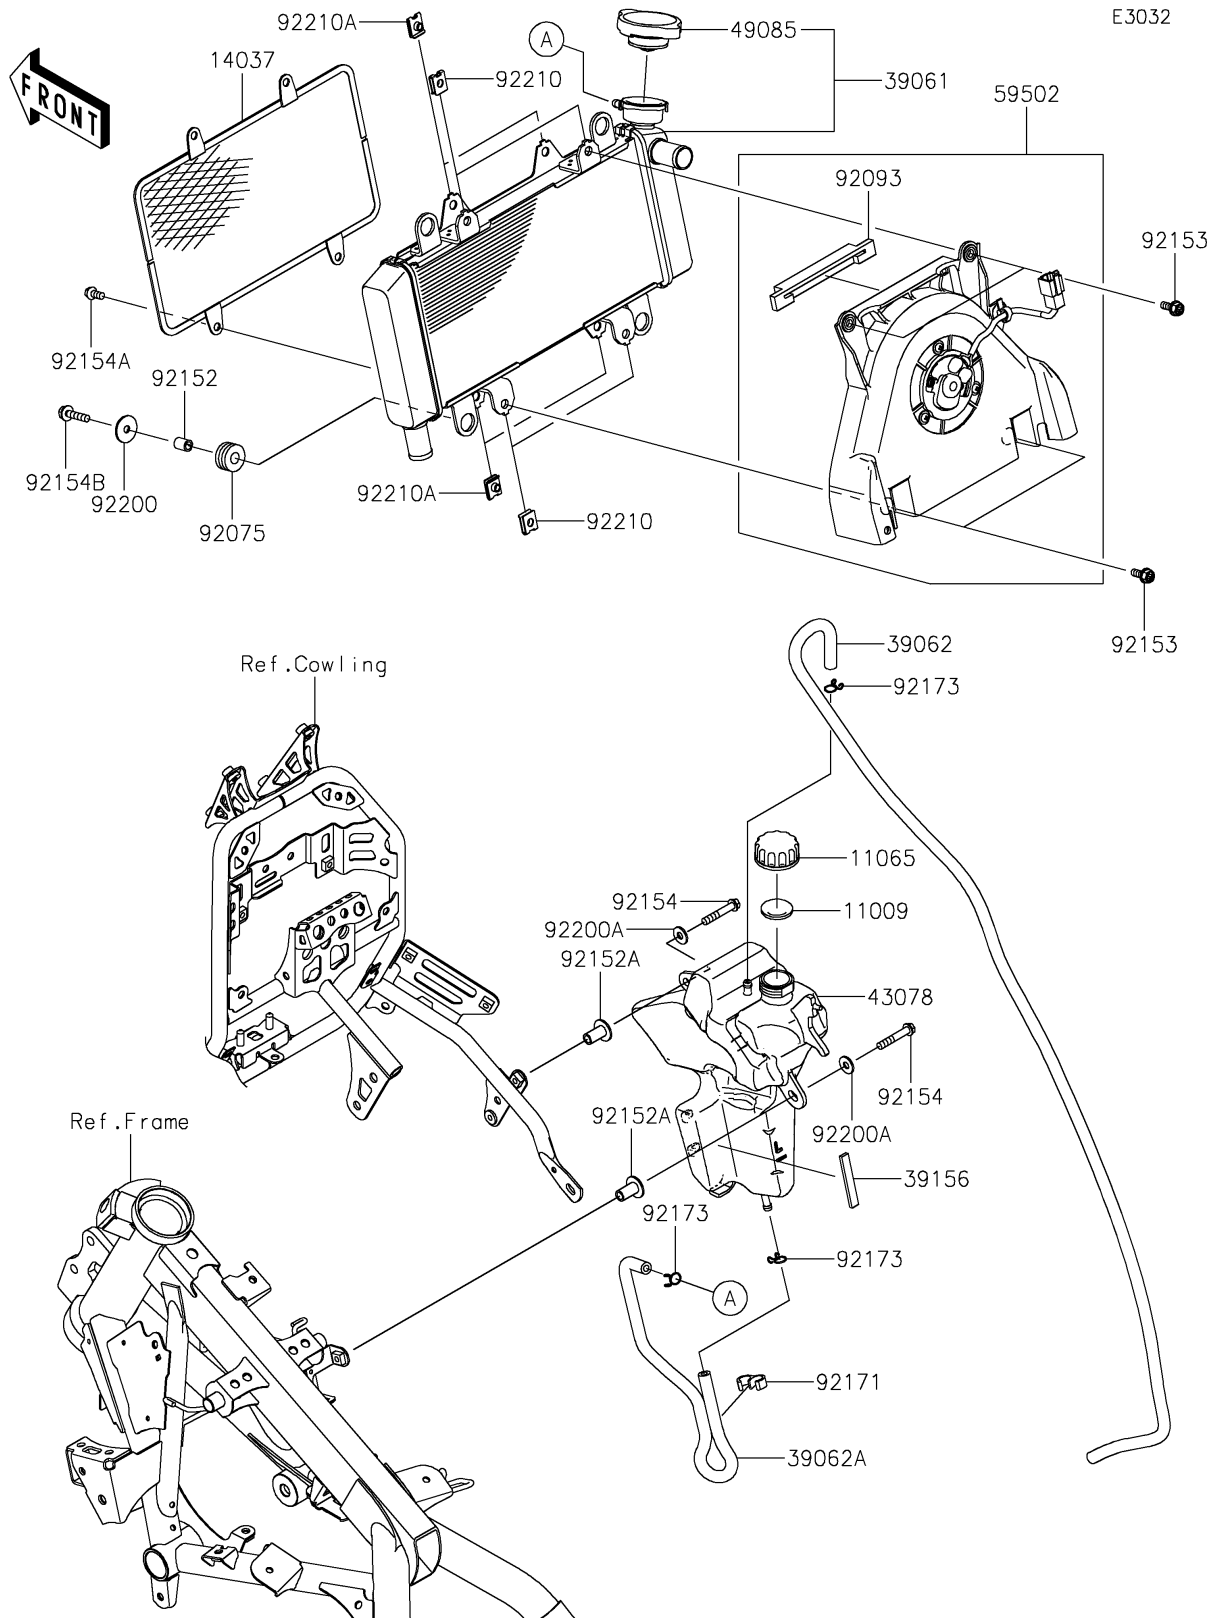

2017 Versys-X 300 ABS PARTS DIAGRAM

Radiator

2017 Versys-X 300 ABS PARTS LIST

Radiator

ITEM NAME	PART NUMBER	QUANTITY
GASKET,RESERVOIR TANK CAP (Ref # 11009)	11009-1145	1
CAP (Ref # 11065)	11065-0969	1
SCREEN (Ref # 14037)	14037-0781	1
RADIATOR-ASSY (Ref # 39061)	39061-0735	1
HOSE-COOLING,OVER FLOW (Ref # 39062)	39062-0769	1
HOSE-COOLING,RADI.-RESERVOIR (Ref # 39062A)	39062-0770	1
PAD,8X50X3 (Ref # 39156)	39156-2198	1
RESERVOIR (Ref # 43078)	43078-0587	1
CAP-ASSY-PRESSURE (Ref # 49085)	49085-0006	1
FAN-ASSY (Ref # 59502)	59502-0611	1
DAMPER,10X24X12 (Ref # 92075)	92075-1690	1
SEAL (Ref # 92093)	92093-0587	1
COLLAR,6.8X10X13 (Ref # 92152)	92152-0846	1
COLLAR (Ref # 92152A)	92152-2283	1
BOLT (Ref # 92153)	92153-0531	1
BOLT,FLANGED,6X35 (Ref # 92154)	92154-0807	1
BOLT,FLANGED,6X12 (Ref # 92154A)	92154-1777	1
BOLT,FLANGED,6X25 (Ref # 92154B)	92154-2556	1
CLAMP (Ref # 92171)	92171-1184	1
CLAMP (Ref # 92173)	92173-0050	1
WASHER,6.5X24X1.6 (Ref # 92200)	92200-0789	1
WASHER,6.5X16X1.6 (Ref # 92200A)	92200-1853	1
NUT (Ref # 92210)	92210-1323	1
NUT (Ref # 92210A)	92210-1518	1