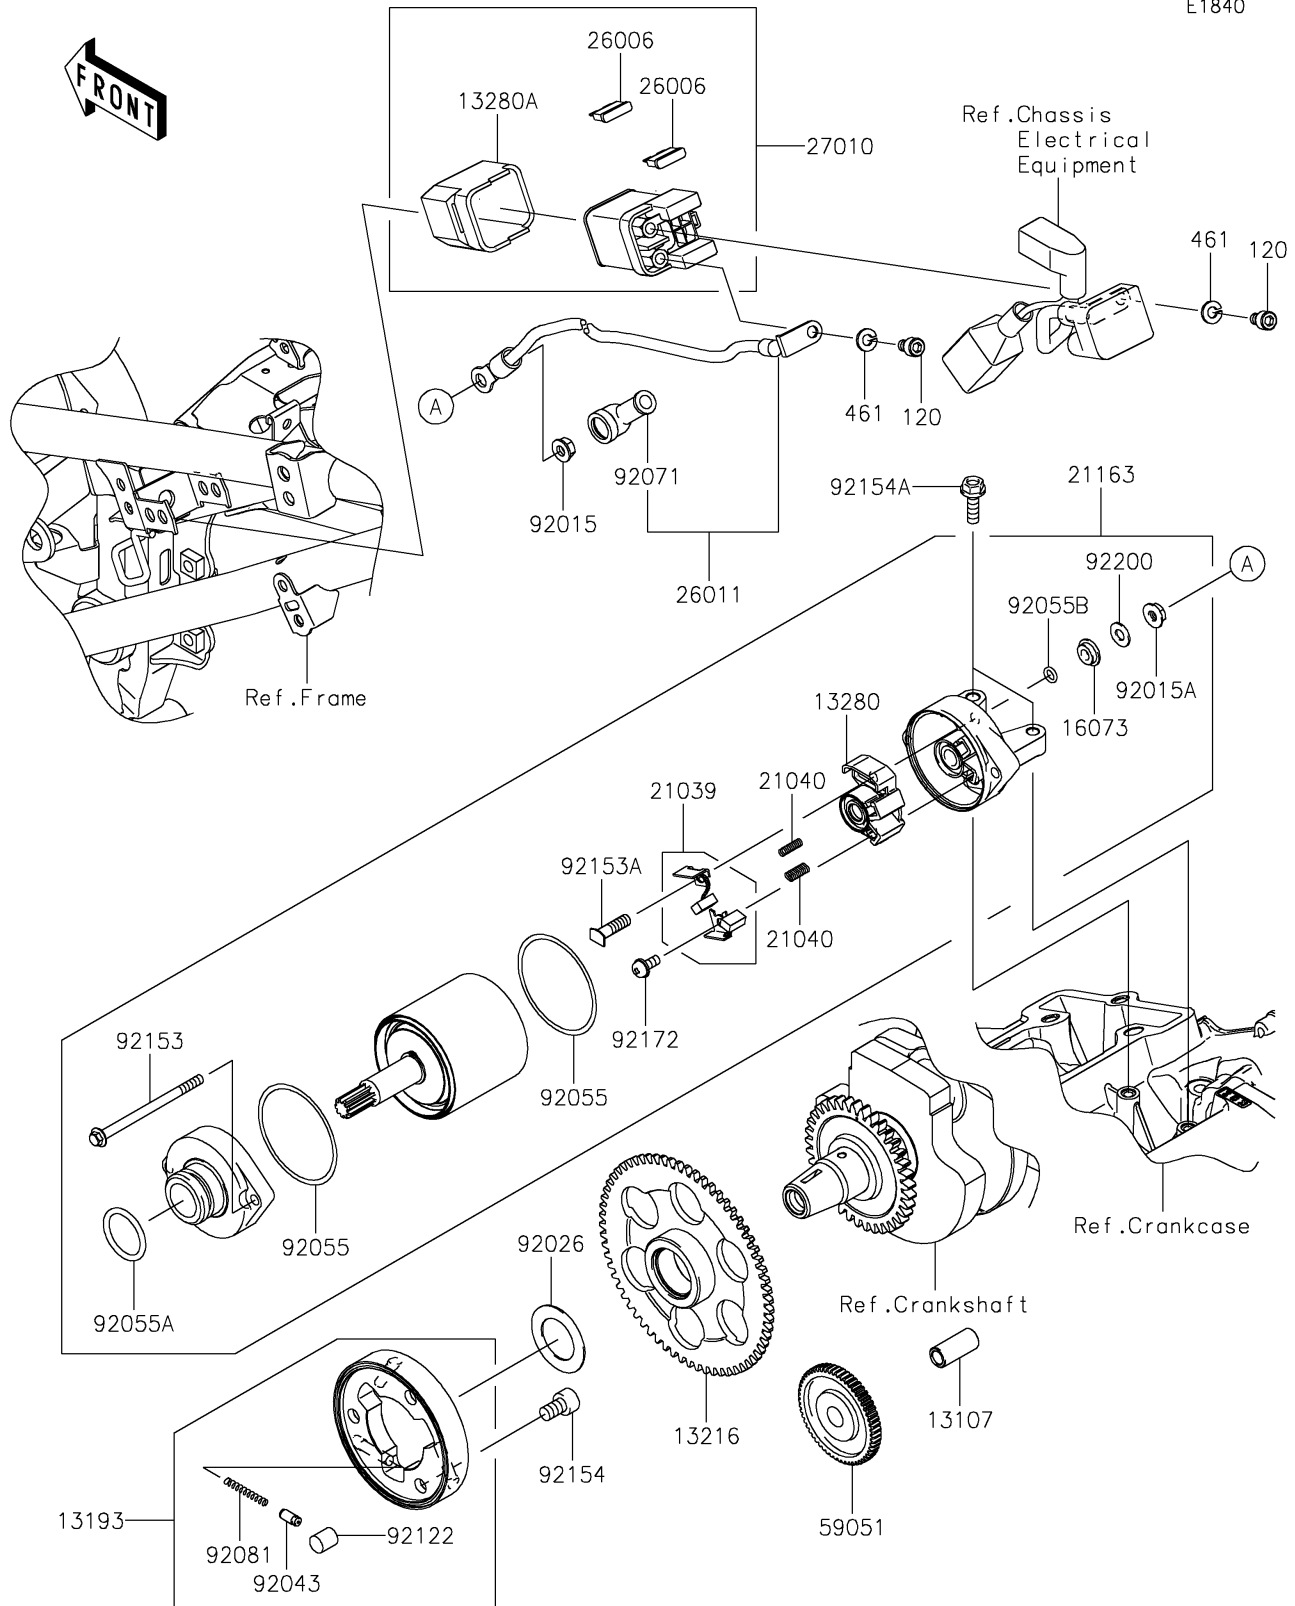

2017 Versys-X 300 ABS PARTS DIAGRAM

Starter Motor

E1840

2017 Versys-X 300 ABS PARTS LIST

Starter Motor

ITEM NAME	PART NUMBER	QUANTITY
BOLT-SOCKET,6X10 (Ref # 120)	120CB0610	1
SHAFT,7.8X12X26.5 (Ref # 13107)	13107-0743	1
CLUTCH-ASSY-ONEWAY (Ref # 13193)	13193-1002	1
GEAR-COMP,ONEWAY CLUTCH,65T (Ref # 13216)	13216-0880	1
HOLDER (Ref # 13280)	13280-0261	1
HOLDER (Ref # 13280A)	13280-0301	1
INSULATOR (Ref # 16073)	16073-0053	1
BRUSH,CARBON SET (Ref # 21039)	21039-0005	1
SPRING-BRUSH (Ref # 21040)	21040-0003	1
STARTER-ELECTRIC (Ref # 21163)	21163-0717	1
FUSE,BLADE,30A,GREEN (Ref # 26006)	26006-1006	1
WIRE-LEAD,STARTER (Ref # 26011)	26011-0958	1
SWITCH,MAGNETIC (Ref # 27010)	27010-0099	1
WASHER-SPRING,6MM (Ref # 461)	461DA0600	1
GEAR-SPUR,IDLER (Ref # 59051)	59051-0722	1
NUT,FLANGED,6MM (Ref # 92015)	92015-1367	1
NUT,STARTER MOTOR (Ref # 92015A)	92015-1476	1
SPACER,25.2X40X1.0 (Ref # 92026)	92026-0846	1
PIN (Ref # 92043)	92043-132	1
RING-O (Ref # 92055)	92055-0136	1
RING-O (Ref # 92055A)	92055-1276	1
RING-O,4.5X2.0 (Ref # 92055B)	92055-1370	1
GROMMET (Ref # 92071)	92071-0705	1
SPRING,COIL (Ref # 92081)	92081-159	1
ROLLER (Ref # 92122)	92122-006	1
BOLT,SET (Ref # 92153)	92153-1851	1
BOLT (Ref # 92153A)	92153-1866	1
BOLT,SOCKET,8X13 (Ref # 92154)	92154-0175	1
BOLT,FLANGED,6X20 (Ref # 92154A)	92154-0786	1

2017 Versys-X 300 ABS PARTS LIST

Starter Motor

ITEM NAME	PART NUMBER	QUANTITY
SCREW (Ref # 92172)	92172-0334	1
WASHER (Ref # 92200)	92200-0386	1