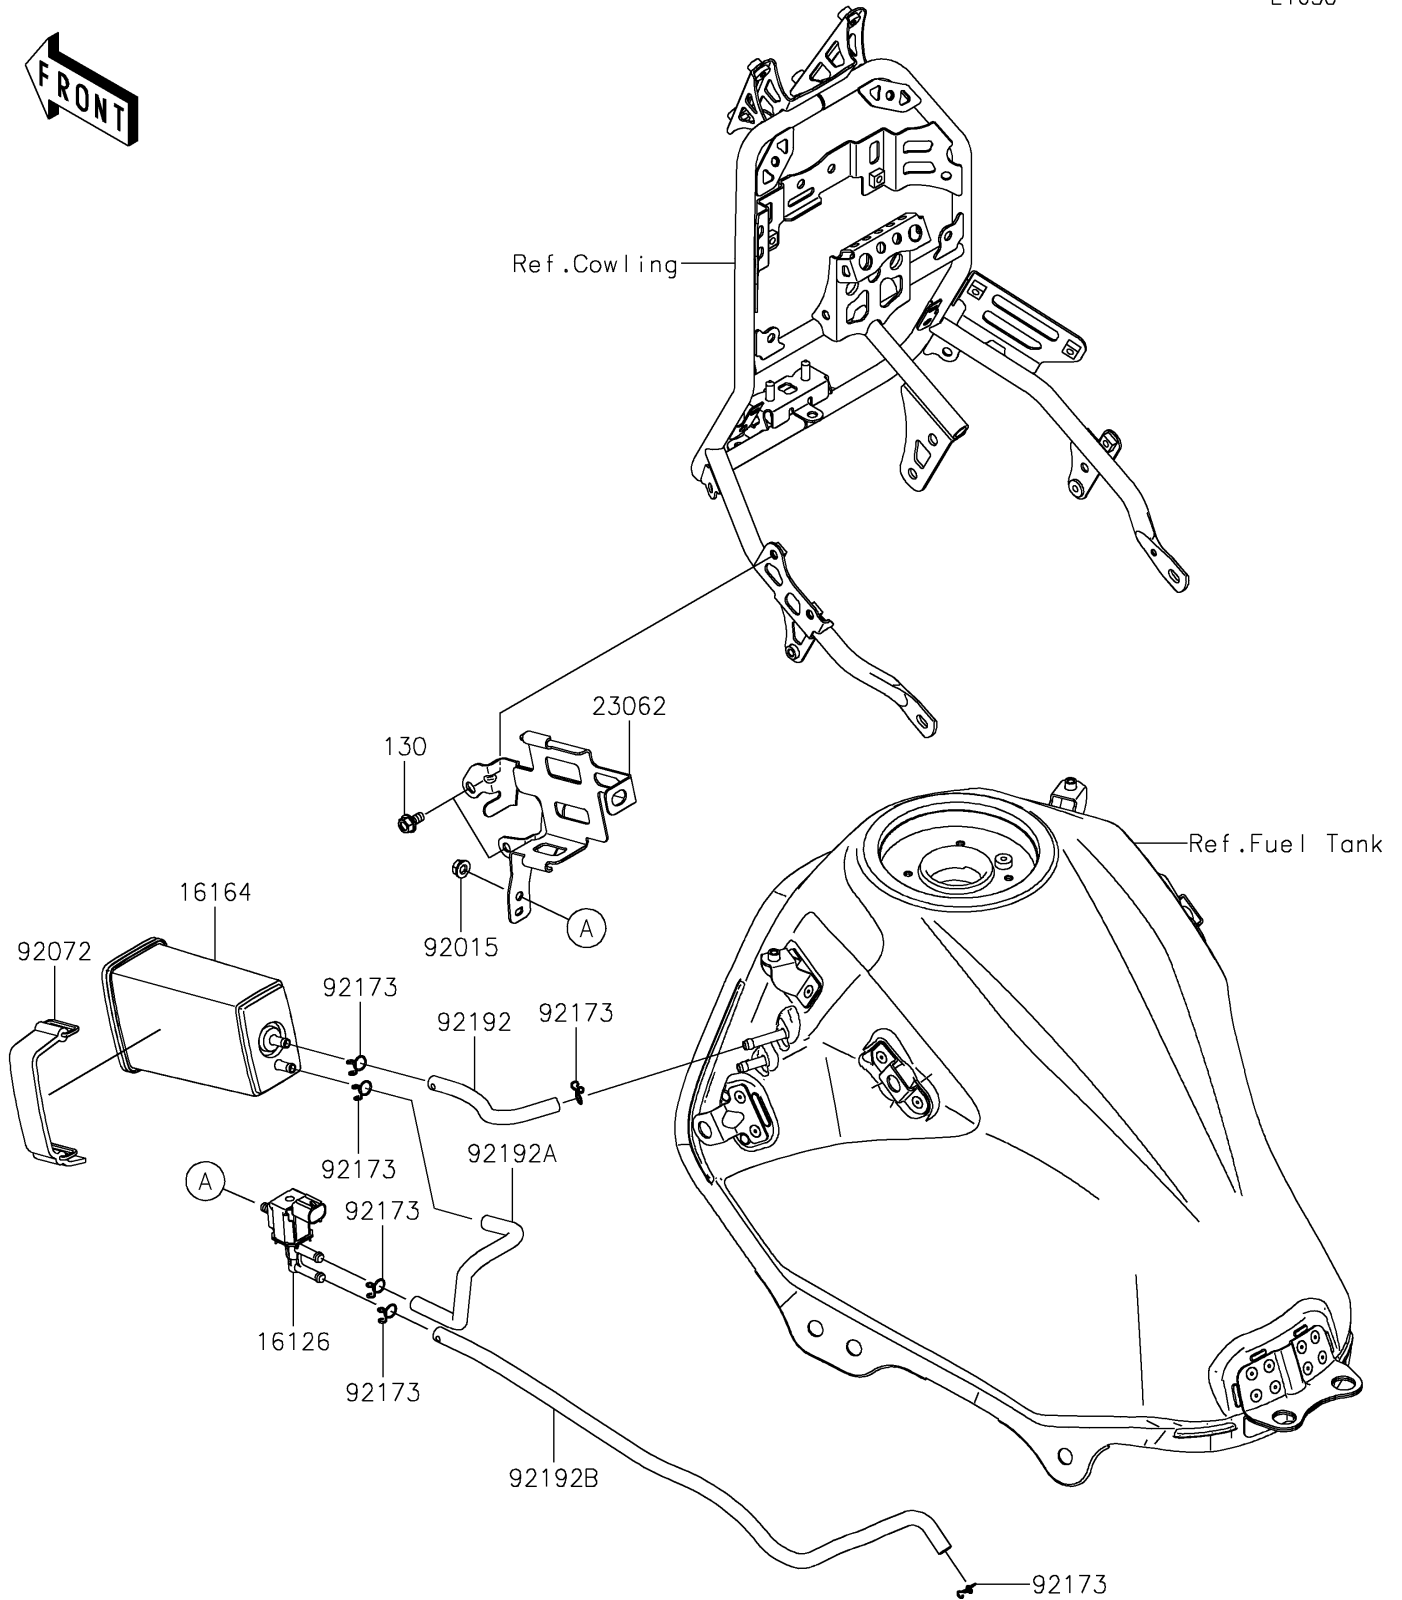

2017 Versys-X 300 ABS PARTS DIAGRAM

Fuel Evaporative System(CA)

E1650

2017 Versys-X 300 ABS PARTS LIST

Fuel Evaporative System(CA)

ITEM NAME	PART NUMBER	QUANTITY
BOLT-FLANGED,6X12 (Ref # 130)	130BA0612	1
VALVE,SOLENOID (Ref # 16126)	16126-0705	1
CANISTER (Ref # 16164)	16164-0012	1
BRACKET-COMP,CANISTER (Ref # 23062)	23062-0910	1
NUT,FLANGED,6MM (Ref # 92015)	92015-1367	1
BAND,L=90 (Ref # 92072)	92072-0135	1
CLAMP (Ref # 92173)	92173-0050	1
TUBE,TANK-CANISTER (Ref # 92192)	92192-1729	1
TUBE,CANISTER-VALVE (Ref # 92192A)	92192-1730	1
TUBE,VALVE-THROTTLE BODY (Ref # 92192B)	92192-1731	1