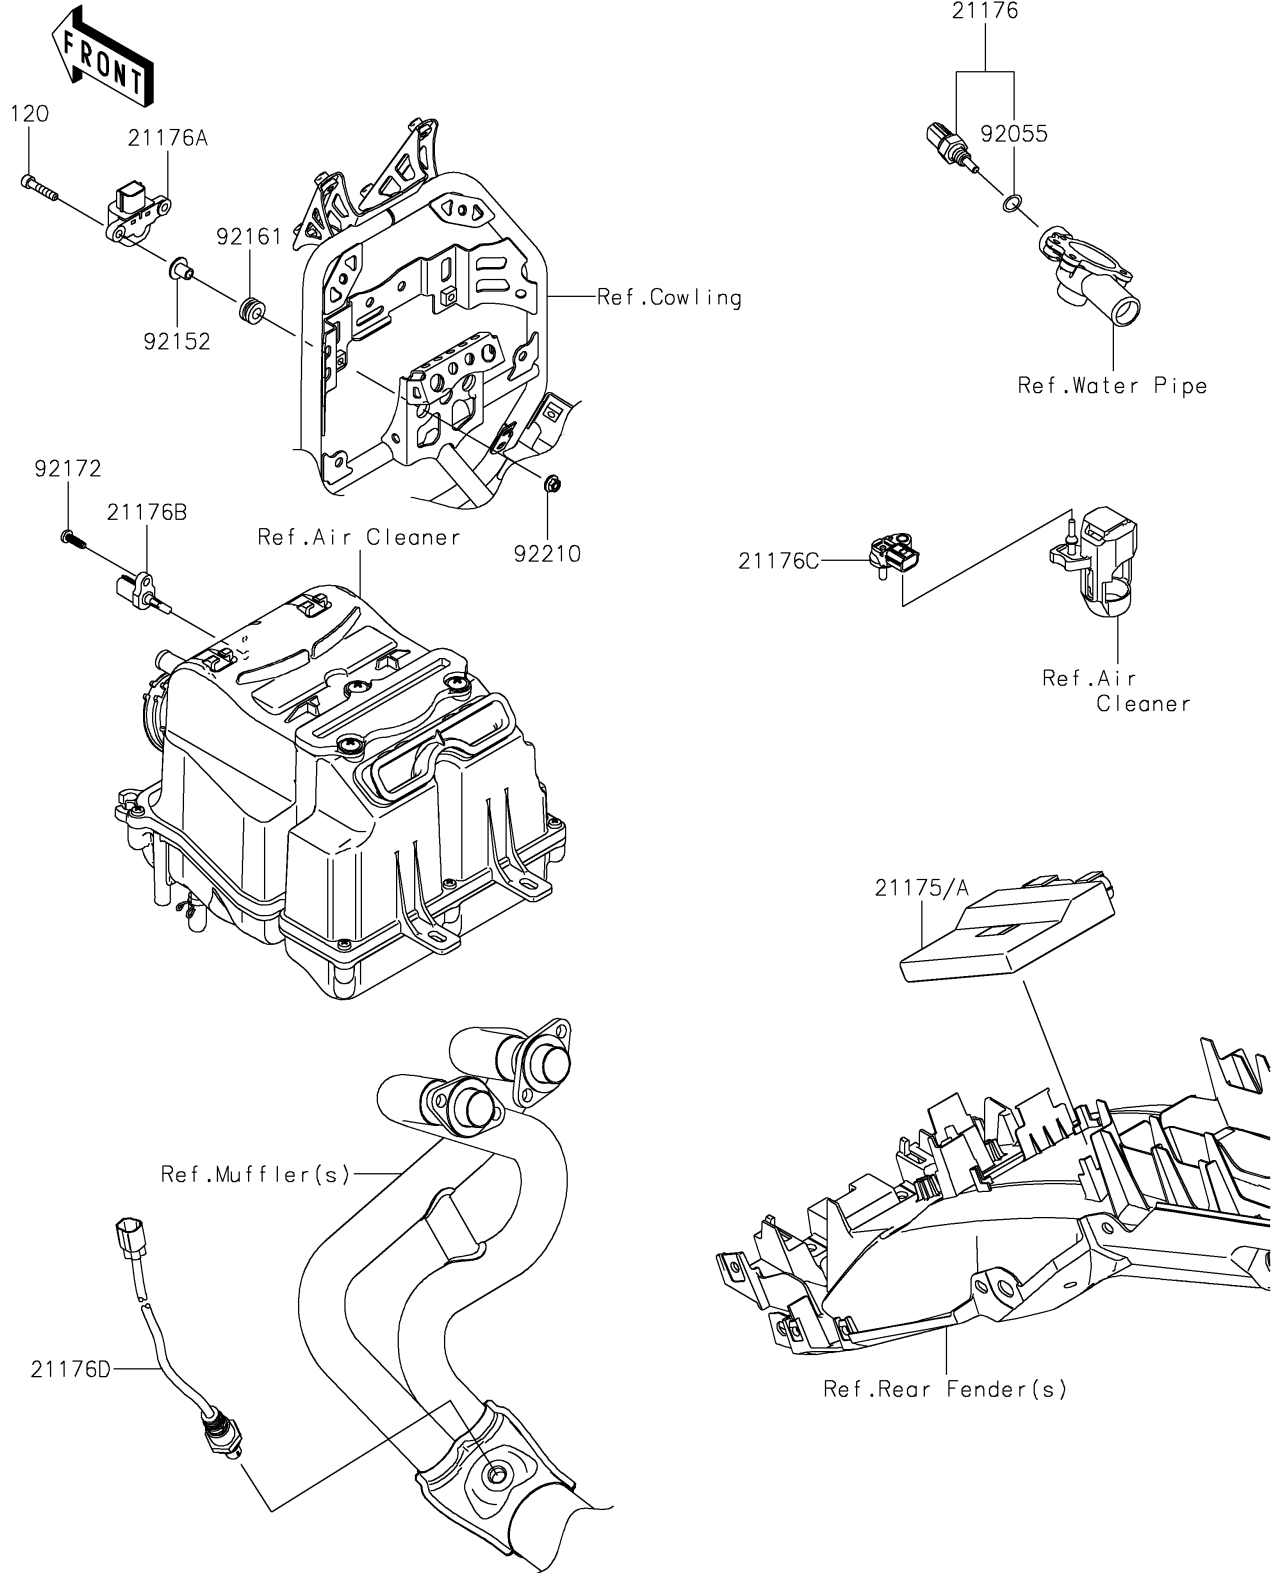

## 2017 Versys-X 300 ABS PARTS DIAGRAM

Fuel Injection

E1530

## 2017 Versys-X 300 ABS PARTS LIST

Fuel Injection

ITEM NAME	PART NUMBER	QUANTITY
BOLT-SOCKET,5X25 (Ref # 120)	120CA0525	1
CONTROL UNIT-ELECTRONIC (Ref # 21175)	21175-1262	1
CONTROL UNIT-ELECTRONIC (Ref # 21175A)	21175-1263	1
SENSOR,WATER TEMP (Ref # 21176)	21176-0009	1
SENSOR,VEHICLE-DOWN (Ref # 21176A)	21176-0026	1
SENSOR,AIR TEMPERATURE (Ref # 21176B)	21176-0048	1
SENSOR,PRESSURE (Ref # 21176C)	21176-0111	1
SENSOR,OXYGEN (Ref # 21176D)	21176-0839	1
RING-O,9.5X1.9 (Ref # 92055)	92055-0016	1
COLLAR,5.6X8X11.2 (Ref # 92152)	92152-1562	1
DAMPER,8X16X8.6 (Ref # 92161)	92161-0685	1
SCREW,TAPPING,5X16 (Ref # 92172)	92172-0790	1
NUT,FLANGED,5MM (Ref # 92210)	92210-0007	1