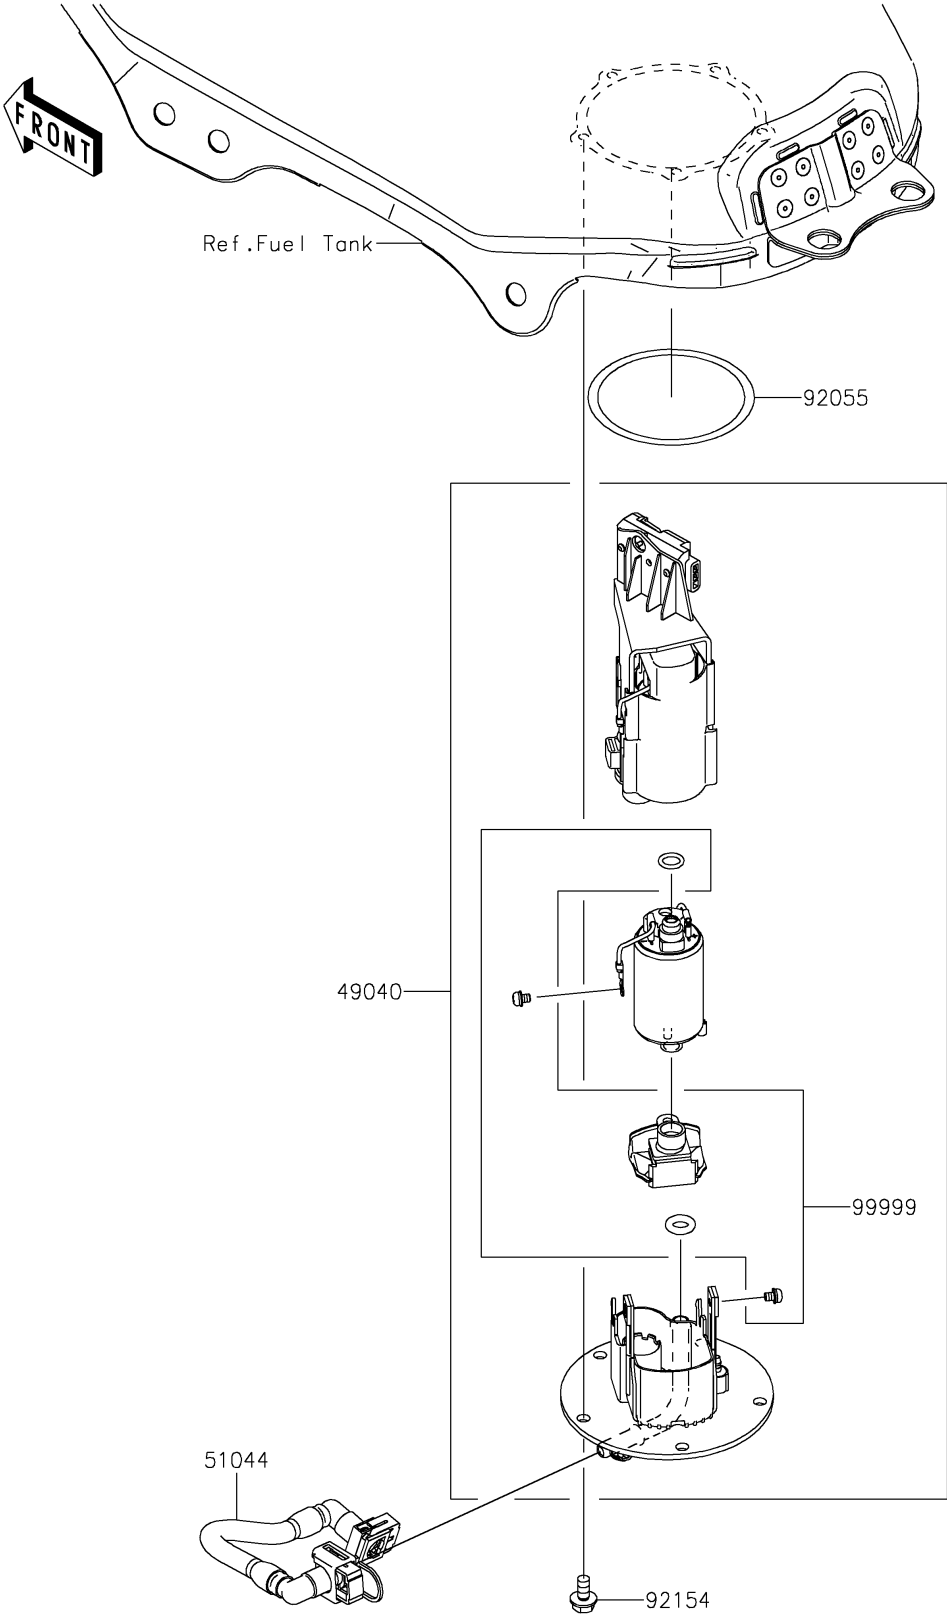

2017 Versys-X 300 ABS PARTS DIAGRAM

Fuel Pump

E1520

2017 Versys-X 300 ABS PARTS LIST

Fuel Pump

ITEM NAME	PART NUMBER	QUANTITY
PUMP-FUEL (Ref # 49040)	49040-0758	1
TUBE-ASSY,FUEL (Ref # 51044)	51044-0853	1
RING-O,74.6X5.7 (Ref # 92055)	92055-0728	1
BOLT,FLANGED,6X12 (Ref # 92154)	92154-2335	1
KIT,FUEL FILTER (Ref # 99999)	99999-0524	1