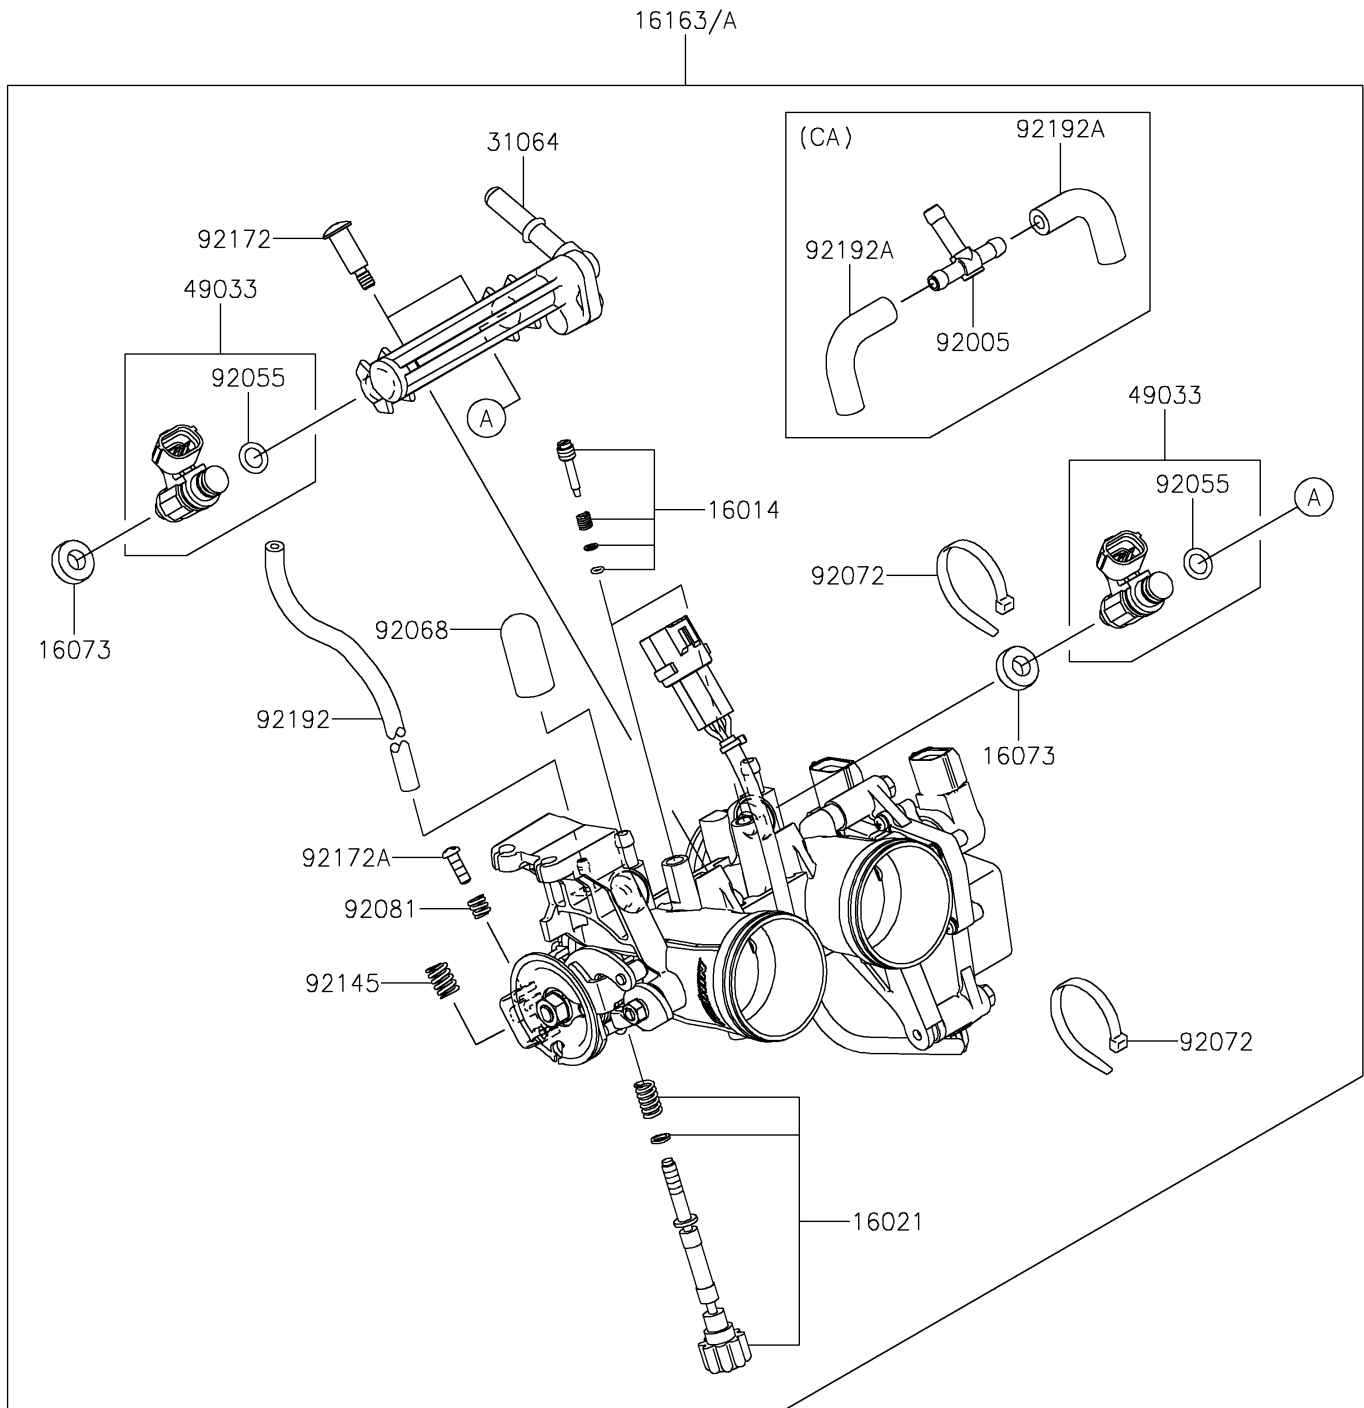

2017 Versys-X 300 ABS PARTS DIAGRAM

Throttle

E1510

2017 Versys-X 300 ABS PARTS LIST

Throttle

ITEM NAME	PART NUMBER	QUANTITY
SCREW-PILOT AIR (Ref # 16014)	16014-0002	1
SCREW-THROTTLE STOP (Ref # 16021)	16021-0027	1
INSULATOR (Ref # 16073)	16073-0129	1
THROTTLE-ASSY,TTK32 (Ref # 16163)	16163-0746	1
THROTTLE-ASSY (Ref # 16163A)	16163-0750	1
PIPE-COMP,FUEL (Ref # 31064)	31064-0164	1
NOZZLE-INJECTION (Ref # 49033)	49033-0558	1
FITTING,3WAY (Ref # 92005)	92005-0730	1
RING-O,INJECTION NOZZLE (Ref # 92055)	92055-0124	1
PLUG,12X25 (Ref # 92068)	92068-006	1
BAND,SUB-HARNESS (Ref # 92072)	92072-0012	1
SPRING (Ref # 92081)	92081-1620	1
SPRING (Ref # 92145)	92145-0656	1
SCREW,PIPE INJECTION (Ref # 92172)	92172-0064	1
SCREW (Ref # 92172A)	92172-0129	1
TUBE,3X7X200 (Ref # 92192)	92192-1170	1
TUBE (Ref # 92192A)	92192-1918	1