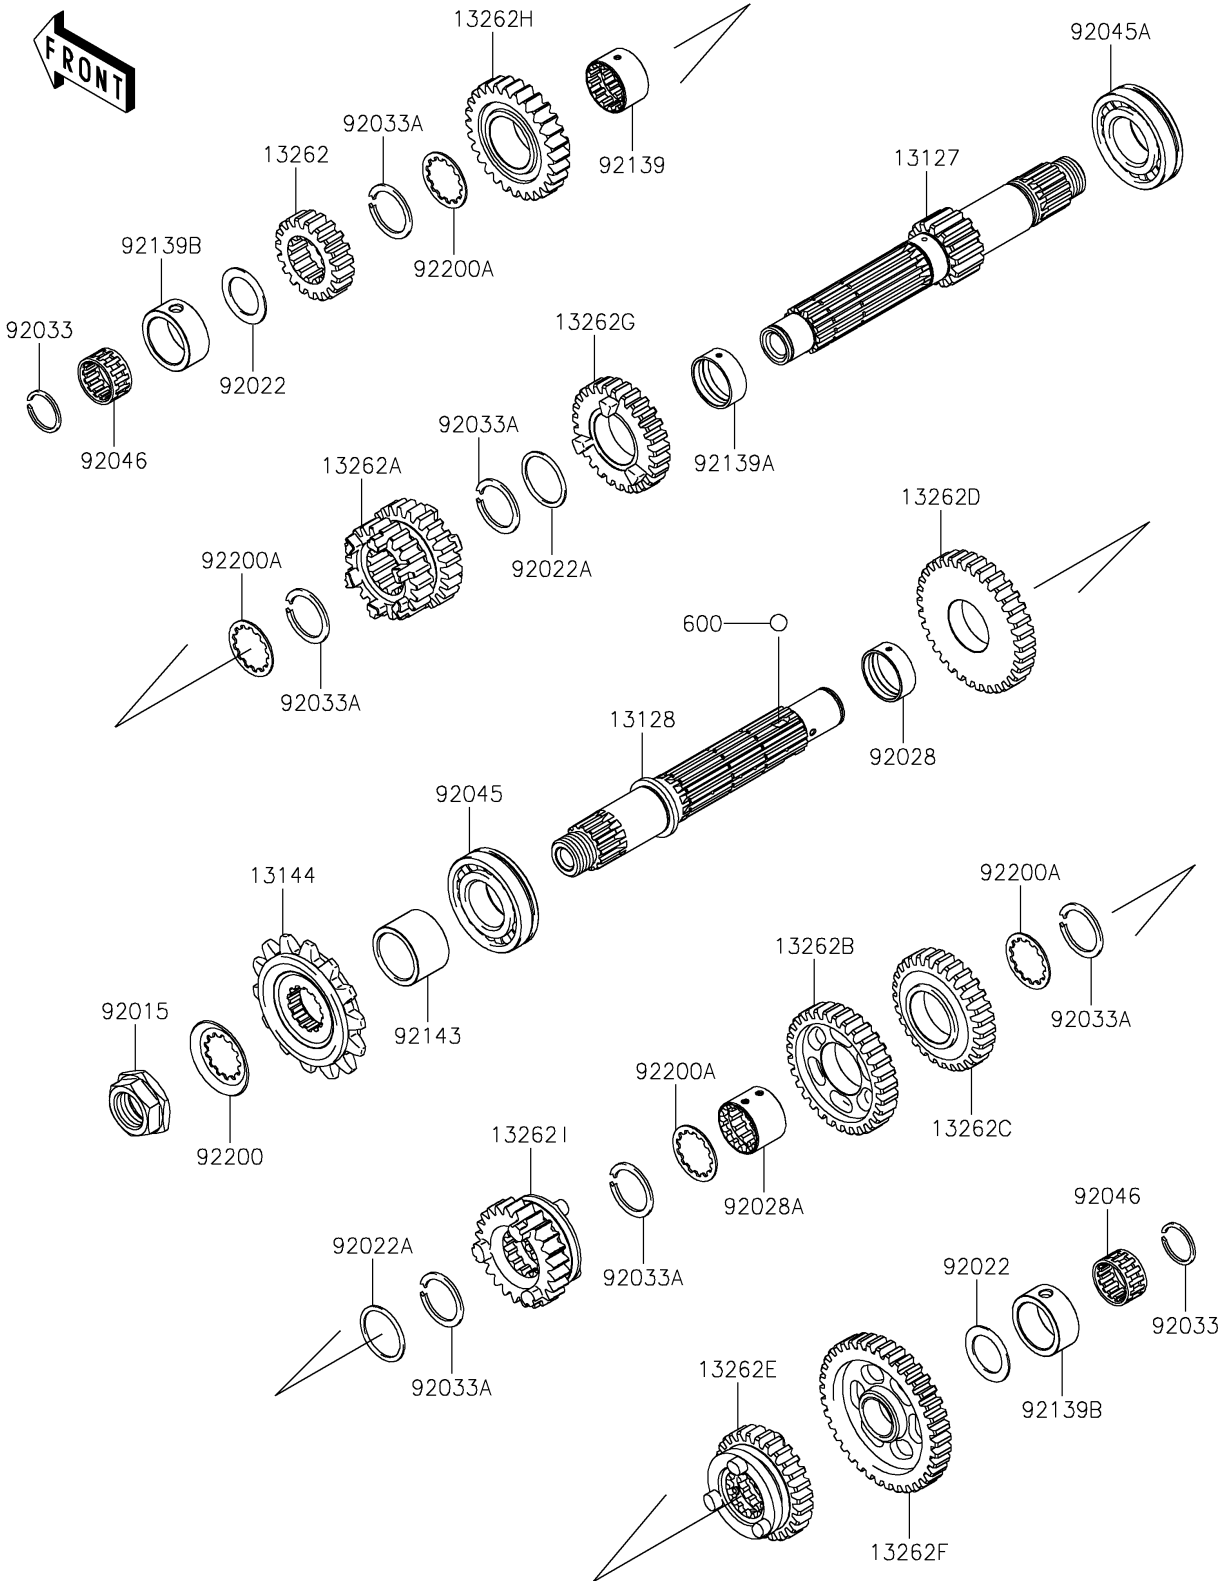

2017 Versys-X 300 ABS PARTS DIAGRAM

Transmission

E1361

2017 Versys-X 300 ABS PARTS LIST

Transmission

ITEM NAME	PART NUMBER	QUANTITY
SHAFT-TRANSMISSION INPUT (Ref # 13127)	13127-0668	1
SHAFT-TRANSMISSION OUTPUT (Ref # 13128)	13128-0693	1
SPROCKET-OUTPUT,14T (Ref # 13144)	13144-0577	1
GEAR,INPUT 2ND,19T (Ref # 13262)	13262-0461	1
GEAR,INPUT 3RD&4TH,22T&25T (Ref # 13262A)	13262-0464	1
GEAR,OUTPUT 3RD,31T (Ref # 13262B)	13262-0466	1
GEAR,OUTPUT 4TH,29T (Ref # 13262C)	13262-0467	1
GEAR,OUTPUT 2ND,34T (Ref # 13262D)	13262-0468	1
GEAR,OUTPUT 5TH,27T (Ref # 13262E)	13262-0470	1
GEAR,OUTPUT LOW,38T (Ref # 13262F)	13262-0921	1
GEAR,INPUT 5TH,27T (Ref # 13262G)	13262-0922	1
GEAR,INPUT 6TH,28T (Ref # 13262H)	13262-1265	1
GEAR,OUTPUT 6TH,24T (Ref # 13262I)	13262-1321	1
BALL-STEEL,5/32 (Ref # 600)	600A0500	1
NUT,20MM (Ref # 92015)	92015-1963	1
WASHER,20.5X30X1,STEEL (Ref # 92022)	92022-112	1
WASHER,25.3X30X1 (Ref # 92022A)	92022-161	1
BUSHING,9.4X25X28 (Ref # 92028)	92028-1564	1
BUSHING,OUTPUT 3RD&4TH GEAR (Ref # 92028A)	92028-1858	1
RING-SNAP,20MM (Ref # 92033)	92033-015	1
RING-SNAP,24MM (Ref # 92033A)	92033-026	1
BEARING-BALL,6TM-6205NX3 (Ref # 92045)	92045-0735	1
BEARING-BALL,#6205NX3 (Ref # 92045A)	92045-1013	1
BEARING-NEEDLE,20X25X12.8 (Ref # 92046)	92046-0607	1
BUSHING,26X28X16.6 (Ref # 92139)	92139-0781	1
BUSHING,25X28X10.4 (Ref # 92139A)	92139-0793	1
BUSHING,25X33X14 (Ref # 92139B)	92139-0872	1
COLLAR,SPROCKET (Ref # 92143)	92143-1968	1
WASHER (Ref # 92200)	92200-0851	1

2017 Versys-X 300 ABS PARTS LIST

Transmission

ITEM NAME	PART NUMBER	QUANTITY
WASHER (Ref # 92200A)	92200-1389	1