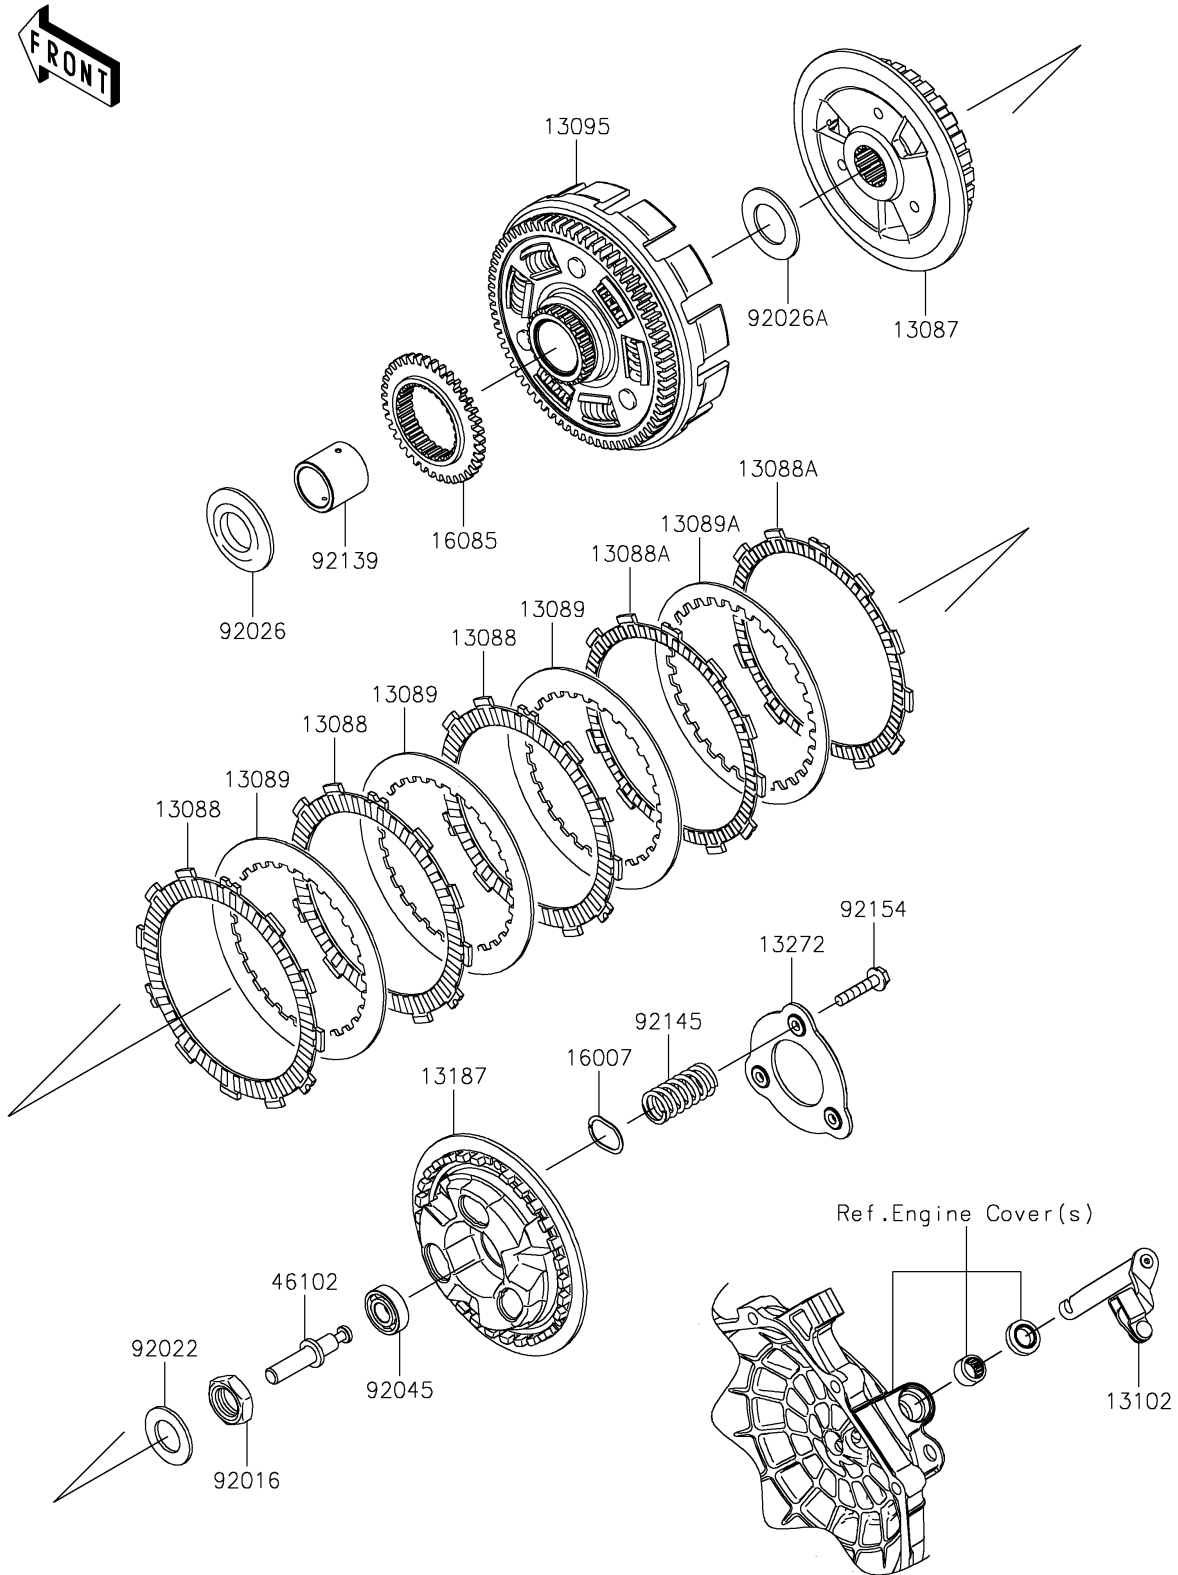

2017 Versys-X 300 ABS PARTS DIAGRAM

Clutch

E1350

2017 Versys-X 300 ABS PARTS LIST

Clutch

ITEM NAME	PART NUMBER	QUANTITY
HUB-CLUTCH (Ref # 13087)	13087-0558	1
PLATE-FRICTION (Ref # 13088)	13088-0590	1
PLATE-FRICTION (Ref # 13088A)	13088-0591	1
PLATE-CLUTCH,T=2.0 (Ref # 13089)	13089-0021	1
PLATE-CLUTCH (Ref # 13089A)	13089-0558	1
HOUSING-COMP-CLUTCH (Ref # 13095)	13095-0561	1
RELEASE-COMP-CLUTCH (Ref # 13102)	13102-0073	1
PLATE-CLUTCH OPERATING (Ref # 13187)	13187-0553	1
PLATE (Ref # 13272)	13272-1303	1
SEAT-SPRING (Ref # 16007)	16007-0708	1
GEAR,OILPUMP DRIVE,38T (Ref # 16085)	16085-0133	1
ROD (Ref # 46102)	46102-0573	1
NUT,20MM (Ref # 92016)	92016-028	1
WASHER,20.3X36X2.3 (Ref # 92022)	92022-1116	1
SPACER,25X52X5.5 (Ref # 92026)	92026-0115	1
SPACER,25.5X44.5X2 (Ref # 92026A)	92026-0734	1
BEARING-BALL (Ref # 92045)	92045-0067	1
BUSHING,25X32X29.1 (Ref # 92139)	92139-0916	1
SPRING (Ref # 92145)	92145-1750	1
BOLT,UPSET,6X30 (Ref # 92154)	92154-0997	1