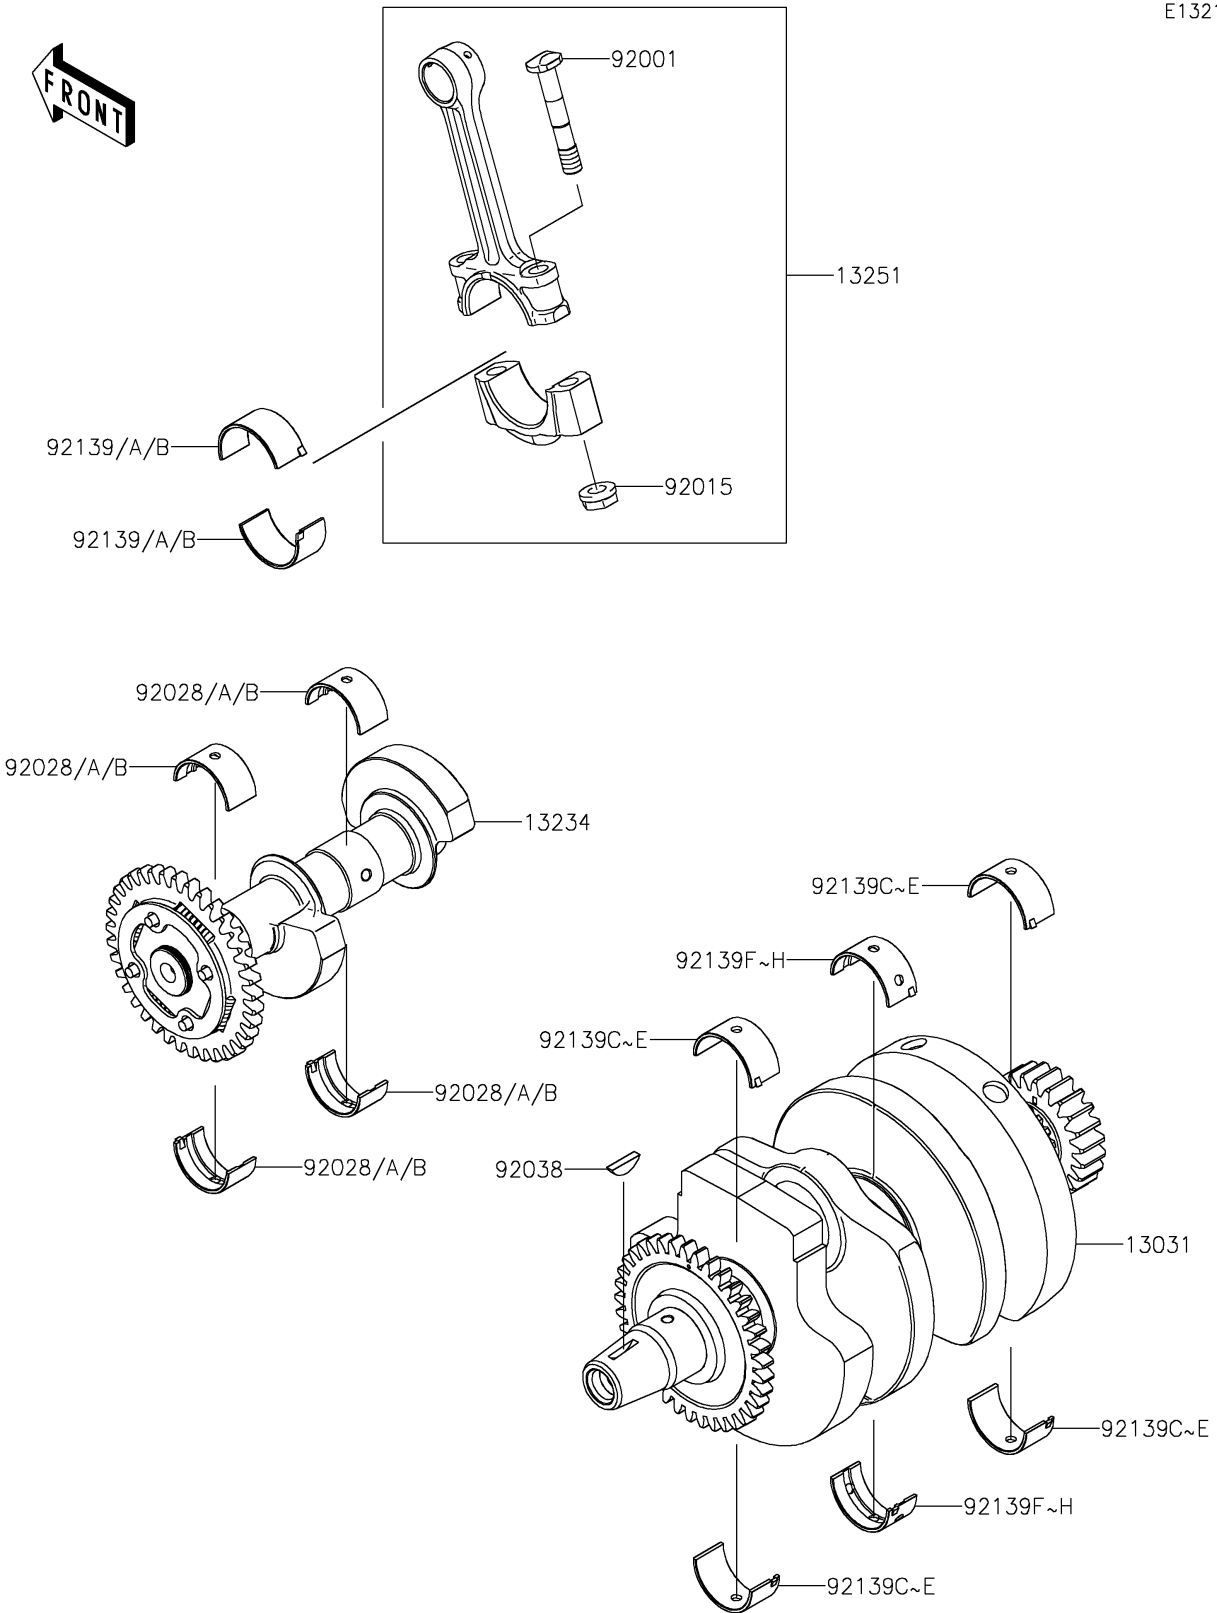

2017 Versys-X 300 ABS PARTS DIAGRAM

Crankshaft

E1321

2017 Versys-X 300 ABS PARTS LIST

Crankshaft

ITEM NAME	PART NUMBER	QUANTITY
CRANKSHAFT-COMP,B MK,RED (Ref # 13031)	13031-0770	1
SHAFT-COMP,BALANCER (Ref # 13234)	13234-0597	1
ROD-ASSY-CONNECTING,I (Ref # 13251)	13251-0037-II	1
BOLT,CONNECTING ROD,7MM (Ref # 92001)	92001-1793	1
NUT,CONNECTING ROD,7MM (Ref # 92015)	92015-1527	1
BUSHING,BALANCER,BLUE (Ref # 92028)	92028-1422	1
BUSHING,BALANCER,BLACK (Ref # 92028A)	92028-1423	1
BUSHING,BALANCER,BROWN (Ref # 92028B)	92028-1424	1
KEY,WOODRUFF (Ref # 92038)	92038-001	1
BUSHING,CONNECTING ROD,BLUE (Ref # 92139)	92139-0782	1
BUSHING,CONNECTING ROD,BLACK (Ref # 92139A)	92139-0783	1
BUSHING,CONNECTING ROD,BROWN (Ref # 92139B)	92139-0784	1
BUSHING,CRANK #1,BLUE (Ref # 92139C)	92139-0786	1
BUSHING,CRANK #1,BLACK (Ref # 92139D)	92139-0787	1
BUSHING,CRANK #1,YELLOW (Ref # 92139E)	92139-0788	1
BUSHING,CRANK #2,BLUE (Ref # 92139F)	92139-0790	1
BUSHING,CRANK #2,BLACK (Ref # 92139G)	92139-0791	1
BUSHING,CRANK #2,YELLOW (Ref # 92139H)	92139-0792	1