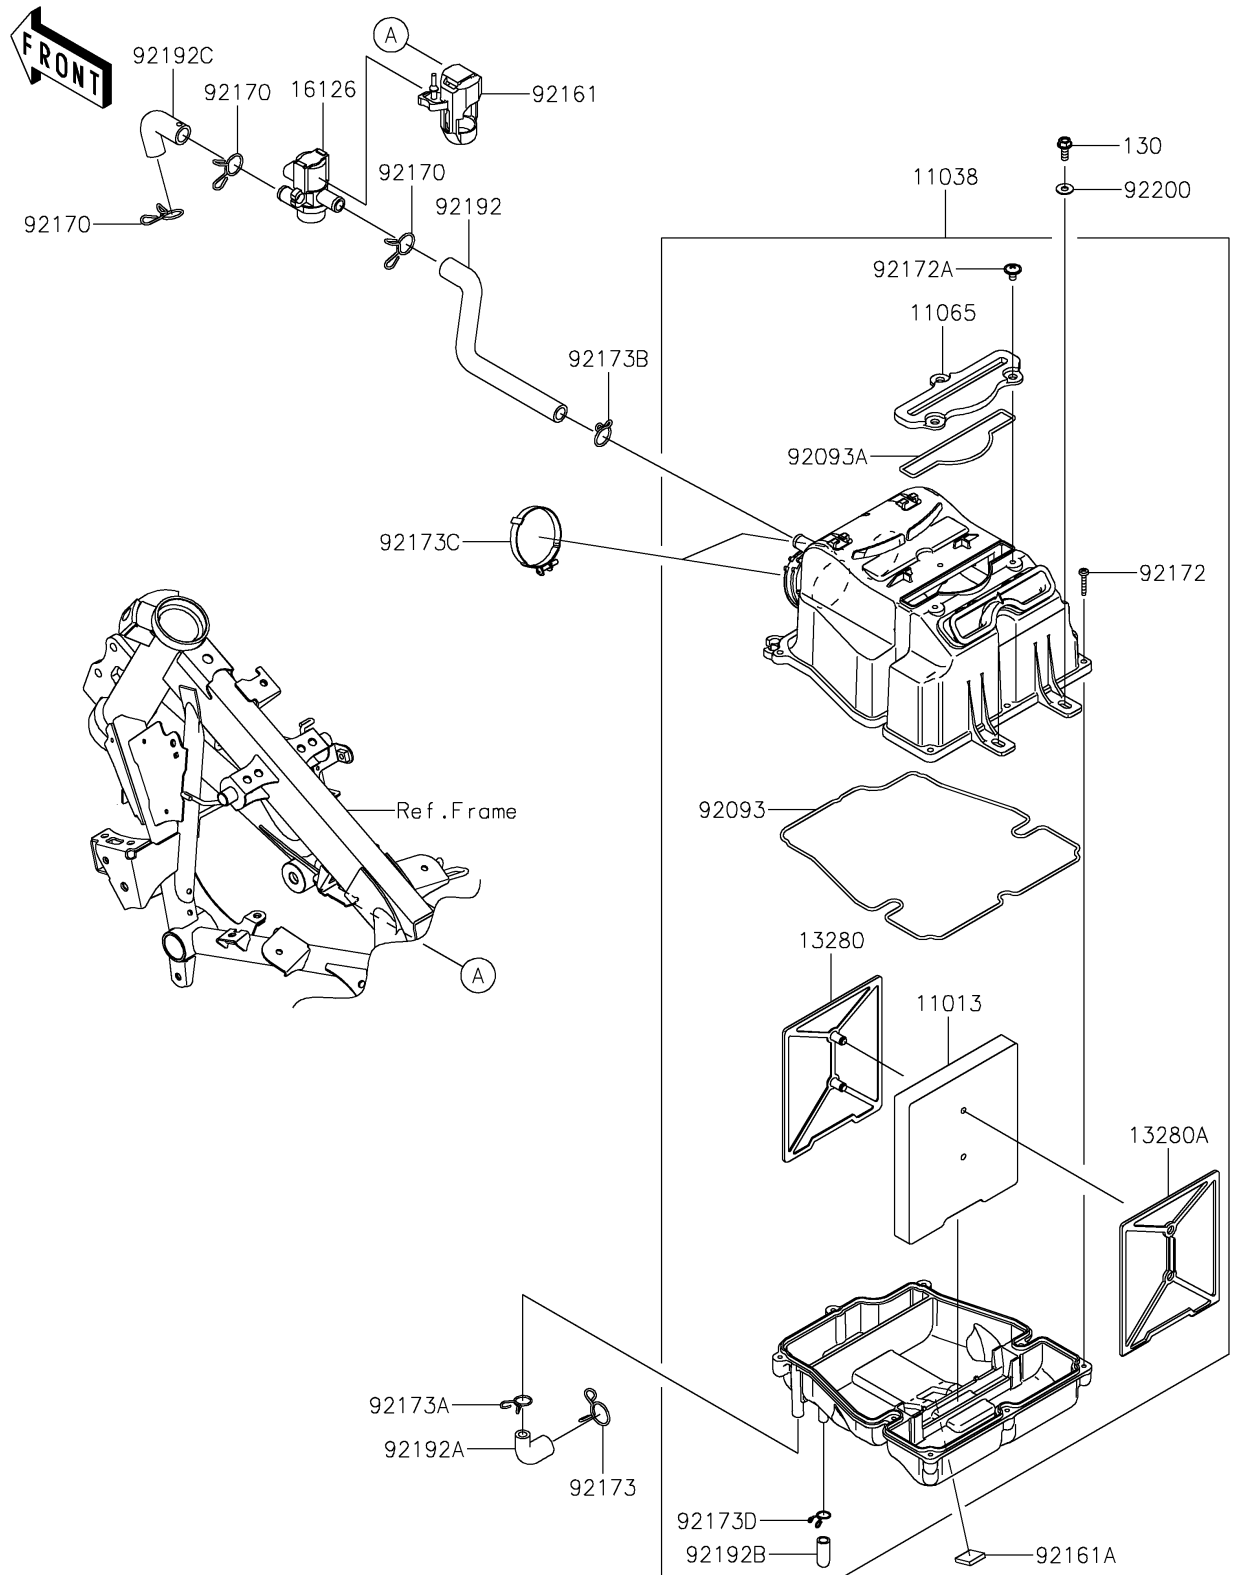

2017 Versys-X 300 ABS PARTS DIAGRAM

Air Cleaner

E1130

2017 Versys-X 300 ABS PARTS LIST

Air Cleaner

ITEM NAME	PART NUMBER	QUANTITY
ELEMENT-AIR FILTER (Ref # 11013)	11013-0762	1
CASE-ASSY-AIR FILTER (Ref # 11038)	11038-0049	1
CAP (Ref # 11065)	11065-0967	1
BOLT-FLANGED,6X16 (Ref # 130)	130BA0616	1
HOLDER,AIR FILTER ELEMENT (Ref # 13280)	13280-0883	1
HOLDER,AIR FILTER ELEMENT (Ref # 13280A)	13280-0884	1
VALVE,AIR CUT (Ref # 16126)	16126-0744	1
SEAL,CASE (Ref # 92093)	92093-0698	1
SEAL,CAP (Ref # 92093A)	92093-0699	1
DAMPER,ACV (Ref # 92161)	92161-1424	1
DAMPER,20X20X4 (Ref # 92161A)	92161-1992	1
CLAMP (Ref # 92170)	92170-1017	1
SCREW,TAPPING,5X25 (Ref # 92172)	92172-0803	1
SCREW,6X10 (Ref # 92172A)	92172-1144	1
CLAMP,20MM (Ref # 92173)	92173-0190	1
CLAMP,14MM (Ref # 92173A)	92173-0192	1
CLAMP,18MM (Ref # 92173B)	92173-0193	1
CLAMP (Ref # 92173C)	92173-1653	1
CLAMP (Ref # 92173D)	92173-1714	1
TUBE,VALVE-AIR FILTER (Ref # 92192)	92192-1727	1
TUBE,BREATHER (Ref # 92192A)	92192-1728	1
TUBE,DRAIN CLEAN (Ref # 92192B)	92192-1744	1
TUBE,VALVE-CYLINDER HRAD (Ref # 92192C)	92192-1763	1
WASHER,6.5X16X1.0 (Ref # 92200)	92200-0796	1