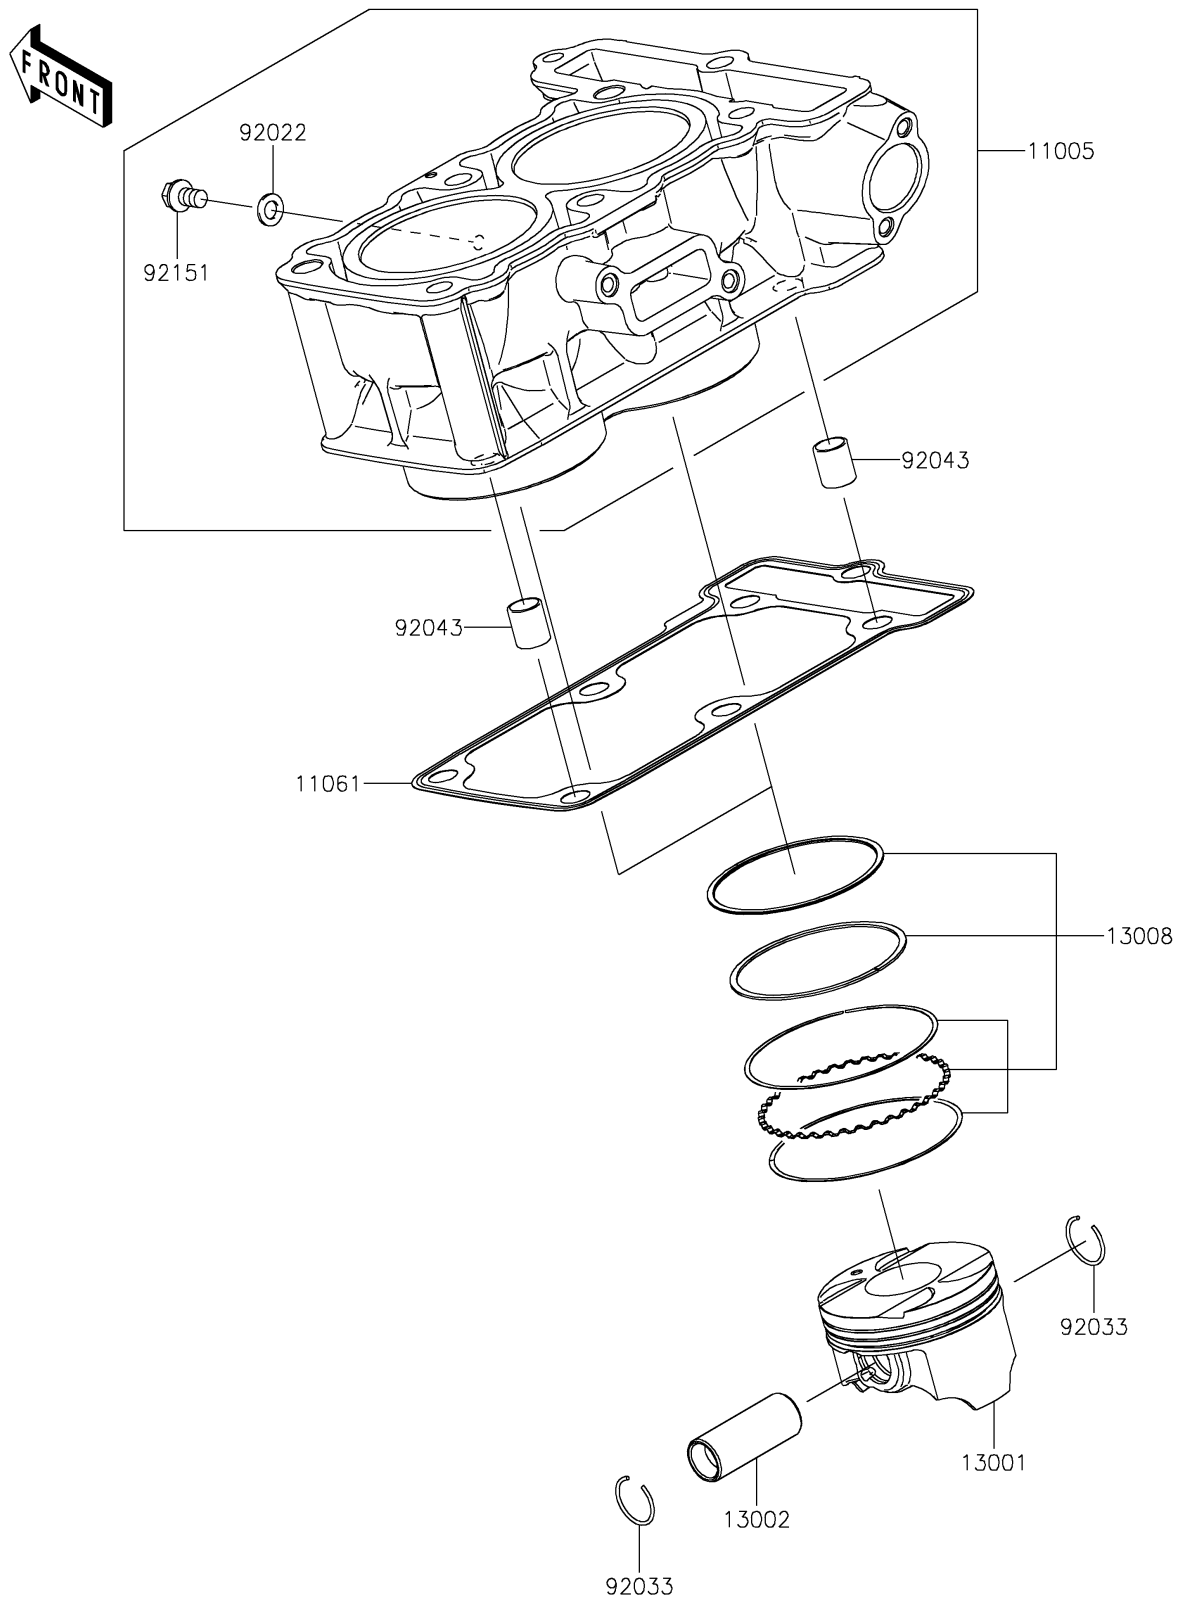

## 2017 Versys-X 300 ABS PARTS DIAGRAM

Cylinder/Piston(s)

E1120

## 2017 Versys-X 300 ABS PARTS LIST

Cylinder/Piston(s)

ITEM NAME	PART NUMBER	QUANTITY
CYLINDER-ENGINE (Ref # 11005)	11005-0675	1
GASKET,CYLINDER BASE (Ref # 11061)	11061-0790	1
PISTON-ENGINE (Ref # 13001)	13001-0742	1
PIN-PISTON (Ref # 13002)	13002-0710	1
RING-SET-PISTON (Ref # 13008)	13008-0047	1
WASHER,6.2X11X1 (Ref # 92022)	92022-304	1
RING-SNAP,PISTON PIN (Ref # 92033)	92033-0732	1
PIN,8.2X10X14 (Ref # 92043)	92043-1264	1
BOLT,FLANGED,6X10 (Ref # 92151)	92151-1233	1