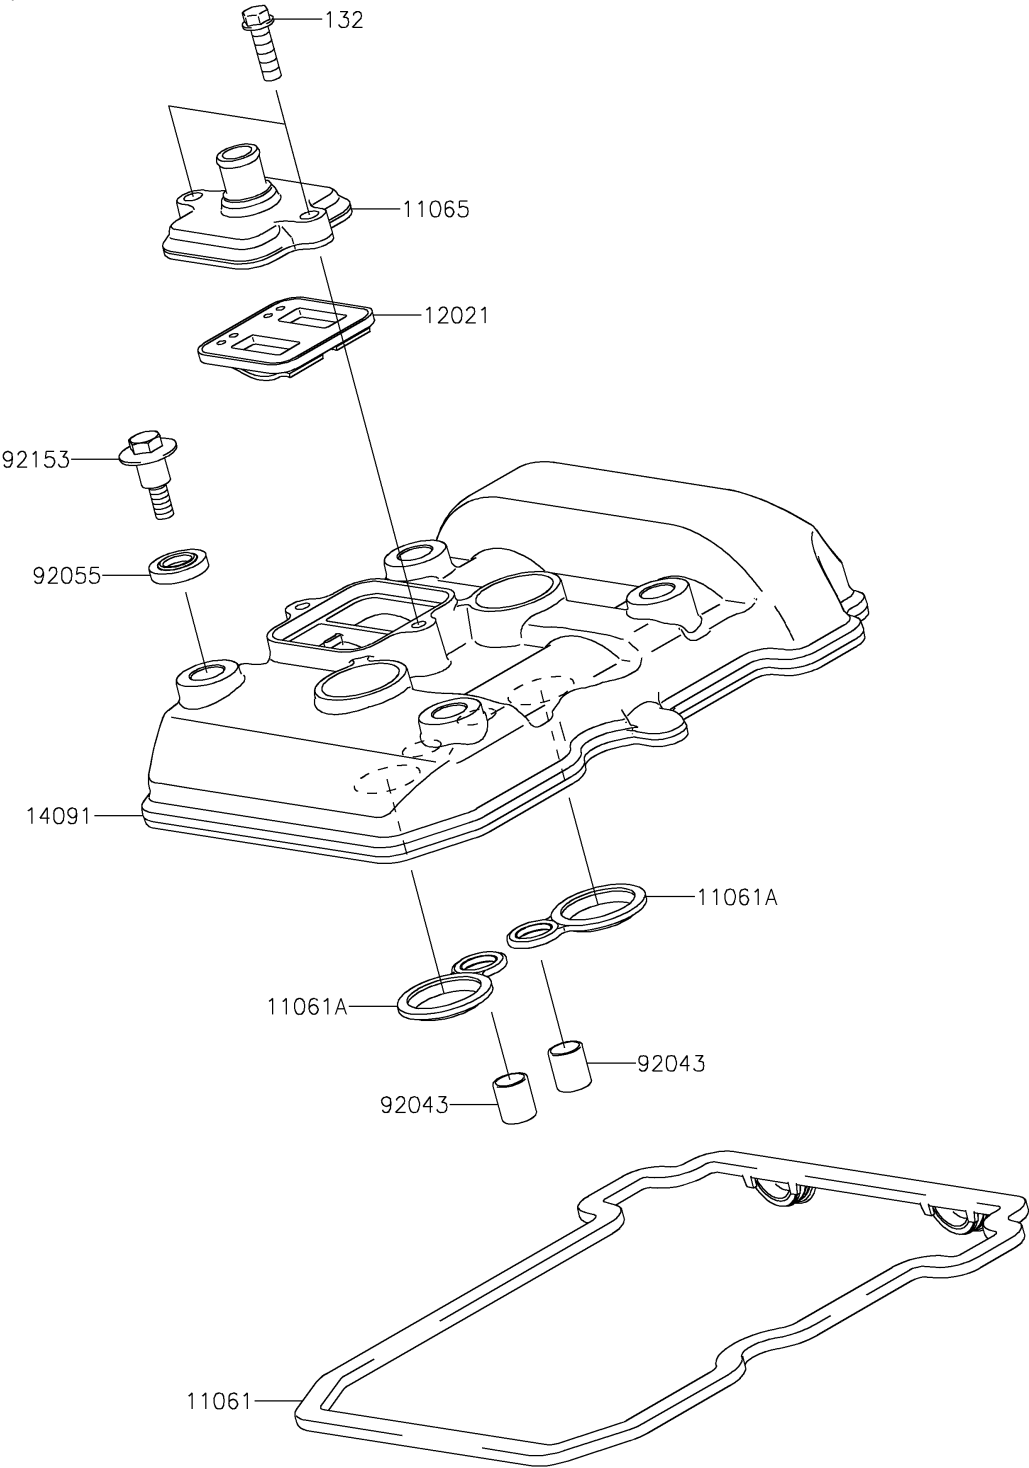

## 2017 Versys-X 300 ABS PARTS DIAGRAM

Cylinder Head Cover

E1112

## 2017 Versys-X 300 ABS PARTS LIST

Cylinder Head Cover

ITEM NAME	PART NUMBER	QUANTITY
GASKET,CYLINDER HEAD COVER (Ref # 11061)	11061-0282	1
GASKET,PLUG HOLE (Ref # 11061A)	11061-0283	1
CAP (Ref # 11065)	11065-0349	1
VALVE-ASSY-REED (Ref # 12021)	12021-0708	1
BOLT-FLANGED-SMALL,6X20 (Ref # 132)	132BA0620	1
COVER,CYLINDER HEAD (Ref # 14091)	14091-0724	1
PIN,10.1X12X14 (Ref # 92043)	92043-4009	1
RING-O,HEAD COVER BOLT (Ref # 92055)	92055-0195	1
BOLT,HEAD COVER (Ref # 92153)	92153-0793	1