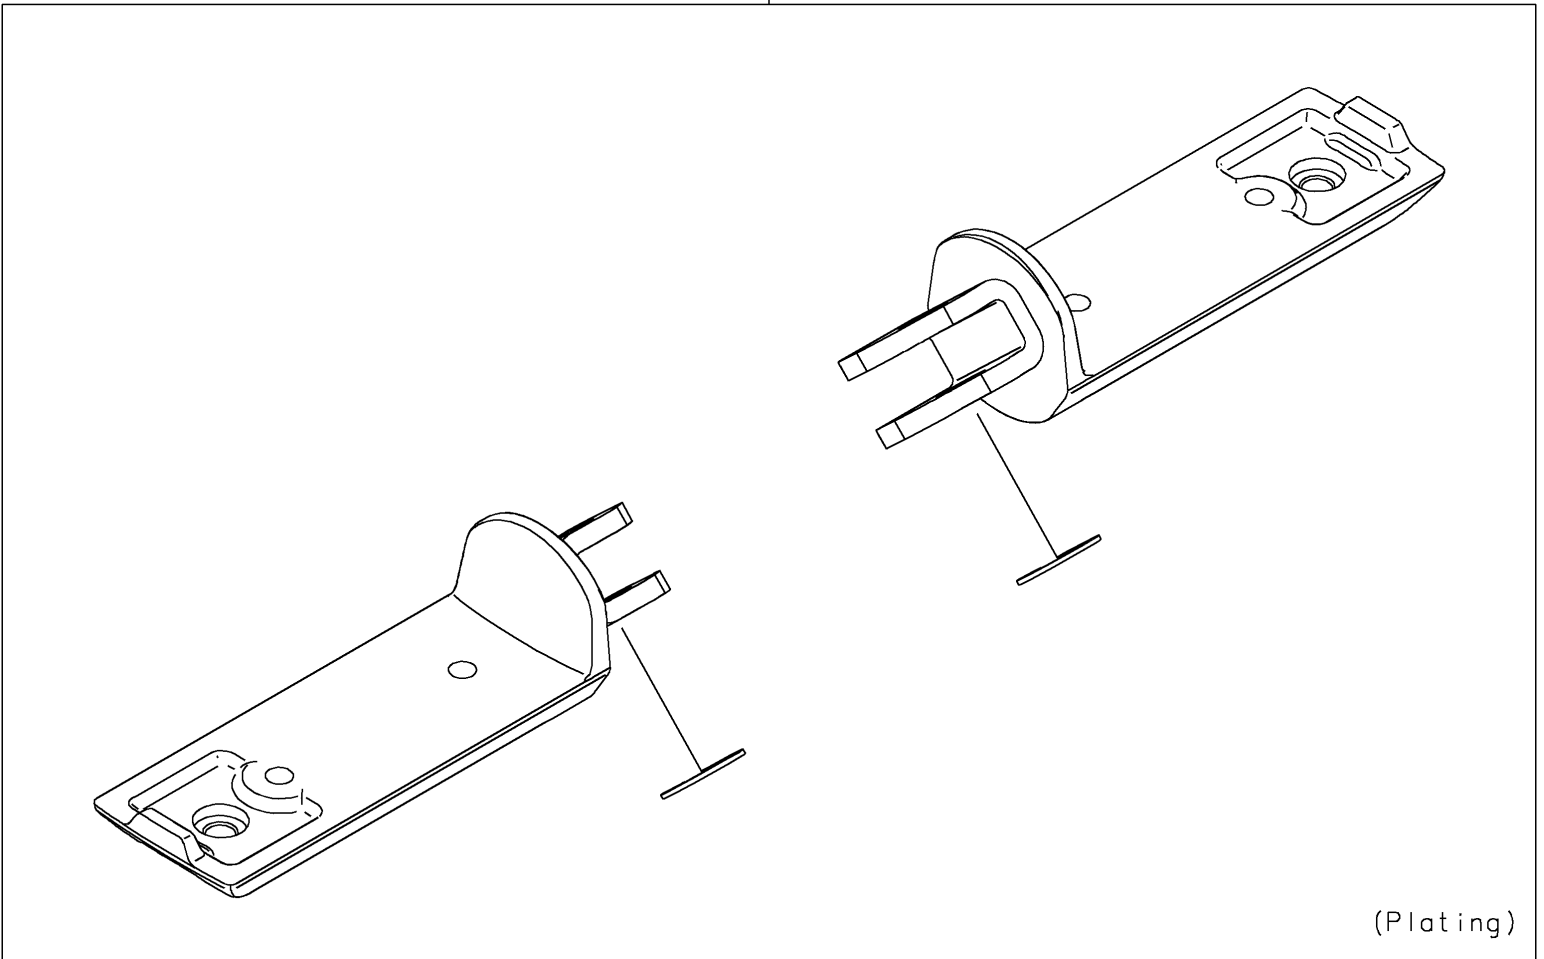

# 2020 VULCAN® S ABS CAFE PARTS DIAGRAM

Accessory(Foot Peg)

F2910K

99994

(Plating)

## 2020 VULCAN® S ABS CAFE PARTS LIST

Accessory(Foot Peg)

| ITEM NAME                   | PART NUMBER | QUANTITY |
|-----------------------------|-------------|----------|
| KIT.,FOOT PEG (Ref # 99994) | 99994-0542  | 1        |