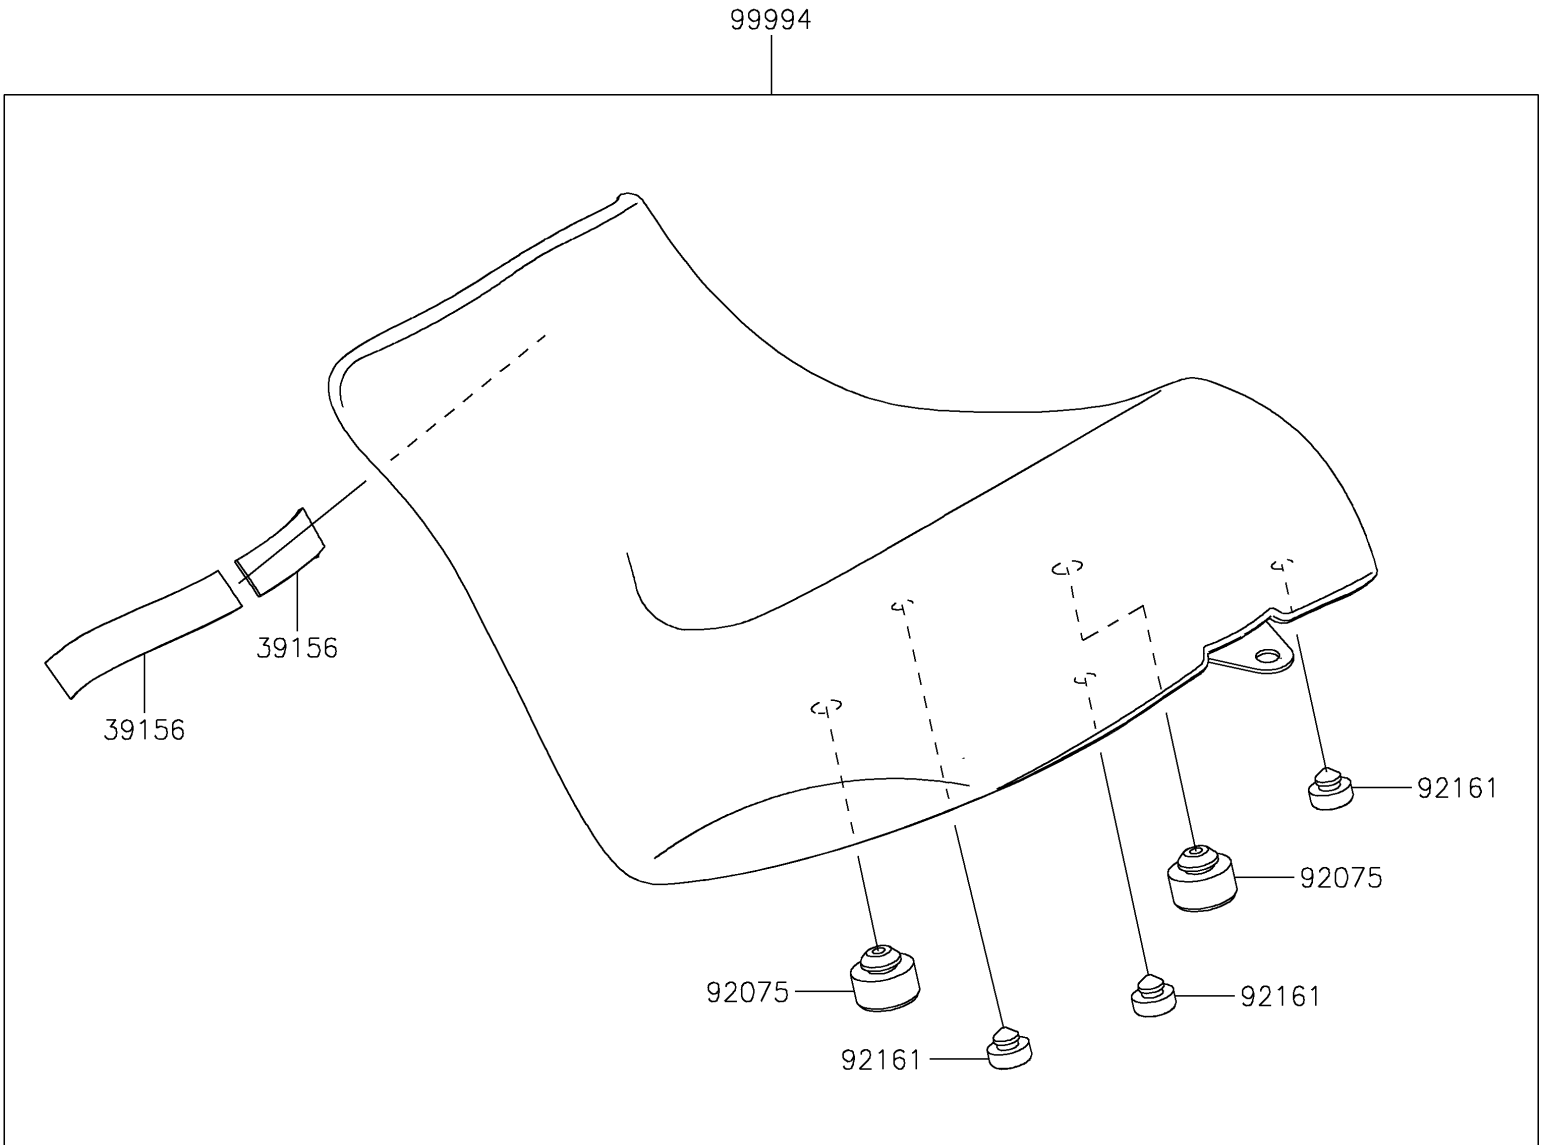

2020 VULCAN® S ABS CAFE PARTS DIAGRAM

Accessory(Reduced Reach Seat)

F2910E

2020 VULCAN® S ABS CAFE PARTS LIST

Accessory(Reduced Reach Seat)

ITEM NAME	PART NUMBER	QUANTITY
PAD,20X100X2 (Ref # 39156)	39156-1934	2
DAMPER (Ref # 92075)	92075-015	2
DAMPER,10X20X8 (Ref # 92161)	92161-0855	3
KIT-ACC,REDUCED REACH SEAT,FR (Ref # 99994)	99994-0876	1